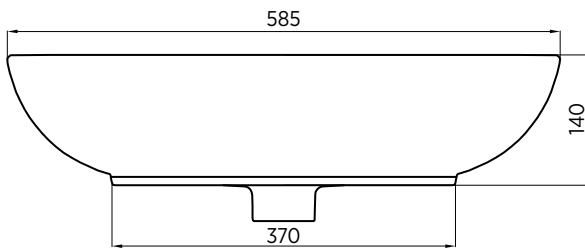

## Above counter basin, super-ellipse

This beautiful super-ellipse design basin will add a distinctive centrepiece to any contemporary bathroom space.

ORDER CODE	191453	Paxi 018 basin	Old code: SBC-018
TAPHOLE	No taphole.		
WASTE	Suits standard 32 mm non-overflow waste (not supplied).		
CAPACITY	13 litres.		
OVERFLOW	No overflow.		
MATERIAL	White vitreous china.		
COLOUR	White.		
FIXING	Always use the actual basin to verify cutout. Use silicone sealant. Do not use epoxy type adhesives.		

### Please note

- All measurements are in millimetres.
- Dimensions are nominal and subject to normal ceramic manufacturing variations of  $\pm 5$ mm.
- Fixing: Use silicone sealant. DO NOT USE EPOXY TYPE ADHESIVES.
- Always use the actual basin to verify cutout.
- Specifications may vary without notice as part of our continuous improvement practices.
- Clean with a damp cloth. Do not use abrasive cleaners, liquids or pastes.