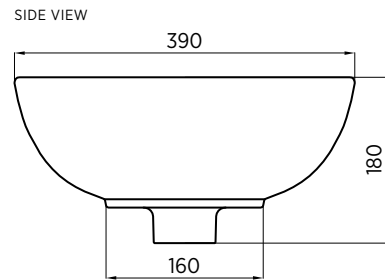

## Above counter basin, super-ellipse

This beautiful super-ellipse design basin will add a distinctive centrepiece to any contemporary bathroom space.

ORDER CODE	191453	Paxi 018 basin	Old code: SBC-018
TAPHOLE	No taphole.		
WASTE	Suits standard 32 mm non-overflow waste (not supplied).		
CAPACITY	13 litres.		
OVERFLOW	No overflow.		
MATERIAL	White vitreous china.		
COLOUR	White.		
FIXING	Always use the actual basin to verify cutout. Use silicone sealant. Do not use epoxy type adhesives.		

### Please note

- All measurements are in millimetres.
- Dimensions are nominal and subject to normal ceramic manufacturing variations of  $\pm 5$ mm.
- Fixing: Use silicone sealant. DO NOT USE EPOXY TYPE ADHESIVES.
- Always use the actual basin to verify cutout.
- Specifications may vary without notice as part of our continuous improvement practices.
- Clean with a damp cloth. Do not use abrasive cleaners, liquids or pastes.