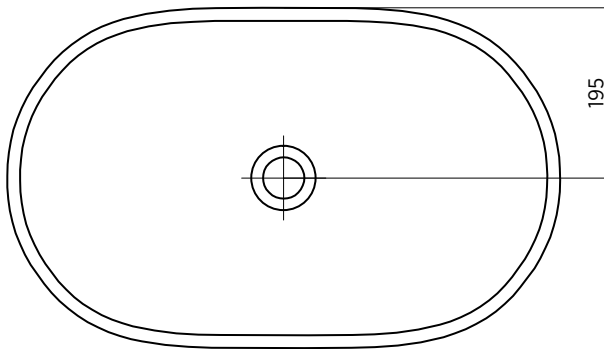

# PAXI 018

CERAMIC BASIN

## Above counter basin, super-ellipse

This beautiful super-ellipse design basin will add a distinctive centrepiece to any contemporary bathroom space.

ORDER CODE	191453	Paxi 018 basin	Old code: SBC-018
TAPHOLE	No taphole.		
WASTE	Suits standard 32 mm non-overflow waste (not supplied).		
CAPACITY	13 litres.		
OVERFLOW	No overflow.		
MATERIAL	White vitreous china.		
COLOUR	White.		
FIXING	Always use the actual basin to verify cutout. Use silicone sealant. Do not use epoxy type adhesives.		