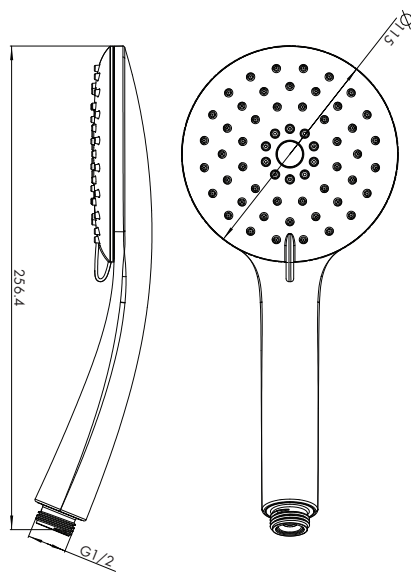

WILLOW MINI COMBO -WF D12011W-H20013WMC

DISTRIBUTED BY COLLIS REAL SHOWERS

5/10 MIRRA COURT, BUNDOORA VIC. 3083

EMAIL: sales@collisrealshowers.com.au PHONE: 03 94573130

www.collisrealshowers.com.au