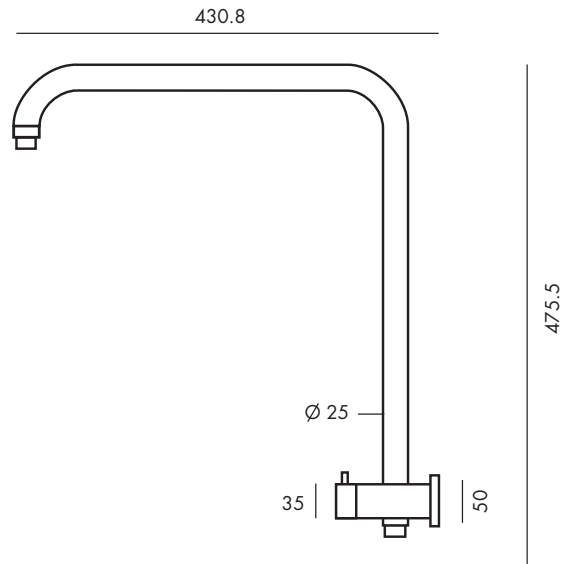

WILLOW MINI COMBO -WF D12011W-H20013WMC

DISTRIBUTED BY COLLIS REAL SHOWERS

5/10 MIRRA COURT, BUNDOORA VIC. 3083

EMAIL: sales@collisrealshowers.com.au PHONE: 03 94573130

www.collisrealshowers.com.au