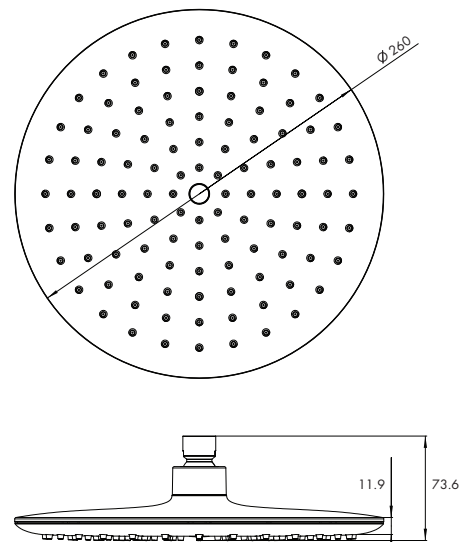

WILLOW MINI COMBO -WF D12011W-H20013WMC

DISTRIBUTED BY COLLIS REAL SHOWERS

5/10 MIRRA COURT, BUNDOORA VIC. 3083

EMAIL: sales@collisrealshowers.com.au PHONE: 03 94573130

www.collisrealshowers.com.au