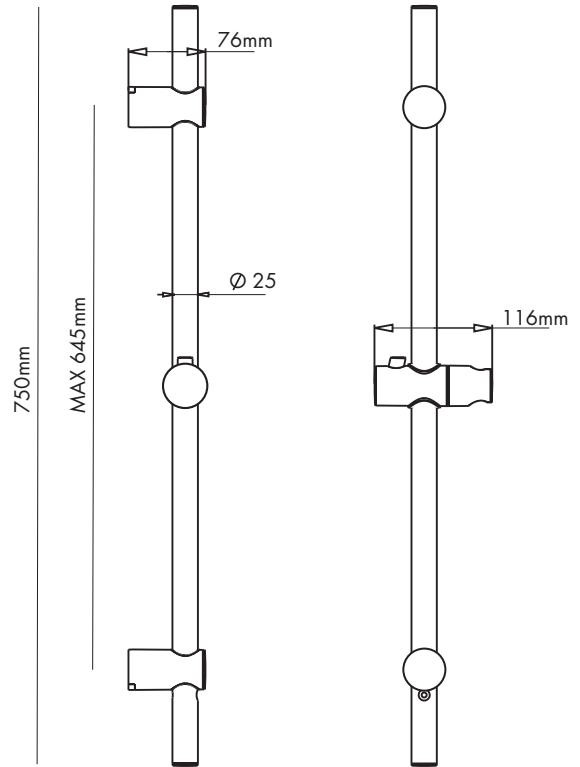

WILLOW -WF ON RETRO-FIT RAIL H20013W-RR2

DISTRIBUTED BY COLLIS REAL SHOWERS

5/10 MIRRA COURT, BUNDOORA VIC. 3083

EMAIL: sales@collisrealshowers.com.au PHONE: 03 94573130

www.collisrealshowers.com.au