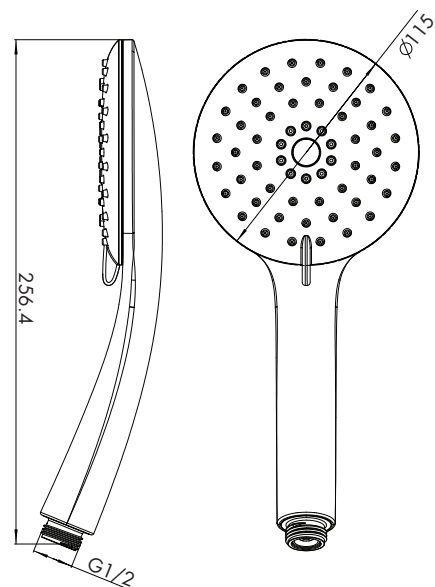

WILLOW -WF ON RETRO-FIT RAIL H20013W-RR2

DISTRIBUTED BY COLLIS REAL SHOWERS

5/10 MIRRA COURT, BUNDOORA VIC. 3083

EMAIL: sales@collisrealshowers.com.au PHONE: 03 94573130

www.collisrealshowers.com.au