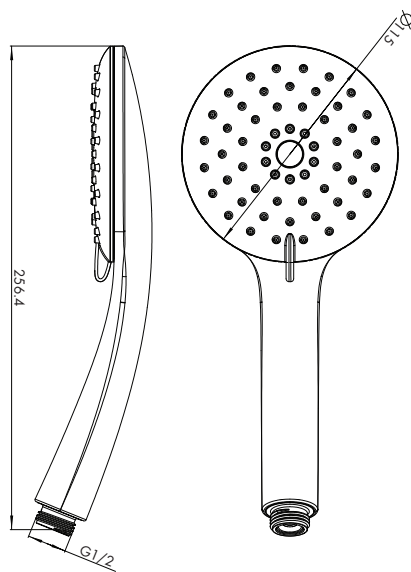

### WILLOW FULL COMBO – WHITE FACEPLATE

D12011W-H20013W

**DISTRIBUTED BY COLLIS REAL SHOWERS**

5/10 MIRRA COURT, BUNDOORA VIC. 3083

EMAIL: [sales@collisrealshowers.com.au](mailto:sales@collisrealshowers.com.au) PHONE: 03 94573130