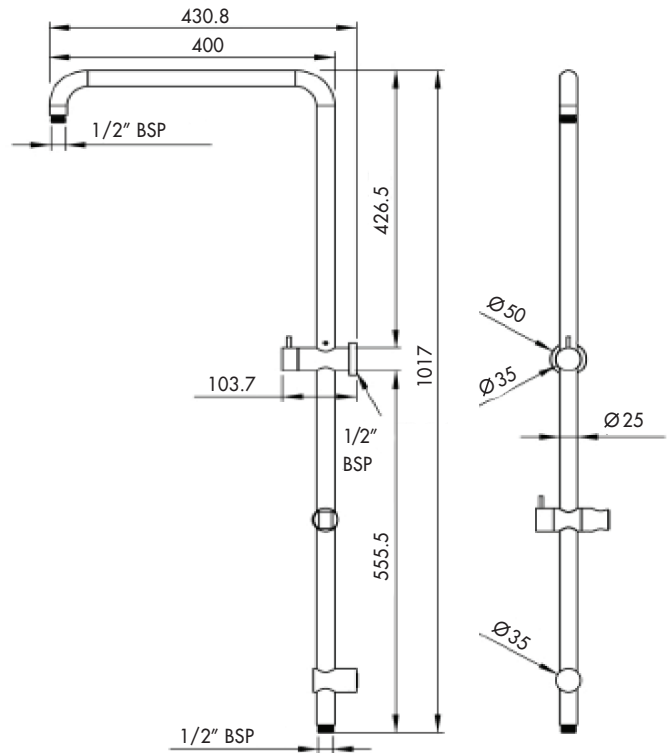

### WILLOW FULL COMBO – WHITE FACEPLATE

D12011W-H20013W

**DISTRIBUTED BY COLLIS REAL SHOWERS**

5/10 MIRRA COURT, BUNDOORA VIC. 3083

EMAIL: [sales@collisrealshowers.com.au](mailto:sales@collisrealshowers.com.au) PHONE: 03 94573130