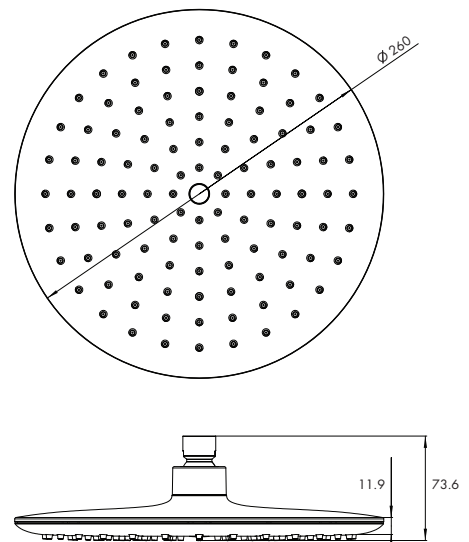

### WILLOW FULL COMBO – WHITE FACEPLATE

D12011W-H20013W

**DISTRIBUTED BY COLLIS REAL SHOWERS**

5/10 MIRRA COURT, BUNDOORA VIC. 3083

EMAIL: [sales@collisrealshowers.com.au](mailto:sales@collisrealshowers.com.au) PHONE: 03 94573130