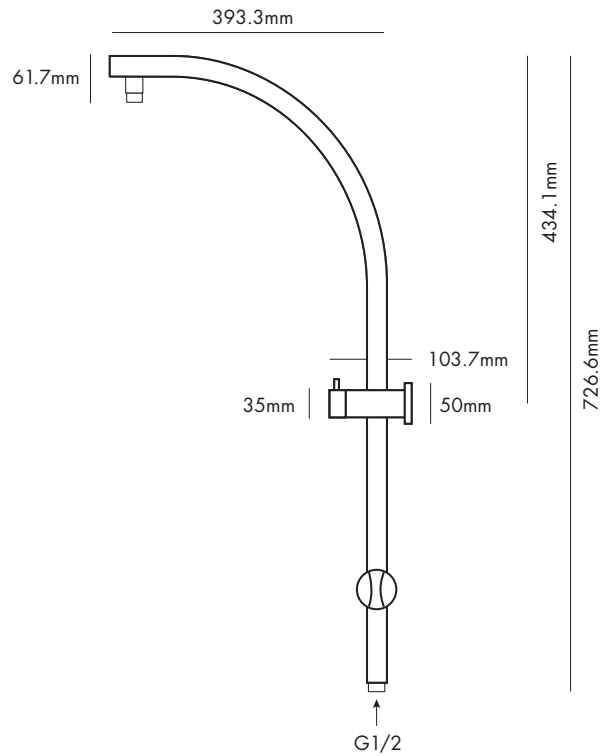

### WILLOW CURVED SHORT-TAIL COMBO - WF WICSTC-WF

**DISTRIBUTED BY COLLIS REAL SHOWERS**

5/10 MIRRA COURT, BUNDOORA VIC. 3083

EMAIL: sales@collisrealshowers.com.au PHONE: 03 94573130

[www.collisrealshowers.com.au](http://www.collisrealshowers.com.au)