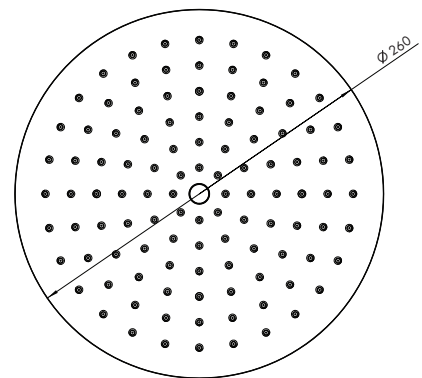

### WILLOW CURVED SHORT-TAIL COMBO - WF WICSTC-WF

**DISTRIBUTED BY COLLIS REAL SHOWERS**

5/10 MIRRA COURT, BUNDOORA VIC. 3083

EMAIL: sales@collisrealshowers.com.au PHONE: 03 94573130

[www.collisrealshowers.com.au](http://www.collisrealshowers.com.au)