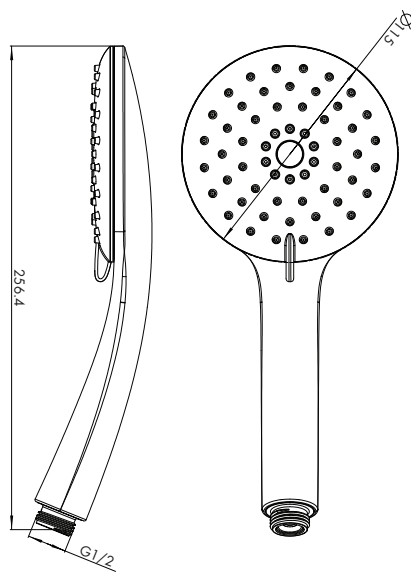

### WILLOW CURVED SHORT-TAIL COMBO - WF WICSTC-WF

**DISTRIBUTED BY COLLIS REAL SHOWERS**

5/10 MIRRA COURT, BUNDOORA VIC. 3083

EMAIL: sales@collisrealshowers.com.au PHONE: 03 94573130

[www.collisrealshowers.com.au](http://www.collisrealshowers.com.au)