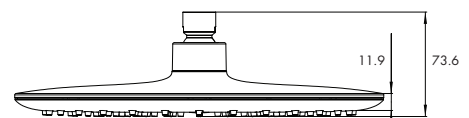

### WILLOW CURVED SHORT-TAIL COMBO - WF WICSTC-WF

**DISTRIBUTED BY COLLIS REAL SHOWERS**

5/10 MIRRA COURT, BUNDOORA VIC. 3083

EMAIL: sales@collisrealshowers.com.au PHONE: 03 94573130

[www.collisrealshowers.com.au](http://www.collisrealshowers.com.au)