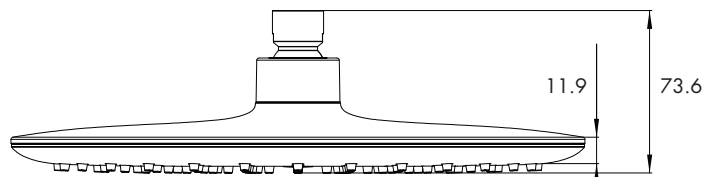

### WILLOW SHOWER HEAD – WHITE FACEPLATE

D12011W