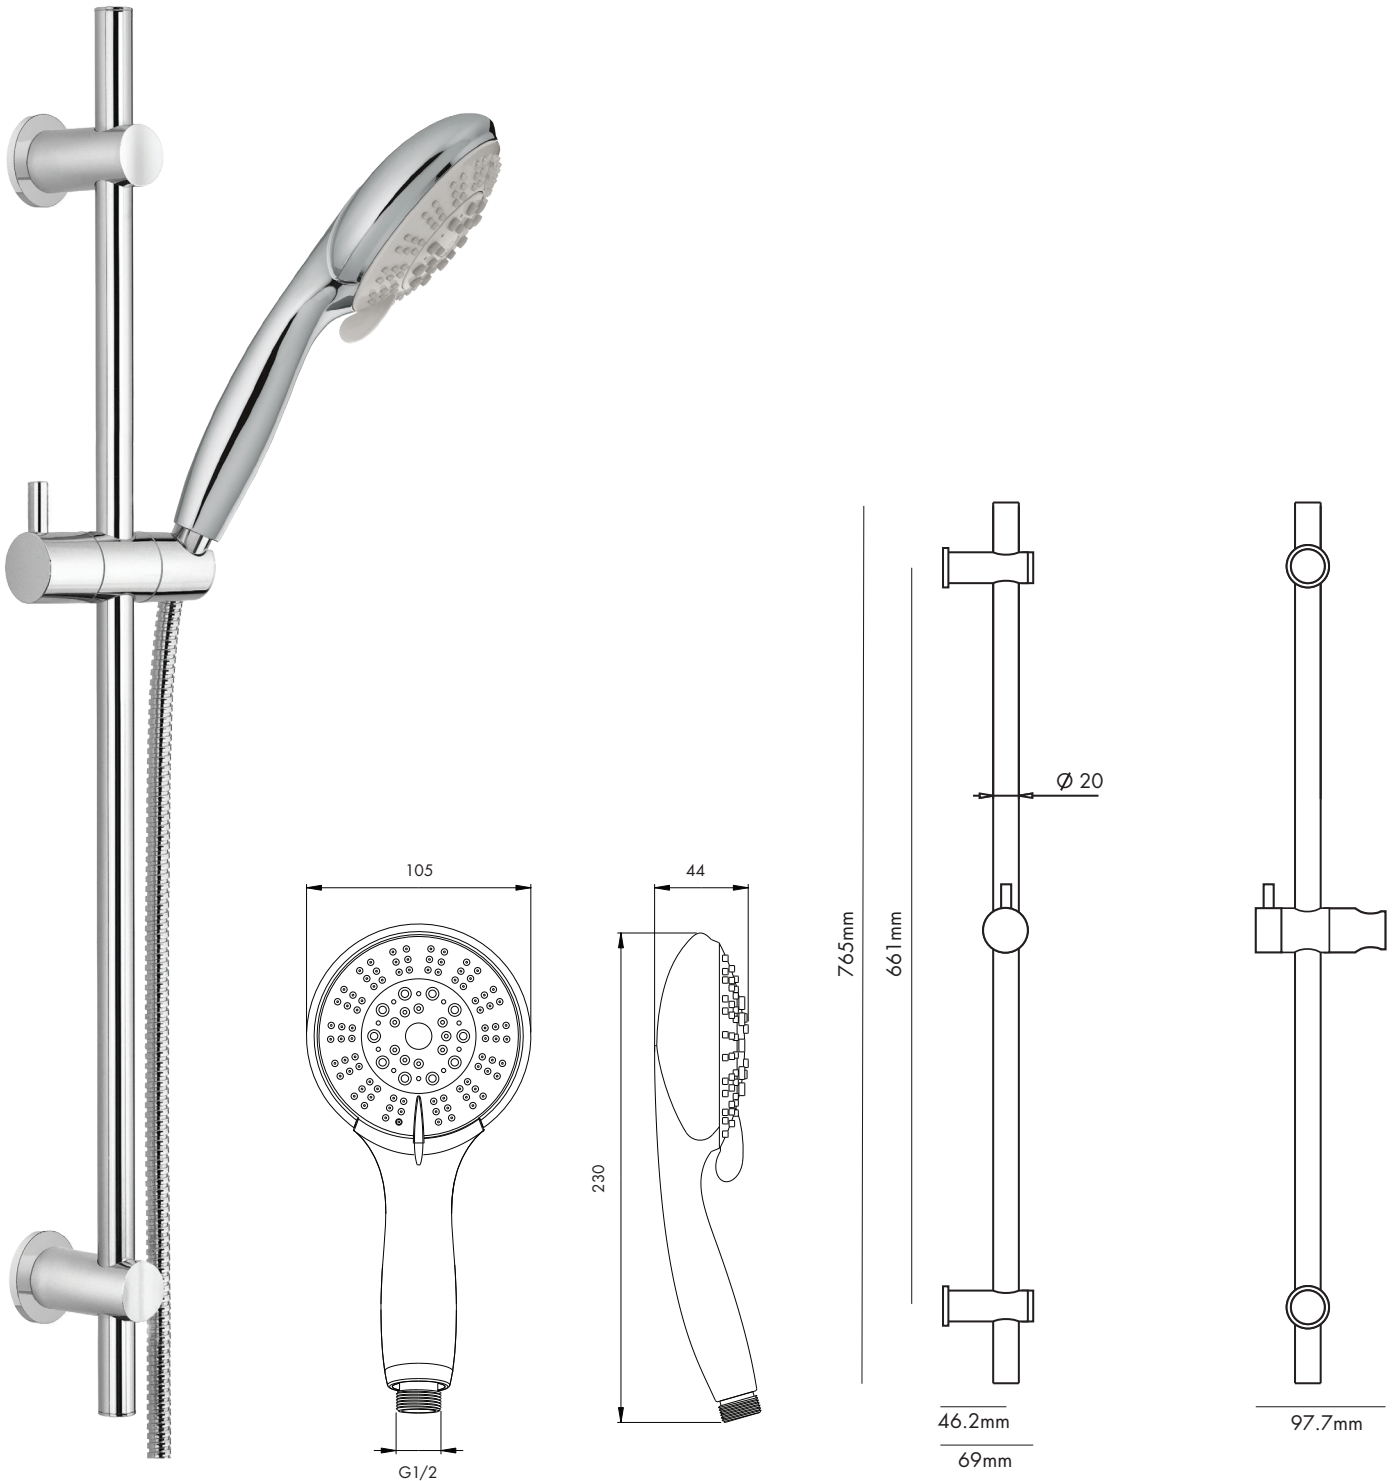

ALICE 5F ON BRASS RETRO-FIT RAIL AHS+BRR2

DISTRIBUTED BY COLLIS REAL SHOWERS

5/10 MIRRA COURT, BUNDOORA VIC. 3083

EMAIL: sales@collisrealshowers.com.au PHONE: 03 94573130

www.collisrealshowers.com.au