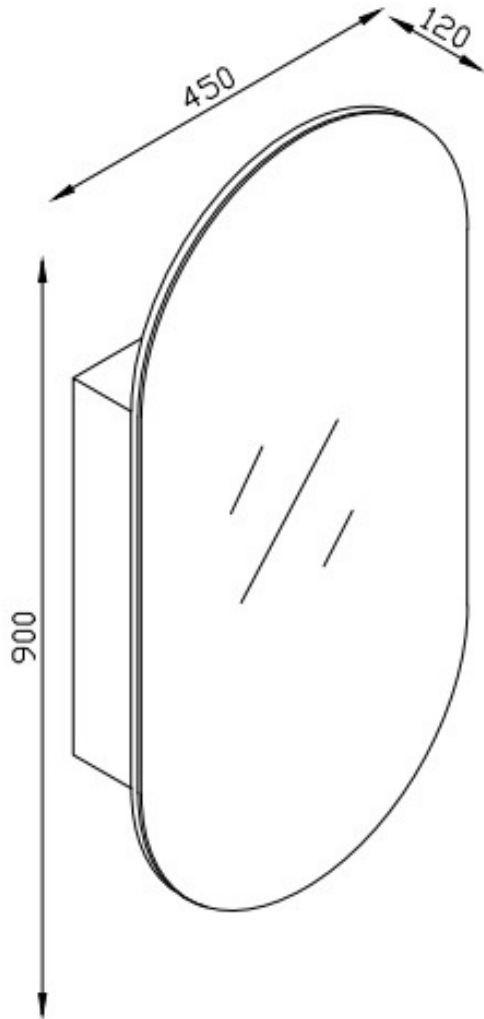

BUBBLE & CATHEDRAL

BUBBLE
1653762

CAN BE INSTALLED LH OR RH HINGE*

CATHEDRAL
1653763
LH HINGE

CATHEDRAL
1653764
RH HINGE

- MIRRORED DOOR SHAVING CABINETS
- GLOSS WHITE
- ONE ADJUSTABLE SHELF
- PENCIL EDGE MIRROR DESIGN
- SOLID BACKBOARD FOR EASY INSTALLATION
- SOFT CLOSE HINGE
- * 1653762 CAN BE FLIPED UPSIDE DOWN

BUBBLE

BUBBLE
1653762
CAN BE INSTALLED
LH OR RH HINGE

CATHEDRAL

CATHEDRAL
1653763
LH HINGE

CATHEDRAL
1653764
RH HINGE