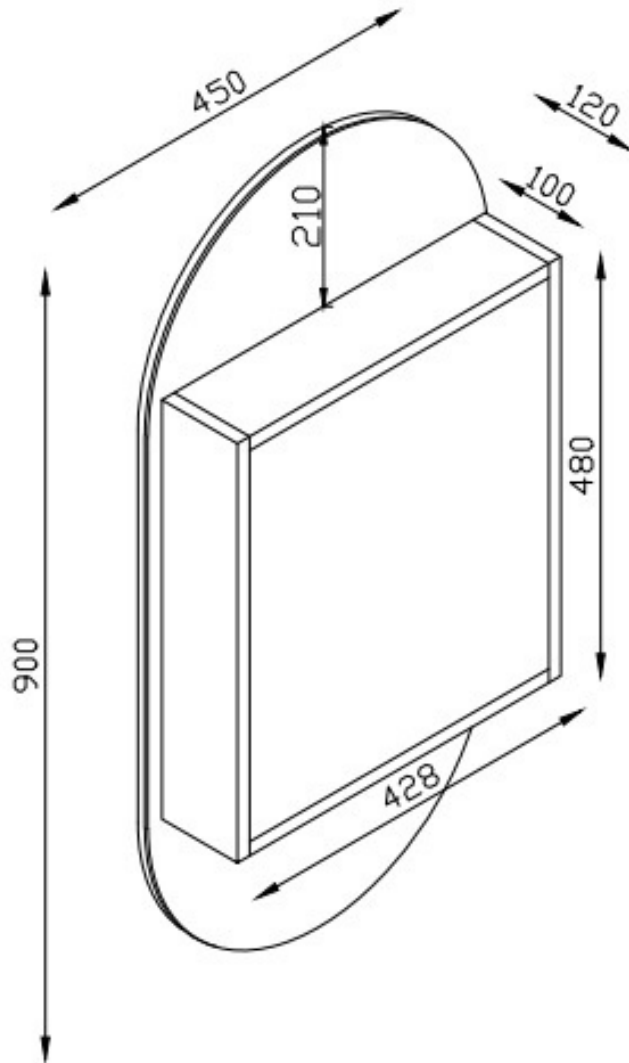

BUBBLE & CATHEDRAL

BUBBLE
1653762

CAN BE INSTALLED LH OR RH HINGE*

CATHEDRAL
1653763
LH HINGE

CATHEDRAL
1653764
RH HINGE

- MIRRORED DOOR SHAVING CABINETS
- GLOSS WHITE
- ONE ADJUSTABLE SHELF
- PENCIL EDGE MIRROR DESIGN
- SOLID BACKBOARD FOR EASY INSTALLATION
- SOFT CLOSE HINGE
- * 1653762 CAN BE FLIPED UPSIDE DOWN

BUBBLE

BUBBLE
1653762
CAN BE INSTALLED
LH OR RH HINGE

CATHEDRAL

CATHEDRAL
1653763
LH HINGE

CATHEDRAL
1653764
RH HINGE