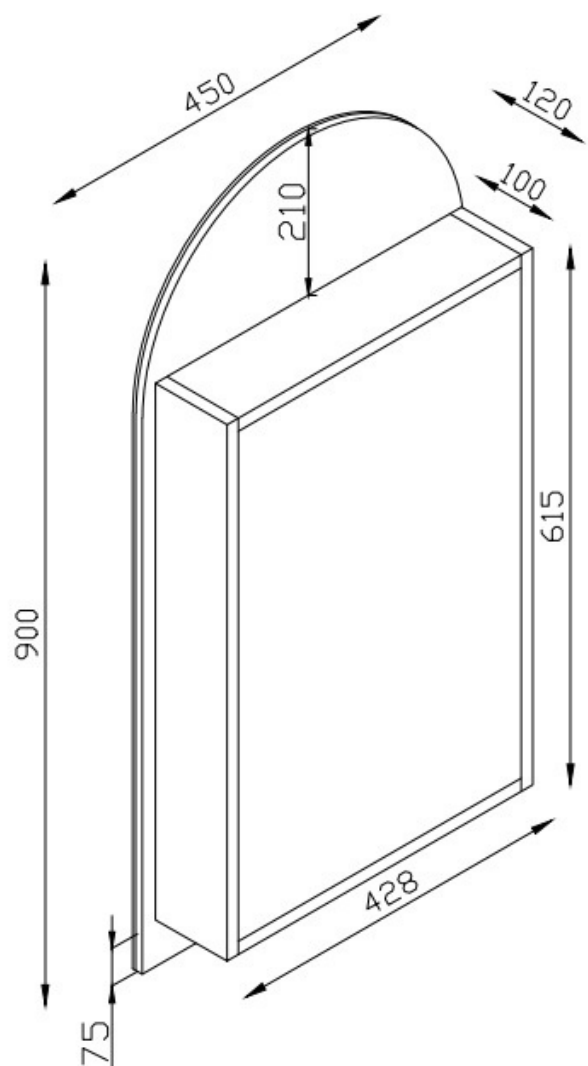

BUBBLE & CATHEDRAL

BUBBLE
1653762

CAN BE INSTALLED LH OR RH HINGE*

CATHEDRAL
1653763
LH HINGE

CATHEDRAL
1653764
RH HINGE

- MIRRORED DOOR SHAVING CABINETS
- GLOSS WHITE
- ONE ADJUSTABLE SHELF
- PENCIL EDGE MIRROR DESIGN
- SOLID BACKBOARD FOR EASY INSTALLATION
- SOFT CLOSE HINGE
- * 1653762 CAN BE FLIPED UPSIDE DOWN

BUBBLE

BUBBLE
1653762
CAN BE INSTALLED
LH OR RH HINGE

CATHEDRAL

CATHEDRAL
1653763
LH HINGE

CATHEDRAL
1653764
RH HINGE