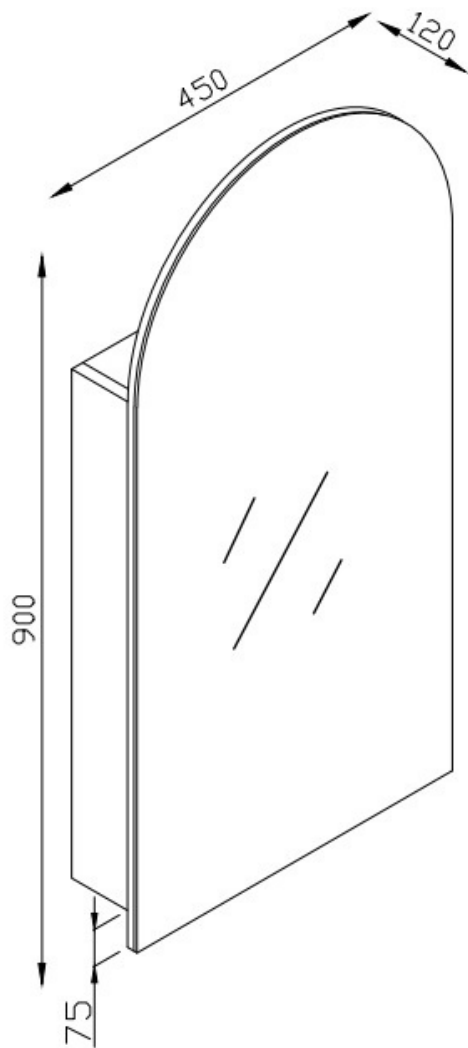

BUBBLE & CATHEDRAL

BUBBLE
1653762

CAN BE INSTALLED LH OR RH HINGE*

CATHEDRAL
1653763
LH HINGE

CATHEDRAL
1653764
RH HINGE

- MIRRORED DOOR SHAVING CABINETS
- GLOSS WHITE
- ONE ADJUSTABLE SHELF
- PENCIL EDGE MIRROR DESIGN
- SOLID BACKBOARD FOR EASY INSTALLATION
- SOFT CLOSE HINGE
- * 1653762 CAN BE FLIPED UPSIDE DOWN

BUBBLE

BUBBLE
1653762
CAN BE INSTALLED
LH OR RH HINGE

CATHEDRAL

CATHEDRAL
1653763
LH HINGE

CATHEDRAL
1653764
RH HINGE