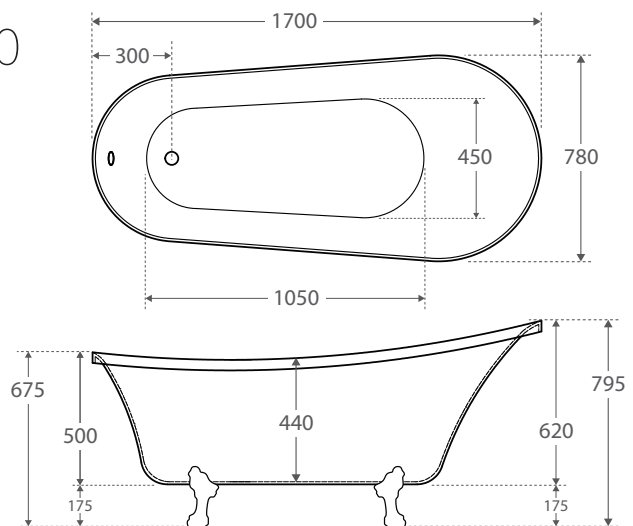

CLAWFOOT

Free-Standing Acrylic Bath

- MATTE BLACK claw feet
- Gloss White Acrylic bath
- Traditional slipper-shape with roll-top edge
- Free-standing style
- Available in two lengths
- Available with feet in three colours
- Sanitary grade acrylic
- Inbuilt steel support frame
- Adjustable steel legs
- Chrome overflow included with bath
- Chrome waste included with bath

With MATTE BLACK feet:

1500mm • FR2550-1500B

1700mm • FR2550-1700B

With CHROME feet:

1500mm • FR2550-1500C

1700mm • FR2550-1700C

With SEMI-GLOSS WHITE feet:

1500mm • FR2550-1500W

1700mm • FR2550-1700W

1500

1700

Acrylic Structure

10 Year Warranty: Replacement on Bath Shell

Adjustable Legs & Frame

5 Year Warranty: Replacement Parts

Overflow Kits