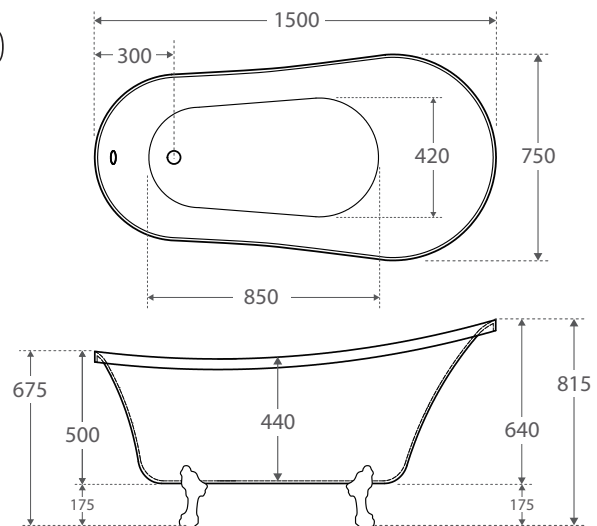

CLAWFOOT

Free-Standing Acrylic Bath

- MATTE BLACK claw feet
- Gloss White Acrylic bath
- Traditional slipper-shape with roll-top edge
- Free-standing style
- Available in two lengths
- Available with feet in three colours
- Sanitary grade acrylic
- Inbuilt steel support frame
- Adjustable steel legs
- Chrome overflow included with bath
- Chrome waste included with bath

With MATTE BLACK feet:

1500mm • FR2550-1500B

1700mm • FR2550-1700B

With CHROME feet:

1500mm • FR2550-1500C

1700mm • FR2550-1700C

With SEMI-GLOSS WHITE feet:

1500mm • FR2550-1500W

1700mm • FR2550-1700W

1500

1700

Acrylic Structure

10 Year Warranty: Replacement on Bath Shell

Adjustable Legs & Frame

5 Year Warranty: Replacement Parts

Overflow Kits