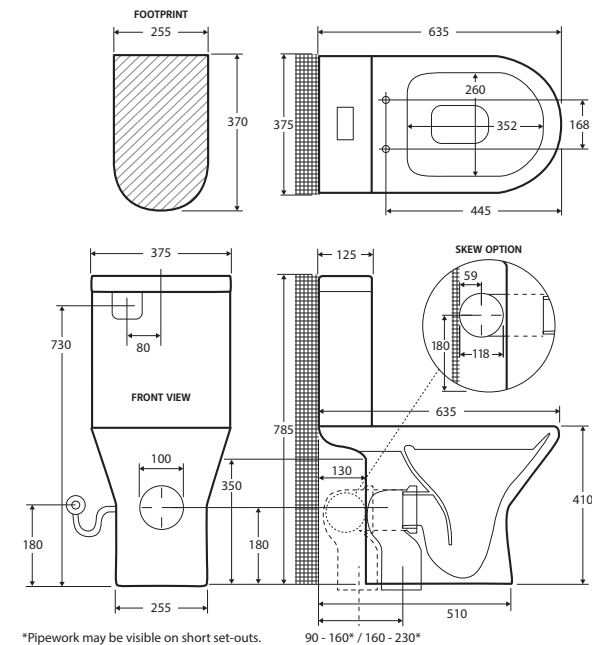

Chica CLOSE-COUPLED TOILET SUITE

Features

- Rimless hygienic flush
- Large, easy-push, chrome flush buttons
- Gloss white finish
- UF quick release, soft close seat
- High quality, R&T flush mechanism
- Top or bottom inlets:
 - Left top inlet
 - Left or right bottom inlet
- Can be installed to suit any existing bottom water inlet point
- Available as P-Trap, S-Trap or Skew Trap
- **WELS 4 Star rated, 4.4L/2.8L (3.2L average flush)**

Available in

P-Trap
K0123P

S-Trap 90-160
K0123A

S-Trap 160-230
K0123B

Skew Trap
K0123C

Skew trap suits left or right installation

Cleaning & Care

- The toilet seat may be removed for cleaning - depress the quick release buttons and lift up.
- Clean only with a soft cloth or sponge using warm water and mild soap or detergent. Do not use any abrasive cleaning materials.
- Do not use any solvents or corrosive liquids.
- Note that use of clip-on deodorisers will affect flushing performance on rimless suites.

While we aim to ensure specifications are correct at the time of publication, Fienza reserves the right to make modifications without prior notice. Physical colour may vary from image shown. All measurements are shown in millimetres. For ceramic products, please allow +/- 10 mm tolerance for manufacturing variance. Always use physical product measurements for mark-ups and roughing-in as the technical drawing may differ from actual product received.