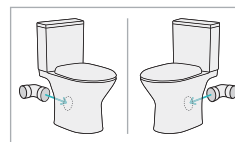

Chica CLOSE-COUPLED TOILET SUITE

Features

- Rimless hygienic flush
- Large, easy-push, chrome flush buttons
- Gloss white finish
- UF quick release, soft close seat
- High quality, R&T flush mechanism
- Top or bottom inlets:
 - Left top inlet
 - Left or right bottom inlet
- Can be installed to suit any existing bottom water inlet point
- Available as P-Trap, S-Trap or Skew Trap
- **WELS 4 Star rated, 4.4L/2.8L (3.2L average flush)**

Available in

P-Trap
K0123P

S-Trap 90-160
K0123A

S-Trap 160-230
K0123B

Skew Trap
K0123C

Skew trap suits left or right installation

Cleaning & Care

- The toilet seat may be removed for cleaning - depress the quick release buttons and lift up.
- Clean only with a soft cloth or sponge using warm water and mild soap or detergent. Do not use any abrasive cleaning materials.
- Do not use any solvents or corrosive liquids.
- Note that use of clip-on deodorisers will affect flushing performance on rimless suites.

While we aim to ensure specifications are correct at the time of publication, Fienza reserves the right to make modifications without prior notice. Physical colour may vary from image shown. All measurements are shown in millimetres. For ceramic products, please allow +/- 10 mm tolerance for manufacturing variance. Always use physical product measurements for mark-ups and roughing-in as the technical drawing may differ from actual product received.