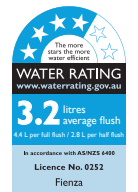

Cleaning & Care

- The toilet seat may be removed for cleaning - depress the quick release buttons and lift up.
- Clean only with a soft cloth or sponge using warm water and mild soap or detergent. Do not use any abrasive cleaning materials.
- Do not use any solvents or corrosive liquids.
- Note that use of clip-on deodorisers will affect flushing performance on rimless suites.