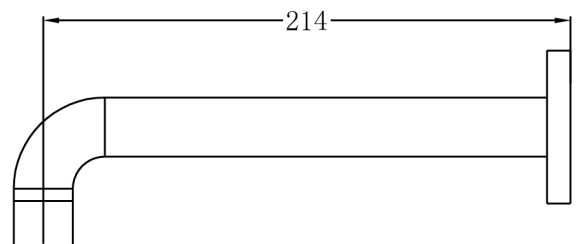

1639167
INTRA BLACK
24MM DIA TUBE
214MM REACH
5 STAR 6LPM

1/2' FEMALE INLETS

REACH MEASUREMENT IS WALL TO CENTER OF AERATOR

1632051
 IKON HALI BLACK
 24MM DIA SPOUT STRAIGHT
 45MM DIA X 5MM THICK DRESS RING
 175MM REACH

1640966
 IKON HALI BLACK
 24MM DIA SPOUT CURVED
 47MM DIA X 6MM THICK DRESS RING
 175MM REACH

1644692
 HAMEL SWIVEL
 CHROME
 180MM REACH
 55 x 55 BACKPLATE

1639169
 INTRA BLACK
 60MM DIA THICK
 DRESS RING
 227MM REACH

1639168
 INTRA BLACK
 SWIVEL HI
 REACH
 260MM REACH
 5 STAR 6LPM

1639166
 INTRA BLACK
 24MM DIA TUBE
 180MM REACH
 5 STAR 6LPM

1639167
 INTRA BLACK
 24MM DIA TUBE
 214MM REACH
 5 STAR 6LPM