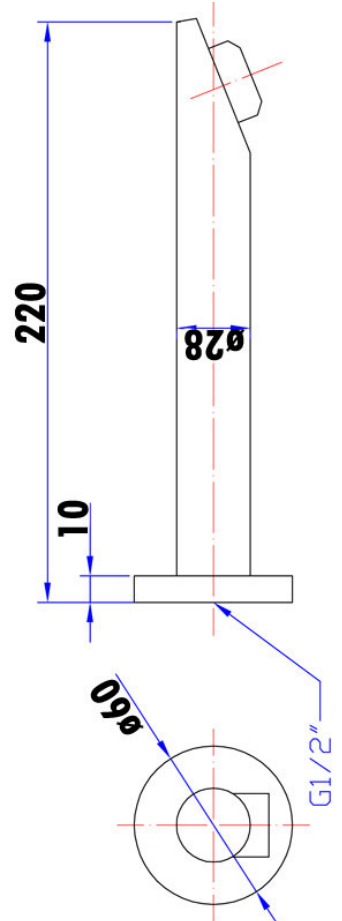

1620382
DEMOS
CHROME
28MM DIA SPOUT
60MM DIA X 10MM THICK DRESS RING
180MM REACH

1620383
DEMOS
CHROME
28MM WIDE SPOUT
60MM DIA X 10MM THICK DRESS RING
220MM REACH

1/2' FEMALE INLETS

REACH MEASUREMENT IS WALL TO CENTER OF AERATOR

1625761
 IKON SETO CHROME
 SOLID BRASS CONSTRUCTION
 182MM REACH

1640964
 IKON HALI CHROME
 24MM DIA SPOUT CURVED
 47MM DIA X 6MM THICK DRESS RING
 175MM REACH

1632045
 IKON HALI CHROME
 24MM DIA SPOUT STRAIGHT
 45MM DIA X 5MM THICK DRESS RING
 175MM REACH

1620382
 DEMOS
 CHROME
 28MM DIA SPOUT
 60MM DIA X 10MM THICK DRESS RING
 180MM REACH

1620383
 DEMOS
 CHROME
 28MM WIDE SPOUT
 60MM DIA X 10MM THICK DRESS RING
 220MM REACH

WALL SPOUTS

1619784
MIMAS SWIVEL
CHROME
227MM REACH

1/2' FEMALE INLETS

REACH MEASUREMENT IS WALL TO CENTER OF AERATOR

1619784
MIMAS SWIVEL
CHROME
227MM REACH

1644686
HAMEL SWIVEL
CHROME
180MM REACH

1629885
CELIA SWIVEL SPOUT
CHROME
SOLID BRASS CONSTRUCTION
242MM REACH
EASY INSTALLATION