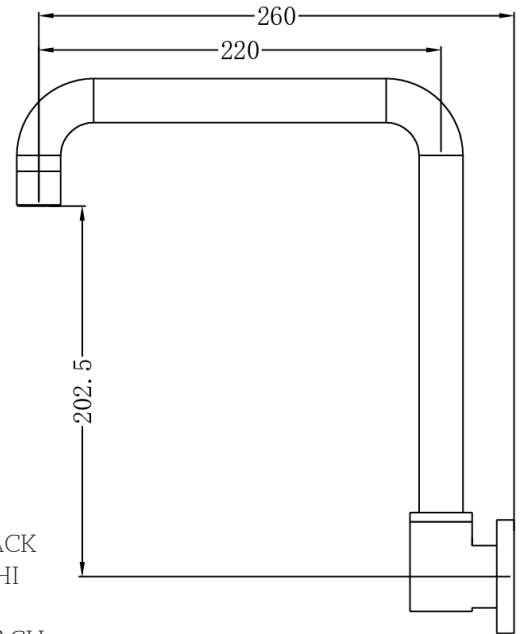

1629886
ECCO SWIVEL SPOUT
CHROME
SOLID BRASS CONSTRUCTION
236MM REACH
EASY INSTALLATION

WALL SPOUTS

1632051
IKON HALI BLACK
24MM DIA SPOUT STRAIGHT
45MM DIA X 5MM THICK DRESS RING
175MM REACH

1640966
IKON HALI BLACK
24MM DIA SPOUT CURVED
47MM DIA X 6MM THICK DRESS RING
175MM REACH

1639167
INTRA BLACK
24MM DIA TUBE
214MM REACH
5 STAR 6LPM

1/2' FEMALE INLETS

REACH MEASUREMENT IS WALL TO CENTER OF AERATOR

1632051
 IKON HALI BLACK
 24MM DIA SPOUT STRAIGHT
 45MM DIA X 5MM THICK DRESS RING
 175MM REACH

1640966
 IKON HALI BLACK
 24MM DIA SPOUT CURVED
 47MM DIA X 6MM THICK DRESS RING
 175MM REACH

1644692
 HAMEL SWIVEL
 CHROME
 180MM REACH
 55 x 55 BACKPLATE

1639169
 INTRA BLACK
 60MM DIA THICK
 DRESS RING
 227MM REACH

1639168
 INTRA BLACK
 SWIVEL HI
 REACH
 260MM REACH
 5 STAR 6LPM

1639166
 INTRA BLACK
 24MM DIA TUBE
 180MM REACH
 5 STAR 6LPM

1639167
 INTRA BLACK
 24MM DIA TUBE
 214MM REACH
 5 STAR 6LPM