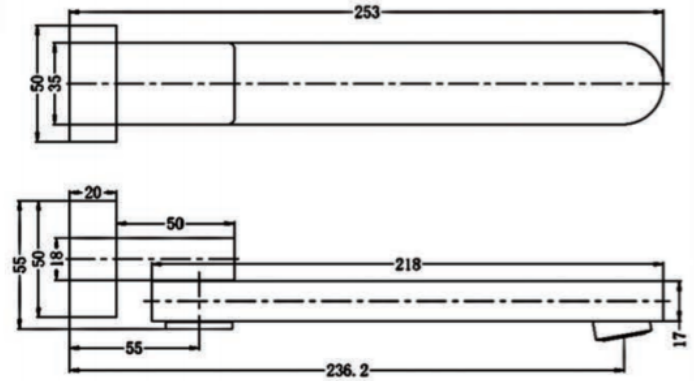

1620382
DEMOS
CHROME
28MM DIA SPOUT
60MM DIA X 10MM THICK DRESS RING
180MM REACH

1620383
DEMOS
CHROME
28MM WIDE SPOUT
60MM DIA X 10MM THICK DRESS RING
220MM REACH

1/2' FEMALE INLETS

REACH MEASUREMENT IS WALL TO CENTER OF AERATOR

1/2' FEMALE INLETS

REACH MEASUREMENT IS WALL TO CENTER OF AERATOR

1619784
MIMAS SWIVEL
CHROME
227MM REACH

1644686
HAMEL SWIVEL
CHROME
180MM REACH

1629885
CELIA SWIVEL SPOUT
CHROME
SOLID BRASS CONSTRUCTION
242MM REACH
EASY INSTALLATION

1629886
ECCO SWIVEL SPOUT
CHROME
SOLID BRASS CONSTRUCTION
236MM REACH
EASY INSTALLATION

WALL SPOUTS

1632051
IKON HALI BLACK
24MM DIA SPOUT STRAIGHT
45MM DIA X 5MM THICK DRESS RING
175MM REACH

1640966
IKON HALI BLACK
24MM DIA SPOUT CURVED
47MM DIA X 6MM THICK DRESS RING
175MM REACH

1639167
INTRA BLACK
24MM DIA TUBE
214MM REACH
5 STAR 6LPM

1/2' FEMALE INLETS

REACH MEASUREMENT IS WALL TO CENTER OF AERATOR

1632051
 IKON HALI BLACK
 24MM DIA SPOUT STRAIGHT
 45MM DIA X 5MM THICK DRESS RING
 175MM REACH