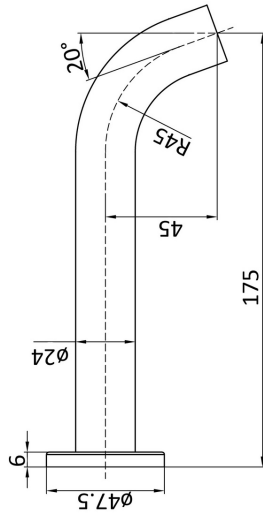

1629886
ECCO SWIVEL SPOUT
CHROME
SOLID BRASS CONSTRUCTION
236MM REACH
EASY INSTALLATION

WALL SPOUTS

1632051
IKON HALI BLACK
24MM DIA SPOUT STRAIGHT
45MM DIA X 5MM THICK DRESS RING
175MM REACH

1640966
IKON HALI BLACK
24MM DIA SPOUT CURVED
47MM DIA X 6MM THICK DRESS RING
175MM REACH

1639167
INTRA BLACK
24MM DIA TUBE
214MM REACH
5 STAR 6LPM

1/2' FEMALE INLETS

REACH MEASUREMENT IS WALL TO CENTER OF AERATOR

1632051
 IKON HALI BLACK
 24MM DIA SPOUT STRAIGHT
 45MM DIA X 5MM THICK DRESS RING
 175MM REACH

1640966
 IKON HALI BLACK
 24MM DIA SPOUT CURVED
 47MM DIA X 6MM THICK DRESS RING
 175MM REACH

1644692
 HAMEL SWIVEL
 CHROME
 180MM REACH
 55 x 55 BACKPLATE

1639169
 INTRA BLACK
 60MM DIA THICK
 DRESS RING
 227MM REACH

1639168
 INTRA BLACK
 SWIVEL HI
 REACH
 260MM REACH
 5 STAR 6LPM

1639166
 INTRA BLACK
 24MM DIA TUBE
 180MM REACH
 5 STAR 6LPM

1639167
 INTRA BLACK
 24MM DIA TUBE
 214MM REACH
 5 STAR 6LPM