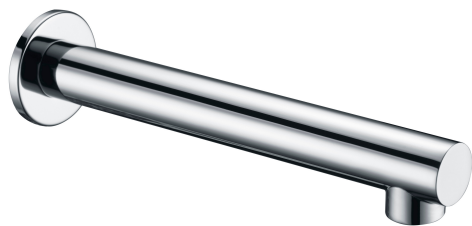

WALL SPOUTS

1625761
IKON SETO CHROME
SOLID BRASS CONSTRUCTION
182MM REACH

1640964
IKON HALI CHROME
24MM DIA SPOUT CURVED
47MM DIA X 6MM THICK DRESS RING
175MM REACH

1632045
IKON HALI CHROME
24MM DIA SPOUT STRAIGHT
45MM DIA X 5MM THICK DRESS RING
175MM REACH

1620382
DEMOS
CHROME
28MM DIA SPOUT
60MM DIA X 10MM THICK DRESS RING
180MM REACH

1620383
DEMOS
CHROME
28MM WIDE SPOUT
60MM DIA X 10MM THICK DRESS RING
220MM REACH

1/2' FEMALE INLETS

REACH MEASUREMENT IS WALL TO CENTER OF AERATOR

1625761
 IKON SETO CHROME
 SOLID BRASS CONSTRUCTION
 182MM REACH

1640964
 IKON HALI CHROME
 24MM DIA SPOUT CURVED
 47MM DIA X 6MM THICK DRESS RING
 175MM REACH

1632045
 IKON HALI CHROME
 24MM DIA SPOUT STRAIGHT
 45MM DIA X 5MM THICK DRESS RING
 175MM REACH

1620382
 DEMOS
 CHROME
 28MM DIA SPOUT
 60MM DIA X 10MM THICK DRESS RING
 180MM REACH

1620383
 DEMOS
 CHROME
 28MM WIDE SPOUT
 60MM DIA X 10MM THICK DRESS RING
 220MM REACH

WALL SPOUTS

1619784
MIMAS SWIVEL
CHROME
227MM REACH