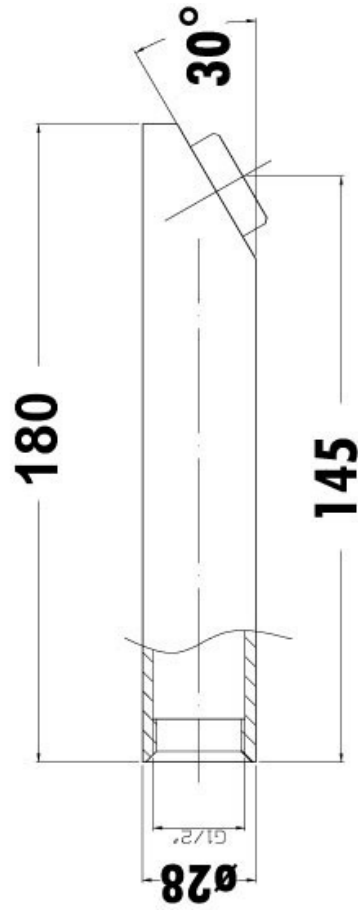

WALL SPOUTS

1625761
IKON SETO CHROME
SOLID BRASS CONSTRUCTION
182MM REACH

1640964
IKON HALI CHROME
24MM DIA SPOUT CURVED
47MM DIA X 6MM THICK DRESS RING
175MM REACH

1632045
IKON HALI CHROME
24MM DIA SPOUT STRAIGHT
45MM DIA X 5MM THICK DRESS RING
175MM REACH

1620382
DEMOS
CHROME
28MM DIA SPOUT
60MM DIA X 10MM THICK DRESS RING
180MM REACH

1620383
DEMOS
CHROME
28MM WIDE SPOUT
60MM DIA X 10MM THICK DRESS RING
220MM REACH

1/2' FEMALE INLETS

REACH MEASUREMENT IS WALL TO CENTER OF AERATOR

1625761
 IKON SETO CHROME
 SOLID BRASS CONSTRUCTION
 182MM REACH

1640964
 IKON HALI CHROME
 24MM DIA SPOUT CURVED
 47MM DIA X 6MM THICK DRESS RING
 175MM REACH

1632045
 IKON HALI CHROME
 24MM DIA SPOUT STRAIGHT
 45MM DIA X 5MM THICK DRESS RING
 175MM REACH

1620382
 DEMOS
 CHROME
 28MM DIA SPOUT
 60MM DIA X 10MM THICK DRESS RING
 180MM REACH

1620383
 DEMOS
 CHROME
 28MM WIDE SPOUT
 60MM DIA X 10MM THICK DRESS RING
 220MM REACH

WALL SPOUTS

1619784
MIMAS SWIVEL
CHROME
227MM REACH