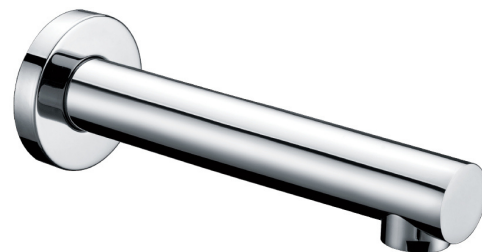

WALL SPOUTS

1625761
IKON SETO CHROME
SOLID BRASS CONSTRUCTION
182MM REACH

1640964
IKON HALI CHROME
24MM DIA SPOUT CURVED
47MM DIA X 6MM THICK DRESS RING
175MM REACH

1632045
IKON HALI CHROME
24MM DIA SPOUT STRAIGHT
45MM DIA X 5MM THICK DRESS RING
175MM REACH

1620382
DEMOS
CHROME
28MM DIA SPOUT
60MM DIA X 10MM THICK DRESS RING
180MM REACH

1620383
DEMOS
CHROME
28MM WIDE SPOUT
60MM DIA X 10MM THICK DRESS RING
220MM REACH

1/2' FEMALE INLETS

REACH MEASUREMENT IS WALL TO CENTER OF AERATOR

1625761
 IKON SETO CHROME
 SOLID BRASS CONSTRUCTION
 182MM REACH

1640964
 IKON HALI CHROME
 24MM DIA SPOUT CURVED
 47MM DIA X 6MM THICK DRESS RING
 175MM REACH

1632045
 IKON HALI CHROME
 24MM DIA SPOUT STRAIGHT
 45MM DIA X 5MM THICK DRESS RING
 175MM REACH

1620382
 DEMOS
 CHROME
 28MM DIA SPOUT
 60MM DIA X 10MM THICK DRESS RING
 180MM REACH

1620383
 DEMOS
 CHROME
 28MM WIDE SPOUT
 60MM DIA X 10MM THICK DRESS RING
 220MM REACH

WALL SPOUTS

1619784
MIMAS SWIVEL
CHROME
227MM REACH