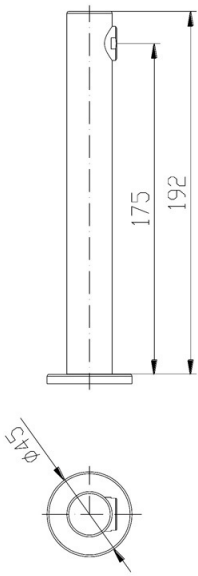

1629886
ECCO SWIVEL SPOUT
CHROME
SOLID BRASS CONSTRUCTION
236MM REACH
EASY INSTALLATION

WALL SPOUTS

1632051
IKON HALI BLACK
24MM DIA SPOUT STRAIGHT
45MM DIA X 5MM THICK DRESS RING
175MM REACH

1640966
IKON HALI BLACK
24MM DIA SPOUT CURVED
47MM DIA X 6MM THICK DRESS RING
175MM REACH

1644692
HAMEL SWIVEL
CHROME
180MM REACH

1639169
INTRA BLACK
60MM DIA THICK DRESS RING
227MM REACH

1639168
INTRA BLACK
SWIVEL HI REACH
260MM REACH
5 STAR 6LPM

1639166
INTRA BLACK
24MM DIA TUBE
180MM REACH
5 STAR 6LPM

1639167
INTRA BLACK
24MM DIA TUBE
214MM REACH
5 STAR 6LPM

1/2' FEMALE INLETS

REACH MEASUREMENT IS WALL TO CENTER OF AERATOR

1632051
 IKON HALI BLACK
 24MM DIA SPOUT STRAIGHT
 45MM DIA X 5MM THICK DRESS RING
 175MM REACH

1639168
 INTRA BLACK
 SWIVEL HI
 REACH
 260MM REACH
 5 STAR 6LPM

1639166
 INTRA BLACK
 24MM DIA TUBE
 180MM REACH
 5 STAR 6LPM

1639167
 INTRA BLACK
 24MM DIA TUBE
 214MM REACH
 5 STAR 6LPM