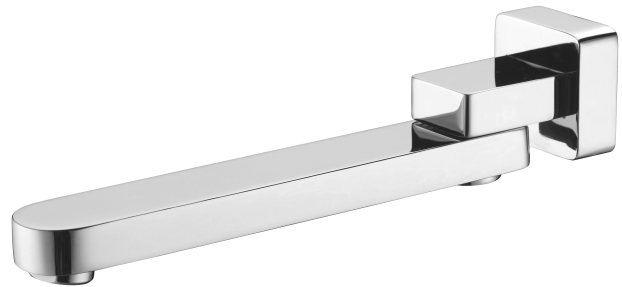

WALL SPOUTS

1625761
IKON SETO CHROME
SOLID BRASS CONSTRUCTION
182MM REACH

1640964
IKON HALI CHROME
24MM DIA SPOUT CURVED
47MM DIA X 6MM THICK DRESS RING
175MM REACH

1632045
IKON HALI CHROME
24MM DIA SPOUT STRAIGHT
45MM DIA X 5MM THICK DRESS RING
175MM REACH

1625761
 IKON SETO CHROME
 SOLID BRASS CONSTRUCTION
 182MM REACH

1640964
 IKON HALI CHROME
 24MM DIA SPOUT CURVED
 47MM DIA X 6MM THICK DRESS RING
 175MM REACH

1632045
 IKON HALI CHROME
 24MM DIA SPOUT STRAIGHT
 45MM DIA X 5MM THICK DRESS RING
 175MM REACH

1620382
 DEMOS
 CHROME
 28MM DIA SPOUT
 60MM DIA X 10MM THICK DRESS RING
 180MM REACH

1620383
 DEMOS
 CHROME
 28MM WIDE SPOUT
 60MM DIA X 10MM THICK DRESS RING
 220MM REACH

WALL SPOUTS

1619784
MIMAS SWIVEL
CHROME
227MM REACH

1644686
HAMEL SWIVEL
CHROME
180MM REACH

1629885
CELIA SWIVEL SPOUT
CHROME
SOLID BRASS CONSTRUCTION
242MM REACH
EASY INSTALLATION

1629886
ECCO SWIVEL SPOUT
CHROME
SOLID BRASS CONSTRUCTION
236MM REACH
EASY INSTALLATION