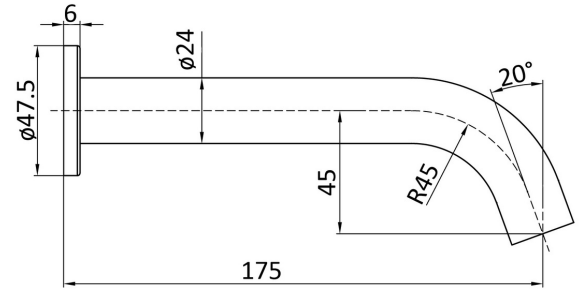

1620382
DEMOS
CHROME
28MM DIA SPOUT
60MM DIA X 10MM THICK DRESS RING
180MM REACH

1620383
DEMOS
CHROME
28MM WIDE SPOUT
60MM DIA X 10MM THICK DRESS RING
220MM REACH

1/2' FEMALE INLETS

REACH MEASUREMENT IS WALL TO CENTER OF AERATOR

1625761
 IKON SETO CHROME
 SOLID BRASS CONSTRUCTION
 182MM REACH

1640964
 IKON HALI CHROME
 24MM DIA SPOUT CURVED
 47MM DIA X 6MM THICK DRESS RING
 175MM REACH

1632045
 IKON HALI CHROME
 24MM DIA SPOUT STRAIGHT
 45MM DIA X 5MM THICK DRESS RING
 175MM REACH

1620382
 DEMOS
 CHROME
 28MM DIA SPOUT
 60MM DIA X 10MM THICK DRESS RING
 180MM REACH

1620383
 DEMOS
 CHROME
 28MM WIDE SPOUT
 60MM DIA X 10MM THICK DRESS RING
 220MM REACH

WALL SPOUTS

1619784
MIMAS SWIVEL
CHROME
227MM REACH

1/2' FEMALE INLETS

REACH MEASUREMENT IS WALL TO CENTER OF AERATOR

1619784
MIMAS SWIVEL
CHROME
227MM REACH

1644686
HAMEL SWIVEL
CHROME
180MM REACH

1629885
CELIA SWIVEL SPOUT
CHROME
SOLID BRASS CONSTRUCTION
242MM REACH
EASY INSTALLATION