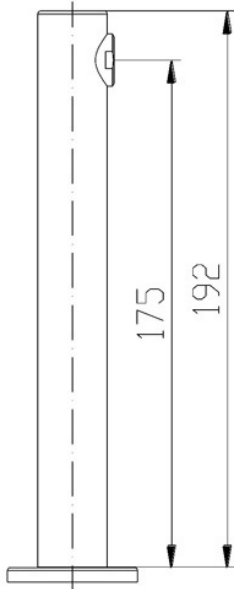

WALL SPOUTS

1625761
IKON SETO CHROME
SOLID BRASS CONSTRUCTION
182MM REACH

1640964
IKON HALI CHROME
24MM DIA SPOUT CURVED
47MM DIA X 6MM THICK DRESS RING
175MM REACH

1632045
IKON HALI CHROME
24MM DIA SPOUT STRAIGHT
45MM DIA X 5MM THICK DRESS RING
175MM REACH

1620382
DEMOS
CHROME
28MM DIA SPOUT
60MM DIA X 10MM THICK DRESS RING
180MM REACH

1620383
DEMOS
CHROME
28MM WIDE SPOUT
60MM DIA X 10MM THICK DRESS RING
220MM REACH

1/2' FEMALE INLETS

REACH MEASUREMENT IS WALL TO CENTER OF AERATOR

1625761
 IKON SETO CHROME
 SOLID BRASS CONSTRUCTION
 182MM REACH

1640964
 IKON HALI CHROME
 24MM DIA SPOUT CURVED
 47MM DIA X 6MM THICK DRESS RING
 175MM REACH

1632045
 IKON HALI CHROME
 24MM DIA SPOUT STRAIGHT
 45MM DIA X 5MM THICK DRESS RING
 175MM REACH

1620382
 DEMOS
 CHROME
 28MM DIA SPOUT
 60MM DIA X 10MM THICK DRESS RING
 180MM REACH

1620383
 DEMOS
 CHROME
 28MM WIDE SPOUT
 60MM DIA X 10MM THICK DRESS RING
 220MM REACH

WALL SPOUTS

1619784
MIMAS SWIVEL
CHROME
227MM REACH