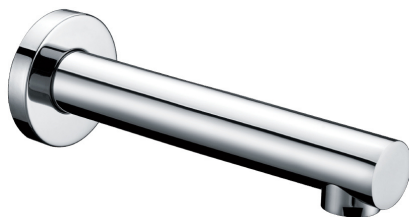

WALL SPOUTS

1625761
IKON SETO CHROME
SOLID BRASS CONSTRUCTION
182MM REACH

1640964
IKON HALI CHROME
24MM DIA SPOUT CURVED
47MM DIA X 6MM THICK DRESS RING
175MM REACH

1632045
IKON HALI CHROME
24MM DIA SPOUT STRAIGHT
45MM DIA X 5MM THICK DRESS RING
175MM REACH

1620382
DEMOS
CHROME
28MM DIA SPOUT
60MM DIA X 10MM THICK DRESS RING
180MM REACH

1620383
DEMOS
CHROME
28MM WIDE SPOUT
60MM DIA X 10MM THICK DRESS RING
220MM REACH

1/2' FEMALE INLETS

REACH MEASUREMENT IS WALL TO CENTER OF AERATOR

1625761
 IKON SETO CHROME
 SOLID BRASS CONSTRUCTION
 182MM REACH

1640964
 IKON HALI CHROME
 24MM DIA SPOUT CURVED
 47MM DIA X 6MM THICK DRESS RING
 175MM REACH

1632045
 IKON HALI CHROME
 24MM DIA SPOUT STRAIGHT
 45MM DIA X 5MM THICK DRESS RING
 175MM REACH

1620382
 DEMOS
 CHROME
 28MM DIA SPOUT
 60MM DIA X 10MM THICK DRESS RING
 180MM REACH

1620383
 DEMOS
 CHROME
 28MM WIDE SPOUT
 60MM DIA X 10MM THICK DRESS RING
 220MM REACH

WALL SPOUTS

1619784
MIMAS SWIVEL
CHROME
227MM REACH