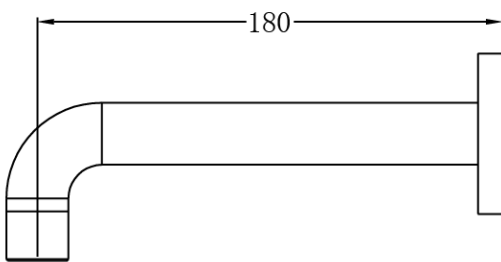

1639167
INTRA BLACK
24MM DIA TUBE
214MM REACH
5 STAR 6LPM

1/2' FEMALE INLETS

REACH MEASUREMENT IS WALL TO CENTER OF AERATOR

1632051
 IKON HALI BLACK
 24MM DIA SPOUT STRAIGHT
 45MM DIA X 5MM THICK DRESS RING
 175MM REACH

1640966
 IKON HALI BLACK
 24MM DIA SPOUT CURVED
 47MM DIA X 6MM THICK DRESS RING
 175MM REACH

1644692
 HAMEL SWIVEL
 CHROME
 180MM REACH
 55 x 55 BACKPLATE

1639169
 INTRA BLACK
 60MM DIA THICK
 DRESS RING
 227MM REACH

1639168
 INTRA BLACK
 SWIVEL HI
 REACH
 260MM REACH
 5 STAR 6LPM

1639166
 INTRA BLACK
 24MM DIA TUBE
 180MM REACH
 5 STAR 6LPM

1639167
 INTRA BLACK
 24MM DIA TUBE
 214MM REACH
 5 STAR 6LPM