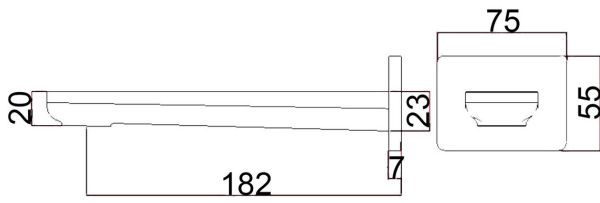

WALL SPOUTS

1625761
IKON SETO CHROME
SOLID BRASS CONSTRUCTION
182MM REACH

1640964
IKON HALI CHROME
24MM DIA SPOUT CURVED
47MM DIA X 6MM THICK DRESS RING
175MM REACH

1632045
IKON HALI CHROME
24MM DIA SPOUT STRAIGHT
45MM DIA X 5MM THICK DRESS RING
175MM REACH

1620382
DEMOS
CHROME
28MM DIA SPOUT
60MM DIA X 10MM THICK DRESS RING
180MM REACH

1620383
DEMOS
CHROME
28MM WIDE SPOUT
60MM DIA X 10MM THICK DRESS RING
220MM REACH

1/2' FEMALE INLETS

REACH MEASUREMENT IS WALL TO CENTER OF AERATOR

1625761
 IKON SETO CHROME
 SOLID BRASS CONSTRUCTION
 182MM REACH

1640964
 IKON HALI CHROME
 24MM DIA SPOUT CURVED
 47MM DIA X 6MM THICK DRESS RING
 175MM REACH

1632045
 IKON HALI CHROME
 24MM DIA SPOUT STRAIGHT
 45MM DIA X 5MM THICK DRESS RING
 175MM REACH

1620382
 DEMOS
 CHROME
 28MM DIA SPOUT
 60MM DIA X 10MM THICK DRESS RING
 180MM REACH

1620383
 DEMOS
 CHROME
 28MM WIDE SPOUT
 60MM DIA X 10MM THICK DRESS RING
 220MM REACH

WALL SPOUTS

1619784
MIMAS SWIVEL
CHROME
227MM REACH