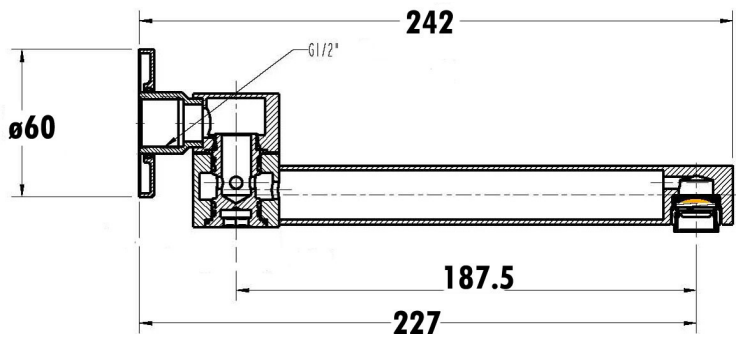

1620382
DEMOS
CHROME
28MM DIA SPOUT
60MM DIA X 10MM THICK DRESS RING
180MM REACH

1620383
DEMOS
CHROME
28MM WIDE SPOUT
60MM DIA X 10MM THICK DRESS RING
220MM REACH

1/2' FEMALE INLETS

REACH MEASUREMENT IS WALL TO CENTER OF AERATOR

1620382
 DEMOS
 CHROME
 28MM DIA SPOUT
 60MM DIA X 10MM THICK DRESS RING
 180MM REACH

1620383
 DEMOS
 CHROME
 28MM WIDE SPOUT
 60MM DIA X 10MM THICK DRESS RING
 220MM REACH

WALL SPOUTS

1619784
MIMAS SWIVEL
CHROME
227MM REACH

1/2' FEMALE INLETS

REACH MEASUREMENT IS WALL TO CENTER OF AERATOR

1619784
MIMAS SWIVEL
CHROME
227MM REACH

1644686
HAMEL SWIVEL
CHROME
180MM REACH

1629885
CELIA SWIVEL SPOUT
CHROME
SOLID BRASS CONSTRUCTION
242MM REACH
EASY INSTALLATION

1639167
INTRA BLACK
24MM DIA TUBE
214MM REACH
5 STAR 6LPM

1/2' FEMALE INLETS

REACH MEASUREMENT IS WALL TO CENTER OF AERATOR

1632051
 IKON HALI BLACK
 24MM DIA SPOUT STRAIGHT
 45MM DIA X 5MM THICK DRESS RING
 175MM REACH