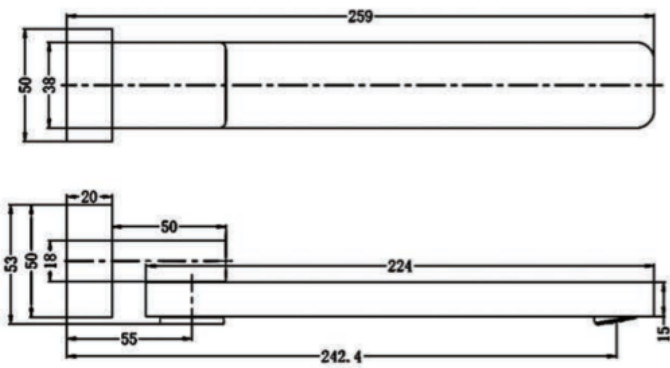

1/2' FEMALE INLETS

REACH MEASUREMENT IS WALL TO CENTER OF AERATOR

1619784
MIMAS SWIVEL
CHROME
227MM REACH

1644686
HAMEL SWIVEL
CHROME
180MM REACH

1629885
CELIA SWIVEL SPOUT
CHROME
SOLID BRASS CONSTRUCTION
242MM REACH
EASY INSTALLATION

1629886
ECCO SWIVEL SPOUT
CHROME
SOLID BRASS CONSTRUCTION
236MM REACH
EASY INSTALLATION

WALL SPOUTS

1632051
IKON HALI BLACK
24MM DIA SPOUT STRAIGHT
45MM DIA X 5MM THICK DRESS RING
175MM REACH

1640966
IKON HALI BLACK
24MM DIA SPOUT CURVED
47MM DIA X 6MM THICK DRESS RING
175MM REACH

1644692
HAMEL SWIVEL
CHROME
180MM REACH

1639169
INTRA BLACK
60MM DIA THICK DRESS RING
227MM REACH

1639168
INTRA BLACK
SWIVEL HI REACH
260MM REACH
5 STAR 6LPM

1639166
INTRA BLACK
24MM DIA TUBE
180MM REACH
5 STAR 6LPM

1639167
INTRA BLACK
24MM DIA TUBE
214MM REACH
5 STAR 6LPM

1/2' FEMALE INLETS

REACH MEASUREMENT IS WALL TO CENTER OF AERATOR

1632051
 IKON HALI BLACK
 24MM DIA SPOUT STRAIGHT
 45MM DIA X 5MM THICK DRESS RING
 175MM REACH