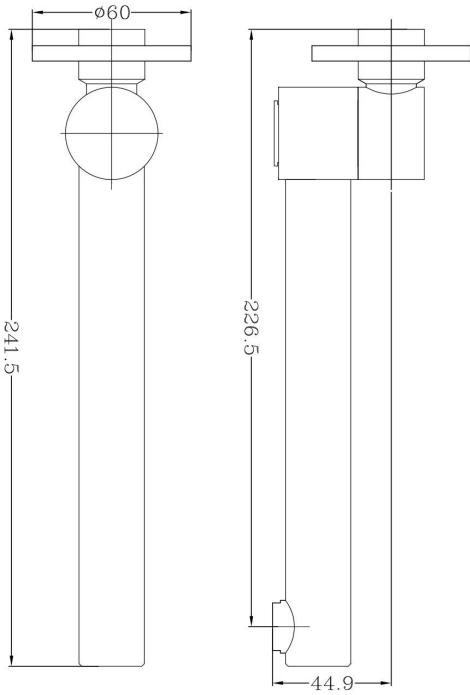

1629886
ECCO SWIVEL SPOUT
CHROME
SOLID BRASS CONSTRUCTION
236MM REACH
EASY INSTALLATION

WALL SPOUTS

1632051
IKON HALI BLACK
24MM DIA SPOUT STRAIGHT
45MM DIA X 5MM THICK DRESS RING
175MM REACH

1640966
IKON HALI BLACK
24MM DIA SPOUT CURVED
47MM DIA X 6MM THICK DRESS RING
175MM REACH

1639167
INTRA BLACK
24MM DIA TUBE
214MM REACH
5 STAR 6LPM

1/2' FEMALE INLETS

REACH MEASUREMENT IS WALL TO CENTER OF AERATOR

1632051
 IKON HALI BLACK
 24MM DIA SPOUT STRAIGHT
 45MM DIA X 5MM THICK DRESS RING
 175MM REACH

1640966
 IKON HALI BLACK
 24MM DIA SPOUT CURVED
 47MM DIA X 6MM THICK DRESS RING
 175MM REACH

1644692
 HAMEL SWIVEL
 CHROME
 180MM REACH
 55 x 55 BACKPLATE

1639169
 INTRA BLACK
 60MM DIA THICK
 DRESS RING
 227MM REACH

1639168
 INTRA BLACK
 SWIVEL HI
 REACH
 260MM REACH
 5 STAR 6LPM

1639166
 INTRA BLACK
 24MM DIA TUBE
 180MM REACH
 5 STAR 6LPM

1639167
 INTRA BLACK
 24MM DIA TUBE
 214MM REACH
 5 STAR 6LPM