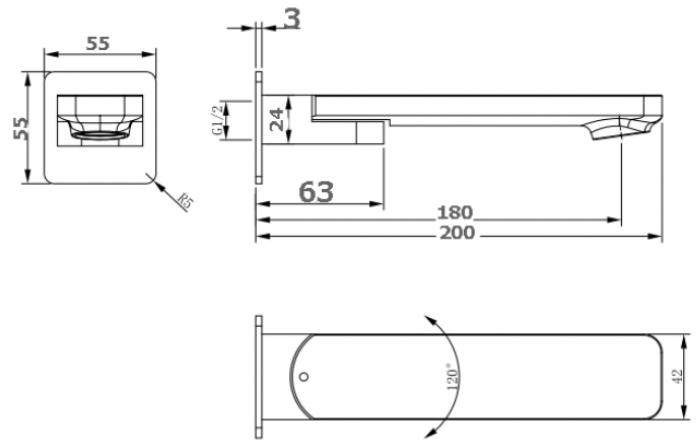

1620382
DEMOS
CHROME
28MM DIA SPOUT
60MM DIA X 10MM THICK DRESS RING
180MM REACH

1620383
DEMOS
CHROME
28MM WIDE SPOUT
60MM DIA X 10MM THICK DRESS RING
220MM REACH

1/2' FEMALE INLETS

REACH MEASUREMENT IS WALL TO CENTER OF AERATOR

1620382
 DEMOS
 CHROME
 28MM DIA SPOUT
 60MM DIA X 10MM THICK DRESS RING
 180MM REACH

1620383
 DEMOS
 CHROME
 28MM WIDE SPOUT
 60MM DIA X 10MM THICK DRESS RING
 220MM REACH

WALL SPOUTS

1619784
MIMAS SWIVEL
CHROME
227MM REACH

1/2' FEMALE INLETS

REACH MEASUREMENT IS WALL TO CENTER OF AERATOR

1619784
MIMAS SWIVEL
CHROME
227MM REACH

1644686
HAMEL SWIVEL
CHROME
180MM REACH

1629885
CELIA SWIVEL SPOUT
CHROME
SOLID BRASS CONSTRUCTION
242MM REACH
EASY INSTALLATION

1639167
INTRA BLACK
24MM DIA TUBE
214MM REACH
5 STAR 6LPM

1/2' FEMALE INLETS

REACH MEASUREMENT IS WALL TO CENTER OF AERATOR

1632051
 IKON HALI BLACK
 24MM DIA SPOUT STRAIGHT
 45MM DIA X 5MM THICK DRESS RING
 175MM REACH