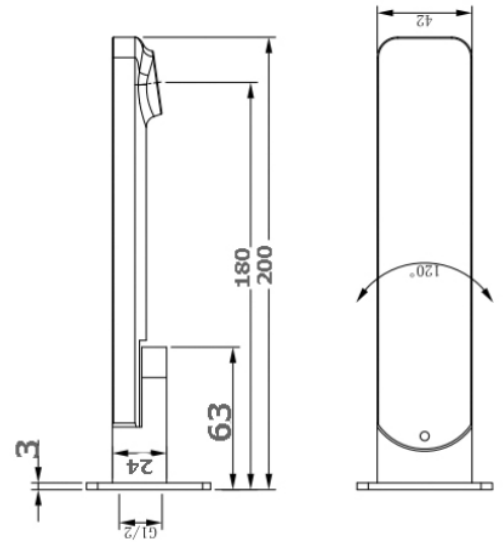

1629886
ECCO SWIVEL SPOUT
CHROME
SOLID BRASS CONSTRUCTION
236MM REACH
EASY INSTALLATION

WALL SPOUTS

1632051
IKON HALI BLACK
24MM DIA SPOUT STRAIGHT
45MM DIA X 5MM THICK DRESS RING
175MM REACH

1640966
IKON HALI BLACK
24MM DIA SPOUT CURVED
47MM DIA X 6MM THICK DRESS RING
175MM REACH

1639167
INTRA BLACK
24MM DIA TUBE
214MM REACH
5 STAR 6LPM

1/2' FEMALE INLETS

REACH MEASUREMENT IS WALL TO CENTER OF AERATOR

1632051
 IKON HALI BLACK
 24MM DIA SPOUT STRAIGHT
 45MM DIA X 5MM THICK DRESS RING
 175MM REACH

1640966
 IKON HALI BLACK
 24MM DIA SPOUT CURVED
 47MM DIA X 6MM THICK DRESS RING
 175MM REACH

1644692
 HAMEL SWIVEL
 CHROME
 180MM REACH
 55 x 55 BACKPLATE

1639169
 INTRA BLACK
 60MM DIA THICK
 DRESS RING
 227MM REACH

1639168
 INTRA BLACK
 SWIVEL HI
 REACH
 260MM REACH
 5 STAR 6LPM

1639166
 INTRA BLACK
 24MM DIA TUBE
 180MM REACH
 5 STAR 6LPM

1639167
 INTRA BLACK
 24MM DIA TUBE
 214MM REACH
 5 STAR 6LPM