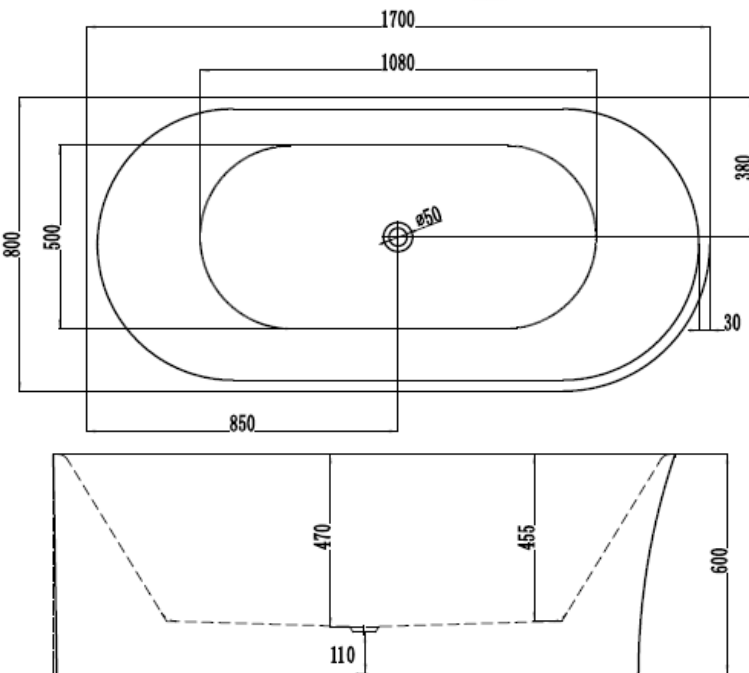

VERSA CORNER 1700

A

B

A. 1641381 VERSA 1700
LEFT HAND 2 SIDED CORNER
1700MM X 800MM X 600MM HIGH

B. 1641382 VERSA 1700
RIGHT HAND 2 SIDED CORNER
1700MM X 800MM X 600MM HIGH

- EASY CLEAN GLOSS WHITE FINISH
- ADJUSTABLE FEET & STEEL SUPPORT FRAME FOR QUICK INSTALLATION

- CENTRE WASTE FOR COMFORTABLE SEATING
- MODERN TAPERED SKIRT

WHERE BATH CONNECTS TO A WALL, IT MAY HAVE A 5MM VARIATION THAT WILL REQUIRE CAULKING

Disclaimer: Products in this specification manual must by regulation be installed by licensed and registered trade people. The manufacturer/distributor reserves the right to vary specifications or delete models from their range without prior notification. Dimensions and set-outs listed are correct at time of publication however the manufacturer/distributor takes no responsibility for printing errors. Have actual item onsite before commencing any works Allow +/- variations to the measurements listed here