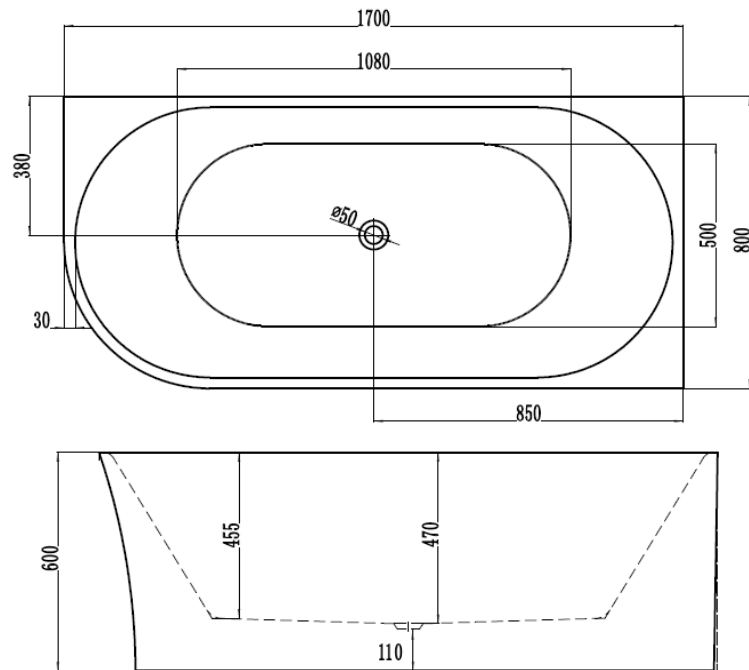

VERSA CORNER 1700

A

B

A. 1641381 VERSA 1700
LEFT HAND 2 SIDED CORNER
1700MM X 800MM X 600MM HIGH

B. 1641382 VERSA 1700
RIGHT HAND 2 SIDED CORNER
1700MM X 800MM X 600MM HIGH

- EASY CLEAN GLOSS WHITE FINISH
- ADJUSTABLE FEET & STEEL SUPPORT FRAME FOR QUICK INSTALLATION

- CENTRE WASTE FOR COMFORTABLE SEATING
- MODERN TAPERED SKIRT

WHERE BATH CONNECTS TO A WALL, IT MAY HAVE A 5MM VARIATION THAT WILL REQUIRE CAULKING

Disclaimer: Products in this specification manual must by regulation be installed by licensed and registered trade people. The manufacturer/distributor reserves the right to vary specifications or delete models from their range without prior notification. Dimensions and set-outs listed are correct at time of publication however the manufacturer/distributor takes no responsibility for printing errors. Have actual item onsite before commencing any works Allow +/- variations to the measurements listed here