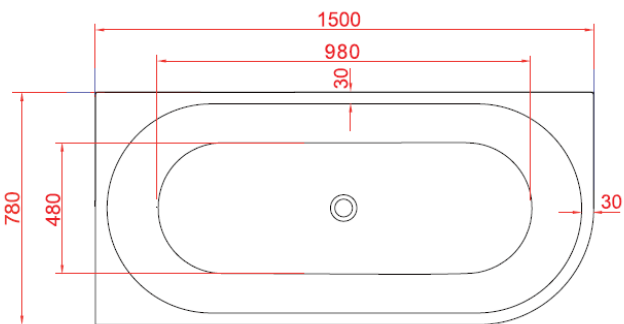

## CORNER 1500

A

B

A. 1634242 VERSA  
LEFT HAND 2 SIDED CORNER  
1500MM X 780MM X 600MM HIGH

B. 1634243 VERSA  
RIGHT HAND 2 SIDED CORNER  
1500MM X 780MM X 600MM HIGH

- EASY CLEAN GLOSS WHITE FINISH
- ADJUSTABLE FEET & STEEL SUPPORT FRAME FOR QUICK INSTALLATION

- CENTRE WASTE FOR COMFORTABLE SEATING
- MODERN TAPERED SKIRT

WHERE BATH CONNECTS TO A WALL, IT MAY HAVE A 5MM VARIATION THAT WILL REQUIRE CAULKING

Disclaimer: Products in this specification manual must by regulation be installed by licensed and registered trade people. The manufacturer/distributor reserves the right to vary specifications or delete models from their range without prior notification. Dimensions and set-outs listed are correct at time of publication however the manufacturer/distributor takes no responsibility for printing errors. Have actual item onsite before commencing any works Allow +/- variations to the measurements listed here