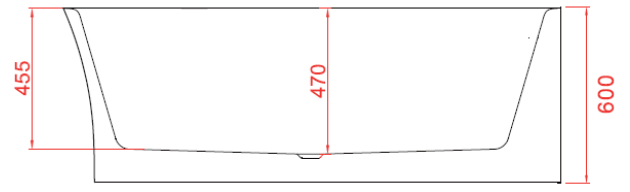

## CORNER 1500

A

B

A. 1634242 VERSA  
LEFT HAND 2 SIDED CORNER  
1500MM X 780MM X 600MM HIGH

B. 1634243 VERSA  
RIGHT HAND 2 SIDED CORNER  
1500MM X 780MM X 600MM HIGH

- EASY CLEAN GLOSS WHITE FINISH
- ADJUSTABLE FEET & STEEL SUPPORT FRAME FOR QUICK INSTALLATION

- CENTRE WASTE FOR COMFORTABLE SEATING
- MODERN TAPERED SKIRT

WHERE BATH CONNECTS TO A WALL, IT MAY HAVE A 5MM VARIATION THAT WILL REQUIRE CAULKING

Disclaimer: Products in this specification manual must by regulation be installed by licensed and registered trade people. The manufacturer/distributor reserves the right to vary specifications or delete models from their range without prior notification. Dimensions and set-outs listed are correct at time of publication however the manufacturer/distributor takes no responsibility for printing errors. Have actual item onsite before commencing any works Allow +/- variations to the measurements listed here