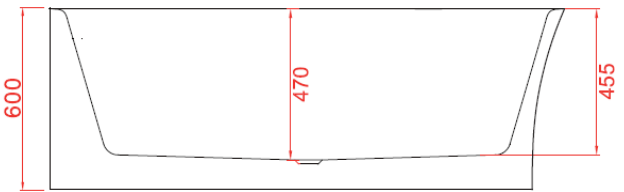

## CORNER 1500

A

B

A. 1634242 VERSA  
LEFT HAND 2 SIDED CORNER  
1500MM X 780MM X 600MM HIGH

B. 1634243 VERSA  
RIGHT HAND 2 SIDED CORNER  
1500MM X 780MM X 600MM HIGH

- EASY CLEAN GLOSS WHITE FINISH
- ADJUSTABLE FEET & STEEL SUPPORT FRAME FOR QUICK INSTALLATION

- CENTRE WASTE FOR COMFORTABLE SEATING
- MODERN TAPERED SKIRT

WHERE BATH CONNECTS TO A WALL, IT MAY HAVE A 5MM VARIATION THAT WILL REQUIRE CAULKING

Disclaimer: Products in this specification manual must by regulation be installed by licensed and registered trade people. The manufacturer/distributor reserves the right to vary specifications or delete models from their range without prior notification. Dimensions and set-outs listed are correct at time of publication however the manufacturer/distributor takes no responsibility for printing errors. Have actual item onsite before commencing any works Allow +/- variations to the measurements listed here