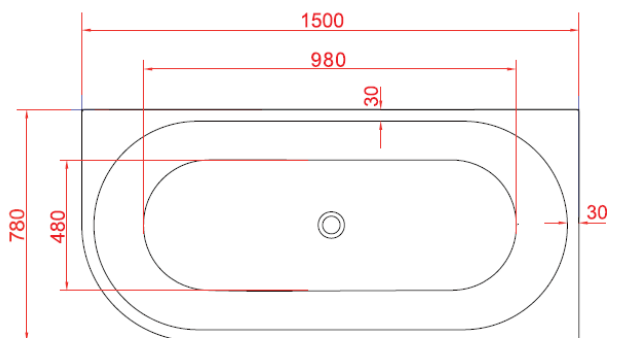

## CORNER 1500

A

B

A. 1634242 VERSA  
LEFT HAND 2 SIDED CORNER  
1500MM X 780MM X 600MM HIGH

B. 1634243 VERSA  
RIGHT HAND 2 SIDED CORNER  
1500MM X 780MM X 600MM HIGH

- EASY CLEAN GLOSS WHITE FINISH
- ADJUSTABLE FEET & STEEL SUPPORT FRAME FOR QUICK INSTALLATION

- CENTRE WASTE FOR COMFORTABLE SEATING
- MODERN TAPERED SKIRT

WHERE BATH CONNECTS TO A WALL, IT MAY HAVE A 5MM VARIATION THAT WILL REQUIRE CAULKING

Disclaimer: Products in this specification manual must by regulation be installed by licensed and registered trade people. The manufacturer/distributor reserves the right to vary specifications or delete models from their range without prior notification. Dimensions and set-outs listed are correct at time of publication however the manufacturer/distributor takes no responsibility for printing errors. Have actual item onsite before commencing any works Allow +/- variations to the measurements listed here