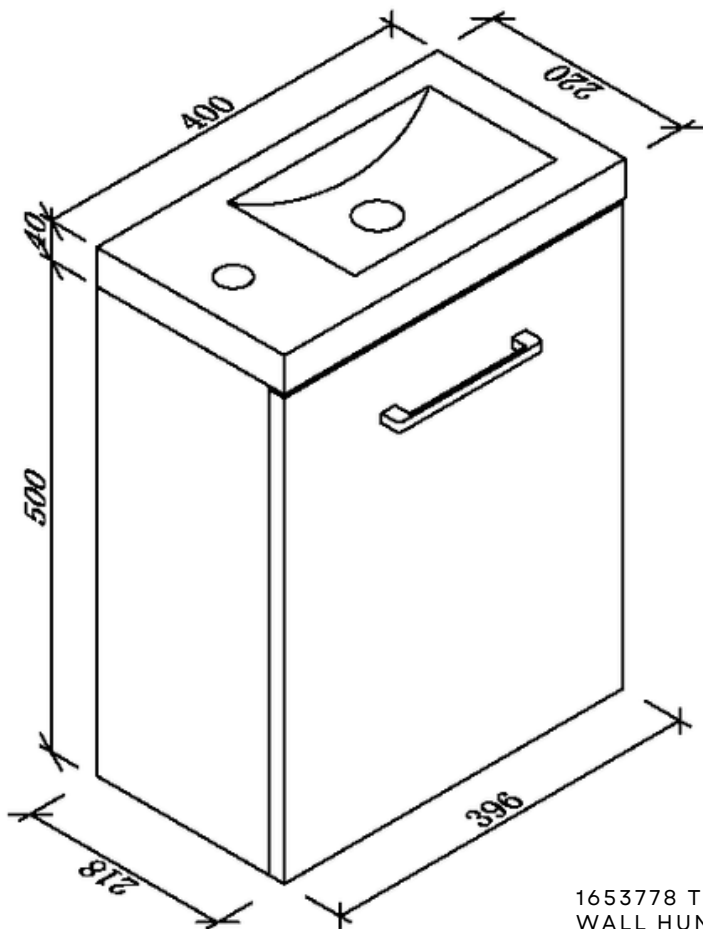

TROJAN WALL HUNG

1653778 TROJAN
WALL HUNG

Disclaimer: Products in this specification manual must by regulation be installed by licensed and registered trade people. The manufacturer/distributor reserves the right to vary specifications or delete models from their range without prior notification. Dimensions and set-outs listed are correct at time of publication however the manufacturer/distributor takes no responsibility for printing errors.

Have actual item onsite before commencing any works