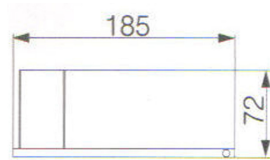

# SERIES 64 ACCESSORIES

MODERN TOILET ROLL HOLDER IN  
POLISHED STAINLESS STEEL

30MM HIGH FACE  
PANEL

600MM & 800MM  
WIDE

600MM & 800MM  
WIDE

- ROBE HOOK 1619440
- TOILET ROLL HOLDER 1619443
- HAND TOWEL HOLDER 1619444
- SHOWER SHELF GLASS 1619445
- TOILET BRUSH WALL HUNG 1619446
- SINGLE TOWEL RAIL 600MM 1619447
- SINGLE TOWEL RAIL 800MM 1619448

- TOWEL RACK 1619449
- SOAP DISH METAL 1619450
- DOUBLE TOWEL RAIL 600MM 1619451
- DOUBLE TOWEL RAIL 800MM 1619452

- MODERN ROUND CLEAN LINES
- STAINLESS STEEL
- SS304 POLISHED