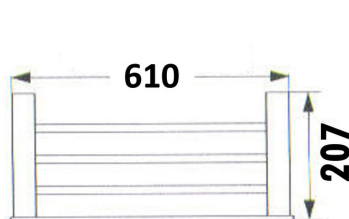

# SERIES 64 ACCESSORIES

MODERN TOILET ROLL HOLDER IN  
POLISHED STAINLESS STEEL

30MM HIGH FACE  
PANEL

600MM & 800MM  
WIDE

600MM & 800MM  
WIDE

- ROBE HOOK 1619440
- TOILET ROLL HOLDER 1619443
- HAND TOWEL HOLDER 1619444
- SHOWER SHELF GLASS 1619445
- TOILET BRUSH WALL HUNG 1619446
- SINGLE TOWEL RAIL 600MM 1619447
- SINGLE TOWEL RAIL 800MM 1619448

- TOWEL RACK 1619449
- SOAP DISH METAL 1619450
- DOUBLE TOWEL RAIL 600MM 1619451
- DOUBLE TOWEL RAIL 800MM 1619452

- MODERN ROUND CLEAN LINES
- STAINLESS STEEL
- SS304 POLISHED