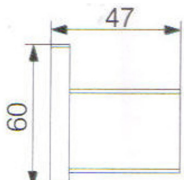

# SERIES 64 ACCESSORIES

MODERN TOILET ROLL HOLDER IN  
POLISHED STAINLESS STEEL

30MM HIGH FACE  
PANEL

600MM & 800MM  
WIDE

600MM & 800MM  
WIDE

- ROBE HOOK 1619440
- TOILET ROLL HOLDER 1619443
- HAND TOWEL HOLDER 1619444
- SHOWER SHELF GLASS 1619445
- TOILET BRUSH WALL HUNG 1619446
- SINGLE TOWEL RAIL 600MM 1619447
- SINGLE TOWEL RAIL 800MM 1619448

- TOWEL RACK 1619449
- SOAP DISH METAL 1619450
- DOUBLE TOWEL RAIL 600MM 1619451
- DOUBLE TOWEL RAIL 800MM 1619452

- MODERN ROUND CLEAN LINES
- STAINLESS STEEL
- SS304 POLISHED