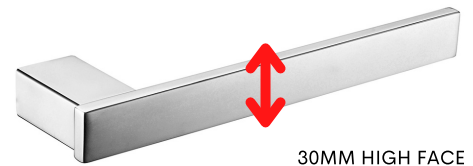

# SERIES 64 ACCESSORIES

MODERN TOILET ROLL HOLDER IN  
POLISHED STAINLESS STEEL

30MM HIGH FACE  
PANEL

600MM & 800MM  
WIDE

600MM & 800MM  
WIDE

- ROBE HOOK 1619440
- TOILET ROLL HOLDER 1619443
- HAND TOWEL HOLDER 1619444
- SHOWER SHELF GLASS 1619445
- TOILET BRUSH WALL HUNG 1619446
- SINGLE TOWEL RAIL 600MM 1619447
- SINGLE TOWEL RAIL 800MM 1619448

- TOWEL RACK 1619449
- SOAP DISH METAL 1619450
- DOUBLE TOWEL RAIL 600MM 1619451
- DOUBLE TOWEL RAIL 800MM 1619452

- MODERN ROUND CLEAN LINES
- STAINLESS STEEL
- SS304 POLISHED