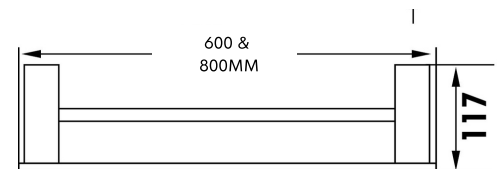

# SERIES 64 ACCESSORIES

MODERN TOILET ROLL HOLDER IN  
POLISHED STAINLESS STEEL

30MM HIGH FACE  
PANEL

600MM & 800MM  
WIDE

600MM & 800MM  
WIDE

- ROBE HOOK 1619440
- TOILET ROLL HOLDER 1619443
- HAND TOWEL HOLDER 1619444
- SHOWER SHELF GLASS 1619445
- TOILET BRUSH WALL HUNG 1619446
- SINGLE TOWEL RAIL 600MM 1619447
- SINGLE TOWEL RAIL 800MM 1619448

- TOWEL RACK 1619449
- SOAP DISH METAL 1619450
- DOUBLE TOWEL RAIL 600MM 1619451
- DOUBLE TOWEL RAIL 800MM 1619452

- MODERN ROUND CLEAN LINES
- STAINLESS STEEL
- SS304 POLISHED