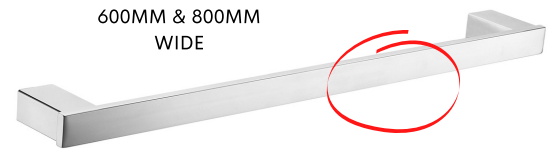

# SERIES 64 ACCESSORIES

MODERN TOILET ROLL HOLDER IN  
POLISHED STAINLESS STEEL

30MM HIGH FACE  
PANEL

600MM & 800MM  
WIDE

600MM & 800MM  
WIDE

- ROBE HOOK 1619440
- TOILET ROLL HOLDER 1619443
- HAND TOWEL HOLDER 1619444
- SHOWER SHELF GLASS 1619445
- TOILET BRUSH WALL HUNG 1619446
- SINGLE TOWEL RAIL 600MM 1619447
- SINGLE TOWEL RAIL 800MM 1619448

- TOWEL RACK 1619449
- SOAP DISH METAL 1619450
- DOUBLE TOWEL RAIL 600MM 1619451
- DOUBLE TOWEL RAIL 800MM 1619452

- MODERN ROUND CLEAN LINES
- STAINLESS STEEL
- SS304 POLISHED