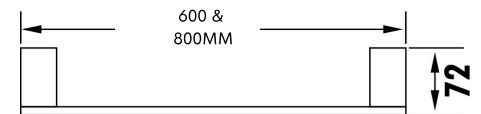

- ROBE HOOK 1619440
- TOILET ROLL HOLDER 1619443
- HAND TOWEL HOLDER 1619444
- SHOWER SHELF GLASS 1619445
- TOILET BRUSH WALL HUNG 1619446
- SINGLE TOWEL RAIL 600MM 1619447
- SINGLE TOWEL RAIL 800MM 1619448

- TOWEL RACK 1619449
- SOAP DISH METAL 1619450
- DOUBLE TOWEL RAIL 600MM 1619451
- DOUBLE TOWEL RAIL 800MM 1619452

- MODERN ROUND CLEAN LINES
- STAINLESS STEEL
- SS304 POLISHED