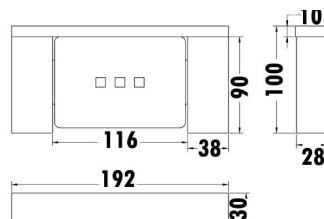

# SERIES 64 ACCESSORIES

MODERN TOILET ROLL HOLDER IN  
POLISHED STAINLESS STEEL

30MM HIGH FACE  
PANEL

600MM & 800MM  
WIDE

600MM & 800MM  
WIDE

- ROBE HOOK 1619440
- TOILET ROLL HOLDER 1619443
- HAND TOWEL HOLDER 1619444
- SHOWER SHELF GLASS 1619445
- TOILET BRUSH WALL HUNG 1619446
- SINGLE TOWEL RAIL 600MM 1619447
- SINGLE TOWEL RAIL 800MM 1619448

- TOWEL RACK 1619449
- SOAP DISH METAL 1619450
- DOUBLE TOWEL RAIL 600MM 1619451
- DOUBLE TOWEL RAIL 800MM 1619452

- MODERN ROUND CLEAN LINES
- STAINLESS STEEL
- SS304 POLISHED