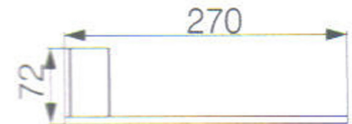

- ROBE HOOK 1625177
- TOILET ROLL HOLDER 1625178
- HAND TOWEL HOLDER 1625179
- SHOWER SHELF GLASS 1625180
- TOILET BRUSH WALL HUNG 1625181
- SINGLE TOWEL RAIL 610MM 1625182
- SINGLE TOWEL RAIL 750MM 1625183

- SOAP DISH METAL 1625184
- DOUBLE TOWEL RAIL 610MM 1625185
- DOUBLE TOWEL RAIL 750MM 1625186

- MODERN ROUND CLEAN LINES
- MATTE BLACK
- ELECTROPLATED