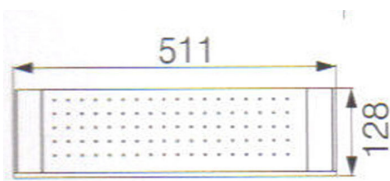

SERIES 64 ACCESSORIES

MODERN TOILET ROLL HOLDER

30MM HIGH
FACE PANEL

GLASS TRAY

610MM & 750MM
WIDE

610MM & 750MM
WIDE

- ROBE HOOK 1625177
- TOILET ROLL HOLDER 1625178
- HAND TOWEL HOLDER 1625179
- SHOWER SHELF GLASS 1625180
- TOILET BRUSH WALL HUNG 1625181
- SINGLE TOWEL RAIL 610MM 1625182
- SINGLE TOWEL RAIL 750MM 1625183

- SOAP DISH METAL 1625184
- DOUBLE TOWEL RAIL 610MM 1625185
- DOUBLE TOWEL RAIL 750MM 1625186

- MODERN ROUND CLEAN LINES
- MATTE BLACK
- ELECTROPLATED