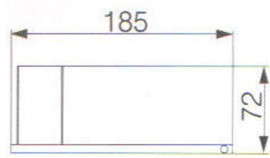

- ROBE HOOK 1625177
- TOILET ROLL HOLDER 1625178
- HAND TOWEL HOLDER 1625179
- SHOWER SHELF GLASS 1625180
- TOILET BRUSH WALL HUNG 1625181
- SINGLE TOWEL RAIL 610MM 1625182
- SINGLE TOWEL RAIL 750MM 1625183

- SOAP DISH METAL 1625184
- DOUBLE TOWEL RAIL 610MM 1625185
- DOUBLE TOWEL RAIL 750MM 1625186

- MODERN ROUND CLEAN LINES
- MATTE BLACK
- ELECTROPLATED