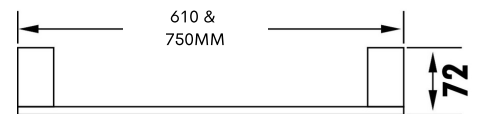

- ROBE HOOK 1625177
- TOILET ROLL HOLDER 1625178
- HAND TOWEL HOLDER 1625179
- SHOWER SHELF GLASS 1625180
- TOILET BRUSH WALL HUNG 1625181
- SINGLE TOWEL RAIL 610MM 1625182
- SINGLE TOWEL RAIL 750MM 1625183

- SOAP DISH METAL 1625184
- DOUBLE TOWEL RAIL 610MM 1625185
- DOUBLE TOWEL RAIL 750MM 1625186

- MODERN ROUND CLEAN LINES
- MATTE BLACK
- ELECTROPLATED