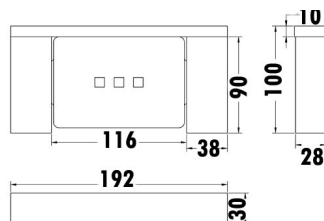

SERIES 64 ACCESSORIES

MODERN TOILET ROLL HOLDER

30MM HIGH
FACE PANEL

GLASS TRAY

610MM & 750MM
WIDE

610MM & 750MM
WIDE

- ROBE HOOK 1625177
- TOILET ROLL HOLDER 1625178
- HAND TOWEL HOLDER 1625179
- SHOWER SHELF GLASS 1625180
- TOILET BRUSH WALL HUNG 1625181
- SINGLE TOWEL RAIL 610MM 1625182
- SINGLE TOWEL RAIL 750MM 1625183

- SOAP DISH METAL 1625184
- DOUBLE TOWEL RAIL 610MM 1625185
- DOUBLE TOWEL RAIL 750MM 1625186

- MODERN ROUND CLEAN LINES
- MATTE BLACK
- ELECTROPLATED