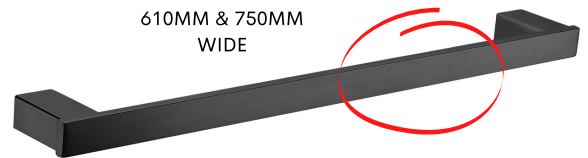

SERIES 64 ACCESSORIES

MODERN TOILET ROLL HOLDER

30MM HIGH
FACE PANEL

GLASS TRAY

610MM & 750MM
WIDE

610MM & 750MM
WIDE

- ROBE HOOK 1625177
- TOILET ROLL HOLDER 1625178
- HAND TOWEL HOLDER 1625179
- SHOWER SHELF GLASS 1625180
- TOILET BRUSH WALL HUNG 1625181
- SINGLE TOWEL RAIL 610MM 1625182
- SINGLE TOWEL RAIL 750MM 1625183

- SOAP DISH METAL 1625184
- DOUBLE TOWEL RAIL 610MM 1625185
- DOUBLE TOWEL RAIL 750MM 1625186

- MODERN ROUND CLEAN LINES
- MATTE BLACK
- ELECTROPLATED