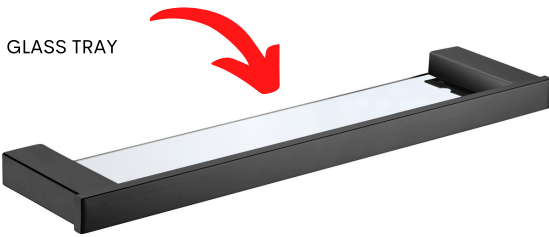

SERIES 64 ACCESSORIES

MODERN TOILET ROLL HOLDER

30MM HIGH
FACE PANEL

GLASS TRAY

610MM & 750MM
WIDE

610MM & 750MM
WIDE

- ROBE HOOK 1625177
- TOILET ROLL HOLDER 1625178
- HAND TOWEL HOLDER 1625179
- SHOWER SHELF GLASS 1625180
- TOILET BRUSH WALL HUNG 1625181
- SINGLE TOWEL RAIL 610MM 1625182
- SINGLE TOWEL RAIL 750MM 1625183

- SOAP DISH METAL 1625184
- DOUBLE TOWEL RAIL 610MM 1625185
- DOUBLE TOWEL RAIL 750MM 1625186

- MODERN ROUND CLEAN LINES
- MATTE BLACK
- ELECTROPLATED