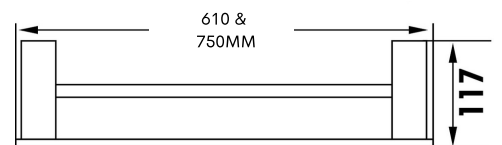

SERIES 64 ACCESSORIES

MODERN TOILET ROLL HOLDER

30MM HIGH
FACE PANEL

GLASS TRAY

610MM & 750MM
WIDE

610MM & 750MM
WIDE

- ROBE HOOK 1625177
- TOILET ROLL HOLDER 1625178
- HAND TOWEL HOLDER 1625179
- SHOWER SHELF GLASS 1625180
- TOILET BRUSH WALL HUNG 1625181
- SINGLE TOWEL RAIL 610MM 1625182
- SINGLE TOWEL RAIL 750MM 1625183

- SOAP DISH METAL 1625184
- DOUBLE TOWEL RAIL 610MM 1625185
- DOUBLE TOWEL RAIL 750MM 1625186

- MODERN ROUND CLEAN LINES
- MATTE BLACK
- ELECTROPLATED