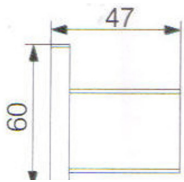

SERIES 64 ACCESSORIES

MODERN TOILET ROLL HOLDER

30MM HIGH
FACE PANEL

GLASS TRAY

610MM & 750MM
WIDE

610MM & 750MM
WIDE

- ROBE HOOK 1625177
- TOILET ROLL HOLDER 1625178
- HAND TOWEL HOLDER 1625179
- SHOWER SHELF GLASS 1625180
- TOILET BRUSH WALL HUNG 1625181
- SINGLE TOWEL RAIL 610MM 1625182
- SINGLE TOWEL RAIL 750MM 1625183

- SOAP DISH METAL 1625184
- DOUBLE TOWEL RAIL 610MM 1625185
- DOUBLE TOWEL RAIL 750MM 1625186

- MODERN ROUND CLEAN LINES
- MATTE BLACK
- ELECTROPLATED