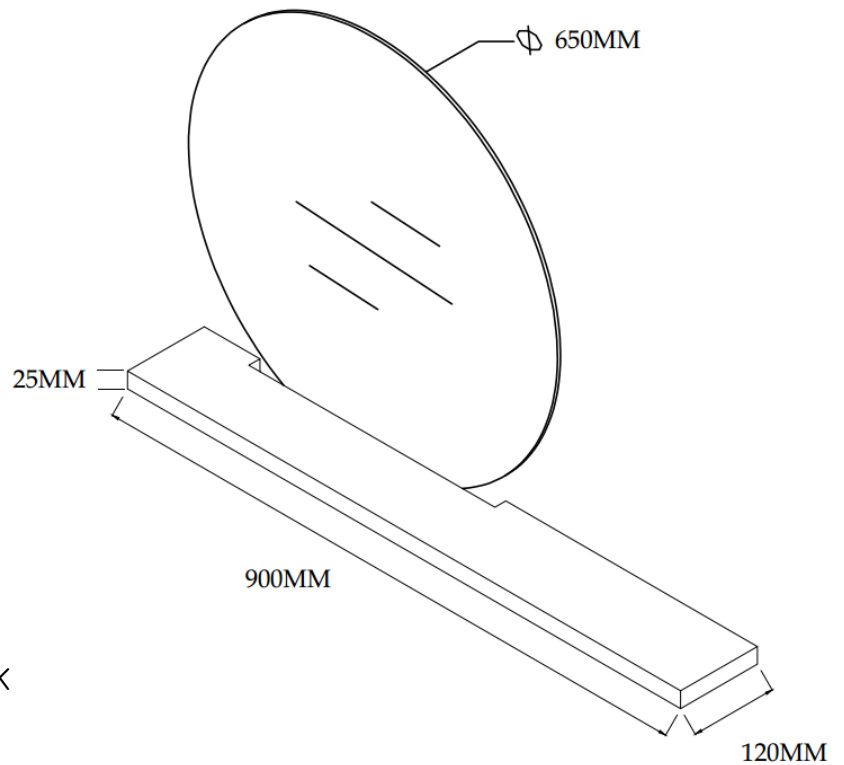

# RISING MOON MIRROR WITH INTEGRATED SHELF

CODE : 1634337

NAME : RISING MOON MIRROR & SHELF

SHELF COLOUR : OAK LAMINATE COLOUR

MIRROR SIZE : 650MM

SHELF SIZE : W900MM X D120MM x 25mm THICK

CARTON CONTAINS :  
1 X MIRROR  
1 X SHELF  
PAIR OF SHELF FIXINGS