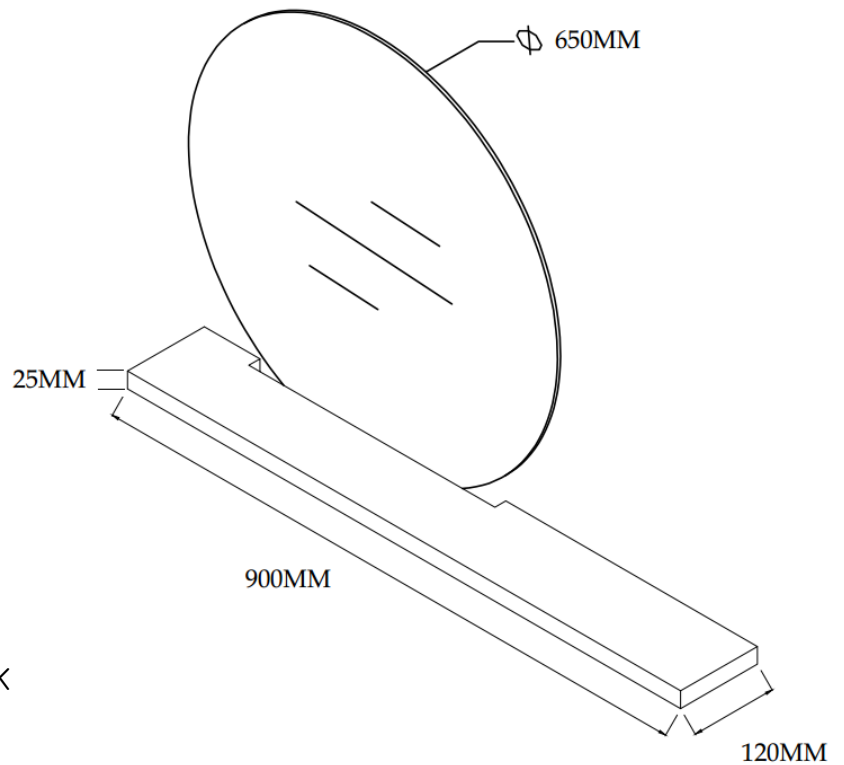

RISING MOON MIRROR WITH INTEGRATED SHELF

CODE : 1634336

NAME : RISING MOON MIRROR & SHELF

SHELF COLOUR : GLOSS WHITE

MIRROR SIZE : 650MM

SHELF SIZE : W900MM X D120MM x 25mm THICK

CARTON CONTAINS :
1 X MIRROR
1 X SHELF
PAIR OF SHELF FIXINGS