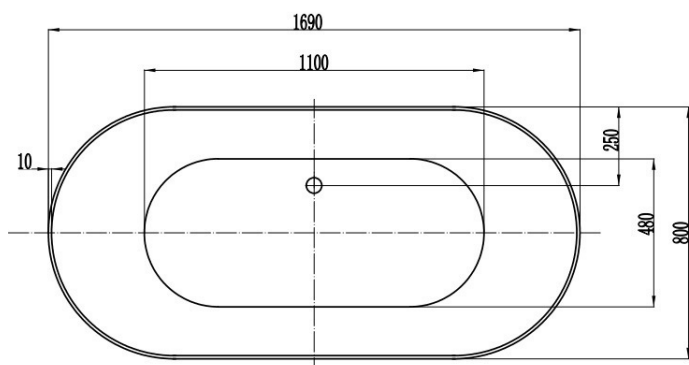

PRINCE

SLUMBER EDGE COMFORT

LENGTH 1690mm WIDTH 800mm

HEIGHT 580mm DEPTH 430mm TRAP CLEARANCE 125MM

LENGTH 1500mm WIDTH 745mm

HEIGHT 590mm DEPTH 450mm TRAP CLEARANCE 125MM

- SUPER THIN EDGE 10MM
- SANITARY GRADE ACRYLIC
- HIGH GLOSS WHITE FINISH
- MODERN DESIGN

- STEEL FRAME & ADJUSTABLE FEET FOR EASY INSTALLATION
- OFFSET WASTE POSITION FOR LARGER SEATING AREA

- **CODE : 1690mm 1632874**
- **CODE : 1500mm 1632872**