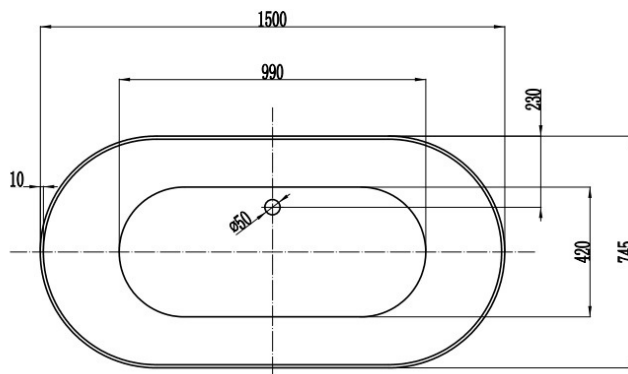

PRINCE

SLUMBER EDGE COMFORT

LENGTH 1690mm WIDTH 800mm

HEIGHT 580mm DEPTH 430mm TRAP CLEARANCE 125MM

LENGTH 1500mm WIDTH 745mm

HEIGHT 590mm DEPTH 450mm TRAP CLEARANCE 125MM

- SUPER THIN EDGE 10MM
- SANITARY GRADE ACRYLIC
- HIGH GLOSS WHITE FINISH
- MODERN DESIGN

- STEEL FRAME & ADJUSTABLE FEET FOR EASY INSTALLATION
- OFFSET WASTE POSITION FOR LARGER SEATING AREA

- **CODE : 1690mm 1632874**
- **CODE : 1500mm 1632872**