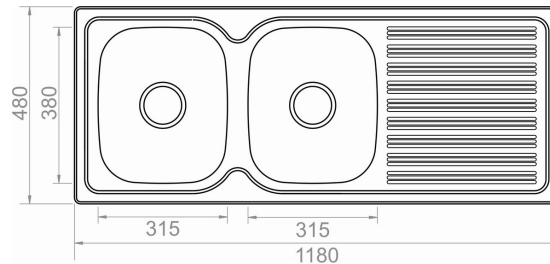

# PORTA INSET SINKS

PORTA RANGE  
COME WITH  
1 TAP HOLE

SINGLE BOWL  
LHB 1618103  
RHB 1618658  
780mmW X  
480mmD.  
170mm  
BOWL DEPTH

1&1/4 BOWL  
LHB 1618104  
RHB 1618659  
980mmW X  
480mmD.  
180mm & 140mm  
BOWL DEPTH

1&1/2 BOWL  
LHB 1618105  
RHB 1618660  
1080mmW X  
480mmD.  
180mm & 145mm  
BOWL DEPTH

DOUBLE BOWL  
LHB 1618106  
RHB 1618661  
1180mmW X  
480mmD.  
170mm  
BOWL DEPTH

DOUBLE C BOWL  
1618107  
1380mmW X  
480mmD.  
170mm  
BOWL DEPTH

- 304 STAINLESS STEEL
- .8mm THICKNESS
- SQUARE MODERN CORNERS
- STYLISH EASY CLEAN DRAINERS

- ALL ARE 1 TAP HOLE
- BOWLS CAN BE LEFT OR RIGHT

USE ACTUAL ITEM FOR CUT OUT MEASUREMENTS