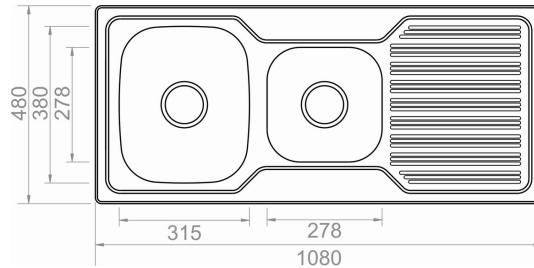

# PORTA INSET SINKS

PORTA RANGE  
COME WITH  
1 TAP HOLE

SINGLE BOWL  
LHB 1618103  
RHB 1618658  
780mmW X  
480mmD.  
170mm  
BOWL DEPTH

1&1/4 BOWL  
LHB 1618104  
RHB 1618659  
980mmW X  
480mmD.  
180mm & 140mm  
BOWL DEPTH

1&1/2 BOWL  
LHB 1618105  
RHB 1618660  
1080mmW X  
480mmD.  
180mm & 145mm  
BOWL DEPTH

DOUBLE BOWL  
LHB 1618106  
RHB 1618661  
1180mmW X  
480mmD.  
170mm  
BOWL DEPTH

DOUBLE C BOWL  
1618107  
1380mmW X  
480mmD.  
170mm  
BOWL DEPTH

- 304 STAINLESS STEEL
- .8mm THICKNESS
- SQUARE MODERN CORNERS
- STYLISH EASY CLEAN DRAINERS

- ALL ARE 1 TAP HOLE
- BOWLS CAN BE LEFT OR RIGHT

USE ACTUAL ITEM FOR CUT OUT MEASUREMENTS