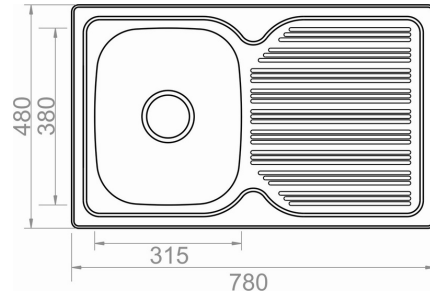

# PORTA INSET SINKS

PORTA RANGE  
COME WITH  
1 TAP HOLE

SINGLE BOWL  
LHB 1618103  
RHB 1618658  
780mmW X  
480mmD.  
170mm  
BOWL DEPTH

1&1/4 BOWL  
LHB 1618104  
RHB 1618659  
980mmW X  
480mmD.  
180mm & 140mm  
BOWL DEPTH

1&1/2 BOWL  
LHB 1618105  
RHB 1618660  
1080mmW X  
480mmD.  
180mm & 145mm  
BOWL DEPTH

DOUBLE BOWL  
LHB 1618106  
RHB 1618661  
1180mmW X  
480mmD.  
170mm  
BOWL DEPTH

DOUBLE C BOWL  
1618107  
1380mmW X  
480mmD.  
170mm  
BOWL DEPTH

- 304 STAINLESS STEEL
- .8mm THICKNESS
- SQUARE MODERN CORNERS
- STYLISH EASY CLEAN DRAINERS

- ALL ARE 1 TAP HOLE
- BOWLS CAN BE LEFT OR RIGHT

USE ACTUAL ITEM FOR CUT OUT MEASUREMENTS