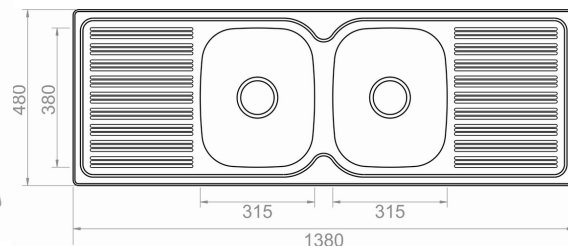

# PORTA INSET SINKS

PORTA RANGE  
COME WITH  
1 TAP HOLE

SINGLE BOWL  
LHB 1618103  
RHB 1618658  
780mmW X  
480mmD.  
170mm  
BOWL DEPTH

1&1/4 BOWL  
LHB 1618104  
RHB 1618659  
980mmW X  
480mmD.  
180mm & 140mm  
BOWL DEPTH

1&1/2 BOWL  
LHB 1618105  
RHB 1618660  
1080mmW X  
480mmD.  
180mm & 145mm  
BOWL DEPTH

DOUBLE BOWL  
LHB 1618106  
RHB 1618661  
1180mmW X  
480mmD.  
170mm  
BOWL DEPTH

DOUBLE C BOWL  
1618107  
1380mmW X  
480mmD.  
170mm  
BOWL DEPTH

- 304 STAINLESS STEEL
- .8mm THICKNESS
- SQUARE MODERN CORNERS
- STYLISH EASY CLEAN DRAINERS

- ALL ARE 1 TAP HOLE
- BOWLS CAN BE LEFT OR RIGHT

USE ACTUAL ITEM FOR CUT OUT MEASUREMENTS