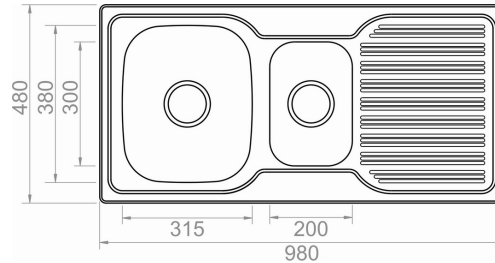

# PORTA INSET SINKS

PORTA RANGE  
COME WITH  
1 TAP HOLE

SINGLE BOWL  
LHB 1618103  
RHB 1618658  
780mmW X  
480mmD.  
170mm  
BOWL DEPTH

1&1/4 BOWL  
LHB 1618104  
RHB 1618659  
980mmW X  
480mmD.  
180mm & 140mm  
BOWL DEPTH

1&1/2 BOWL  
LHB 1618105  
RHB 1618660  
1080mmW X  
480mmD.  
180mm & 145mm  
BOWL DEPTH

DOUBLE BOWL  
LHB 1618106  
RHB 1618661  
1180mmW X  
480mmD.  
170mm  
BOWL DEPTH

DOUBLE C BOWL  
1618107  
1380mmW X  
480mmD.  
170mm  
BOWL DEPTH

- 304 STAINLESS STEEL
- .8mm THICKNESS
- SQUARE MODERN CORNERS
- STYLISH EASY CLEAN DRAINERS

- ALL ARE 1 TAP HOLE
- BOWLS CAN BE LEFT OR RIGHT

USE ACTUAL ITEM FOR CUT OUT MEASUREMENTS