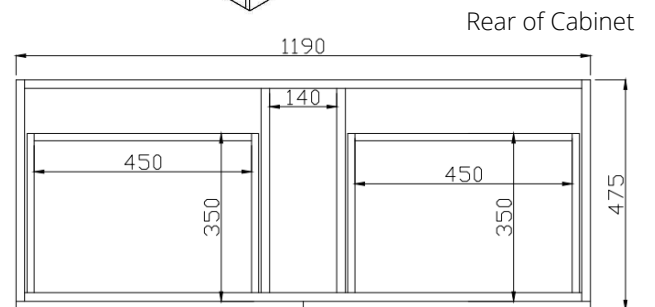

MANSFIELD

1.

2.

3.

4.

1. 1630277 600mm
2 DRAWERS
APPROX : 600W X 480D X 500H

2. 1630278 750mm
2 DRAWERS
APPROX : 750W X 480D X 500H

3. 1630279 900mm
2 DRAWERS
APPROX : 900W X 480D X 500H

4. 1630280 1200mm
4 DRAWERS
APPROX : 1200W X 480D X 500H

- FULL GLOSS WHITE
- FINGERPULL HANDLE
- CHROME OVERFLOW
- 1TH SUPER THIN POLYSTONE TOP WITH DEFINED LINES
- SOFT CLOSE DRAWERS
- TAPWARE EXTRA

Allow +/- Measurement Variations

1. 1630277 600mm
2 DRAWERS
APPROX : 600W X 480D X 500H

2. 1630278 750mm
2 DRAWERS
APPROX : 750W X 480D X 500H

3. 1630279 900mm
2 DRAWERS
APPROX : 900W X 480D X 500H

Aerial View

4. 1630280 1200mm
4 DRAWERS
APPROX : 1200W X 480D X 500H

Aerial view

Disclaimer: Products in this specification manual must by regulation be installed by licensed and registered trade people. The manufacturer/distributor reserves the right to vary specifications or delete models from their range without prior notification. Dimensions and set-outs listed are correct at time of publication however the manufacturer/distributor takes no responsibility for printing errors.