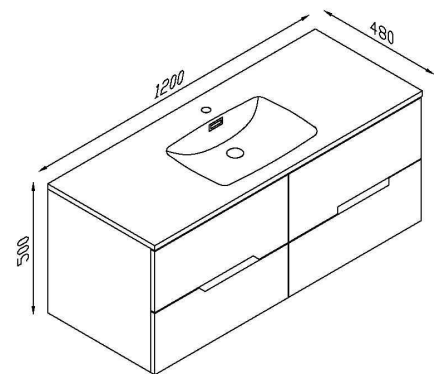

MANSFIELD

1.

2.

3.

4.

1. 1630277 600mm
2 DRAWERS
APPROX : 600W X 480D X 500H

2. 1630278 750mm
2 DRAWERS
APPROX : 750W X 480D X 500H

3. 1630279 900mm
2 DRAWERS
APPROX : 900W X 480D X 500H

4. 1630280 1200mm
4 DRAWERS
APPROX : 1200W X 480D X 500H

- FULL GLOSS WHITE
- FINGERPULL HANDLE
- CHROME OVERFLOW
- 1TH SUPER THIN POLYSTONE TOP WITH DEFINED LINES
- SOFT CLOSE DRAWERS
- TAPWARE EXTRA

Allow +/- Measurement Variations

1. 1630277 600mm
2 DRAWERS
APPROX : 600W X 480D X 500H

2. 1630278 750mm
2 DRAWERS
APPROX : 750W X 480D X 500H

3. 1630279 900mm
2 DRAWERS
APPROX : 900W X 480D X 500H

Aerial View

4. 1630280 1200mm
4 DRAWERS
APPROX : 1200W X 480D X 500H

Aerial view

Disclaimer: Products in this specification manual must by regulation be installed by licensed and registered trade people. The manufacturer/distributor reserves the right to vary specifications or delete models from their range without prior notification. Dimensions and set-outs listed are correct at time of publication however the manufacturer/distributor takes no responsibility for printing errors.