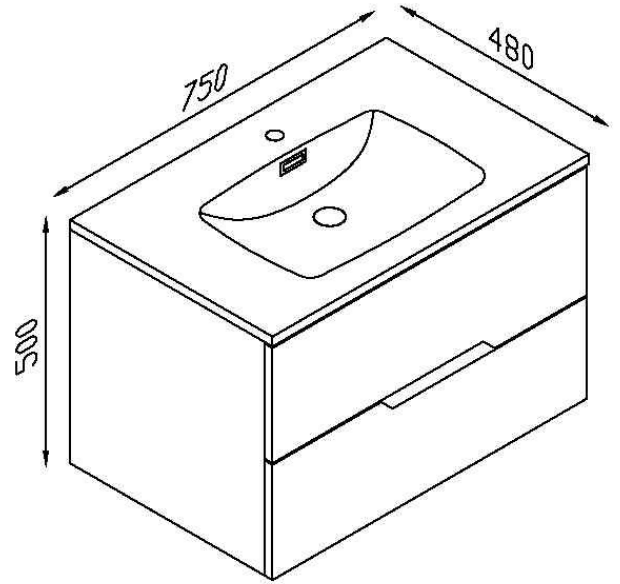

MANSFIELD

1.

2.

3.

4.

1. 1630277 600mm
2 DRAWERS
APPROX : 600W X 480D X 500H

2. 1630278 750mm
2 DRAWERS
APPROX : 750W X 480D X 500H

3. 1630279 900mm
2 DRAWERS
APPROX : 900W X 480D X 500H

4. 1630280 1200mm
4 DRAWERS
APPROX : 1200W X 480D X 500H

- FULL GLOSS WHITE
- FINGERPULL HANDLE
- CHROME OVERFLOW
- 1TH SUPER THIN POLYSTONE TOP WITH DEFINED LINES
- SOFT CLOSE DRAWERS
- TAPWARE EXTRA

Allow +/- Measurement Variations

1. 1630277 600mm
2 DRAWERS
APPROX : 600W X 480D X 500H

2. 1630278 750mm
2 DRAWERS
APPROX : 750W X 480D X 500H

3. 1630279 900mm
2 DRAWERS
APPROX : 900W X 480D X 500H

Aerial View

4. 1630280 1200mm
4 DRAWERS
APPROX : 1200W X 480D X 500H