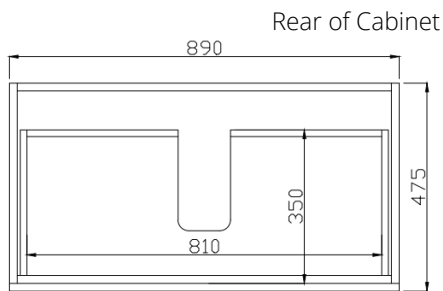

MANSFIELD

1.

2.

3.

4.

1. 1630277 600mm
2 DRAWERS
APPROX : 600W X 480D X 500H

2. 1630278 750mm
2 DRAWERS
APPROX : 750W X 480D X 500H

3. 1630279 900mm
2 DRAWERS
APPROX : 900W X 480D X 500H

4. 1630280 1200mm
4 DRAWERS
APPROX : 1200W X 480D X 500H

- FULL GLOSS WHITE
- FINGERPULL HANDLE
- CHROME OVERFLOW
- 1TH SUPER THIN POLYSTONE TOP WITH DEFINED LINES
- SOFT CLOSE DRAWERS
- TAPWARE EXTRA

Allow +/- Measurement Variations

1. 1630277 600mm
2 DRAWERS
APPROX : 600W X 480D X 500H

2. 1630278 750mm
2 DRAWERS
APPROX : 750W X 480D X 500H

3. 1630279 900mm
2 DRAWERS
APPROX : 900W X 480D X 500H

Aerial View

4. 1630280 1200mm
4 DRAWERS
APPROX : 1200W X 480D X 500H