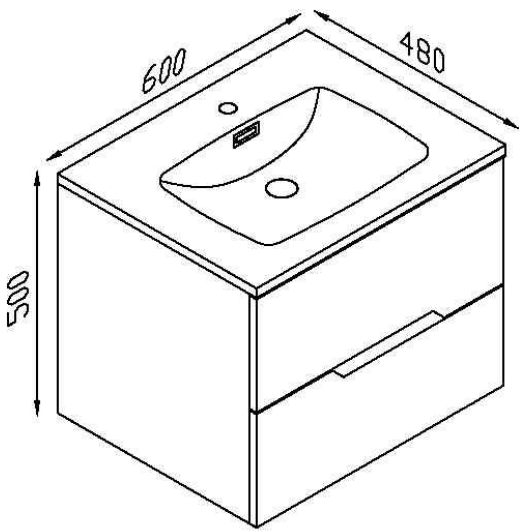

MANSFIELD

1.

2.

3.

4.

1. 1630277 600mm
2 DRAWERS
APPROX : 600W X 480D X 500H

2. 1630278 750mm
2 DRAWERS
APPROX : 750W X 480D X 500H

3. 1630279 900mm
2 DRAWERS
APPROX : 900W X 480D X 500H

4. 1630280 1200mm
4 DRAWERS
APPROX : 1200W X 480D X 500H

- FULL GLOSS WHITE
- FINGERPULL HANDLE
- CHROME OVERFLOW
- 1TH SUPER THIN POLYSTONE TOP WITH DEFINED LINES
- SOFT CLOSE DRAWERS
- TAPWARE EXTRA

Allow +/- Measurement Variations

1. 1630277 600mm
2 DRAWERS
APPROX : 600W X 480D X 500H

2. 1630278 750mm
2 DRAWERS
APPROX : 750W X 480D X 500H

3. 1630279 900mm
2 DRAWERS
APPROX : 900W X 480D X 500H

Aerial View

4. 1630280 1200mm
4 DRAWERS
APPROX : 1200W X 480D X 500H