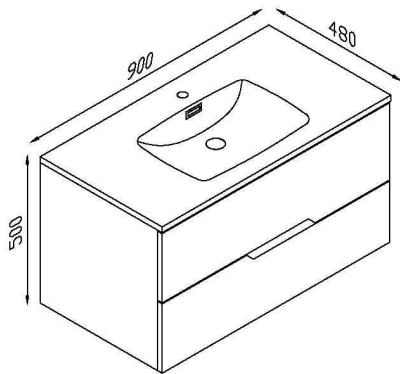

MANSFIELD

1.

2.

3.

4.

1. 1630277 600mm
2 DRAWERS
APPROX : 600W X 480D X 500H

2. 1630278 750mm
2 DRAWERS
APPROX : 750W X 480D X 500H

3. 1630279 900mm
2 DRAWERS
APPROX : 900W X 480D X 500H

4. 1630280 1200mm
4 DRAWERS
APPROX : 1200W X 480D X 500H

- FULL GLOSS WHITE
- FINGERPULL HANDLE
- CHROME OVERFLOW
- 1TH SUPER THIN POLYSTONE TOP WITH DEFINED LINES
- SOFT CLOSE DRAWERS
- TAPWARE EXTRA

Allow +/- Measurement Variations

1. 1630277 600mm
2 DRAWERS
APPROX : 600W X 480D X 500H

2. 1630278 750mm
2 DRAWERS
APPROX : 750W X 480D X 500H

3. 1630279 900mm
2 DRAWERS
APPROX : 900W X 480D X 500H

Aerial View

4. 1630280 1200mm
4 DRAWERS
APPROX : 1200W X 480D X 500H