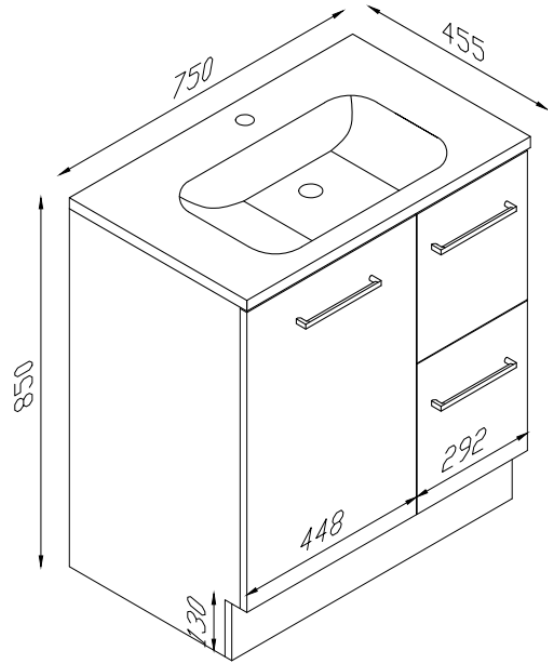

# LODDON

1.

2.

3.

4.

**1. 1630266 600mm**  
2 DOOR  
APPROX : 600W X 455D X 850H

**2. 1630267 750mm**  
1 DOOR 2 DRAWER  
APPROX : 750W X 455D X 850H

**3. 1630268 900mm**  
2 DOOR RH DRAWER  
APPROX : 900W X 455D X 850H

**4. 1630269 1200mm**  
2 DOOR 2 DRAWER  
APPROX : 1200W X 455D X 850H

- FULL GLOSS WHITE
- BRUSHED CHROME HANDLES
- INTERNAL SHELF
- 1TH SUPER THIN POLYSTONE TOP WITH MODERN LINES
- SOFT CLOSE DRAWER & DOORS

- ALLOW FOR +/- VARIATIONS TO MEASUREMENTS
- TAPWARE & WASTE ARE EXTRA

**1. 1630266 600mm**  
2 DOOR  
APPROX : 600W X 455D X 850H

**2. 1630267 750mm**  
1 DOOR 2 DRAWER  
APPROX : 750W X 455D X 850H

**3. 1630268 900mm**  
2 DOOR RH DRAWER  
APPROX : 900W X 455D X 850H

**4. 1630269 1200mm**  
2 DOOR 2 DRAWER  
APPROX : 1200W X 455D X 850H