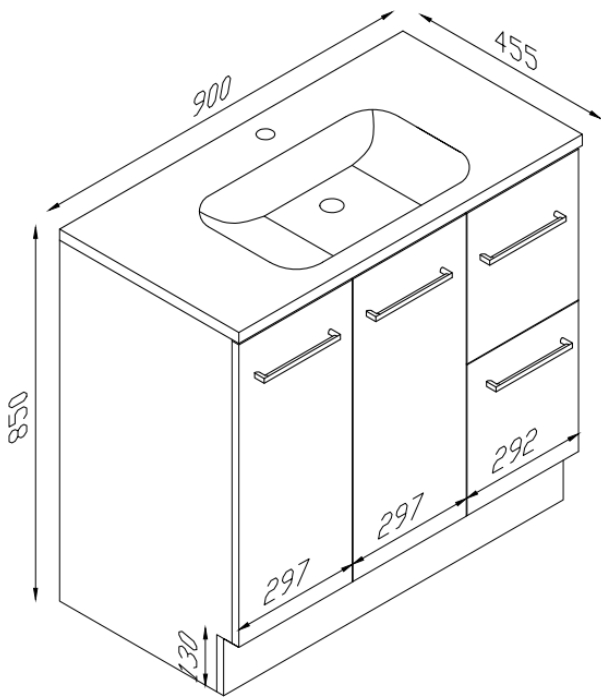

# LODDON

1.

2.

3.

4.

**1. 1630266 600mm**  
2 DOOR  
APPROX : 600W X 455D X 850H

**2. 1630267 750mm**  
1 DOOR 2 DRAWER  
APPROX : 750W X 455D X 850H

**3. 1630268 900mm**  
2 DOOR RH DRAWER  
APPROX : 900W X 455D X 850H

**4. 1630269 1200mm**  
2 DOOR 2 DRAWER  
APPROX : 1200W X 455D X 850H

- FULL GLOSS WHITE
- BRUSHED CHROME HANDLES
- INTERNAL SHELF
- 1TH SUPER THIN POLYSTONE TOP WITH MODERN LINES
- SOFT CLOSE DRAWER & DOORS

- ALLOW FOR +/- VARIATIONS TO MEASUREMENTS
- TAPWARE & WASTE ARE EXTRA

**1. 1630266 600mm**  
2 DOOR  
APPROX : 600W X 455D X 850H

**2. 1630267 750mm**  
1 DOOR 2 DRAWER  
APPROX : 750W X 455D X 850H

**3. 1630268 900mm**  
2 DOOR RH DRAWER  
APPROX : 900W X 455D X 850H

**4. 1630269 1200mm**  
2 DOOR 2 DRAWER  
APPROX : 1200W X 455D X 850H