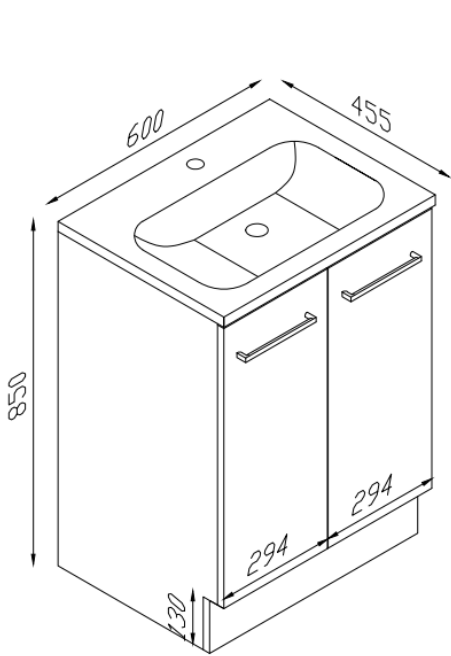

# LODDON

1.

2.

3.

4.

**1. 1630266 600mm**  
2 DOOR  
APPROX : 600W X 455D X 850H

**2. 1630267 750mm**  
1 DOOR 2 DRAWER  
APPROX : 750W X 455D X 850H

**3. 1630268 900mm**  
2 DOOR RH DRAWER  
APPROX : 900W X 455D X 850H

**4. 1630269 1200mm**  
2 DOOR 2 DRAWER  
APPROX : 1200W X 455D X 850H

- FULL GLOSS WHITE
- BRUSHED CHROME HANDLES
- INTERNAL SHELF
- 1TH SUPER THIN POLYSTONE TOP WITH MODERN LINES
- SOFT CLOSE DRAWER & DOORS

- ALLOW FOR +/- VARIATIONS TO MEASUREMENTS
- TAPWARE & WASTE ARE EXTRA

**1. 1630266 600mm**  
2 DOOR  
APPROX : 600W X 455D X 850H

**2. 1630267 750mm**  
1 DOOR 2 DRAWER  
APPROX : 750W X 455D X 850H

**3. 1630268 900mm**  
2 DOOR RH DRAWER  
APPROX : 900W X 455D X 850H

**4. 1630269 1200mm**  
2 DOOR 2 DRAWER  
APPROX : 1200W X 455D X 850H