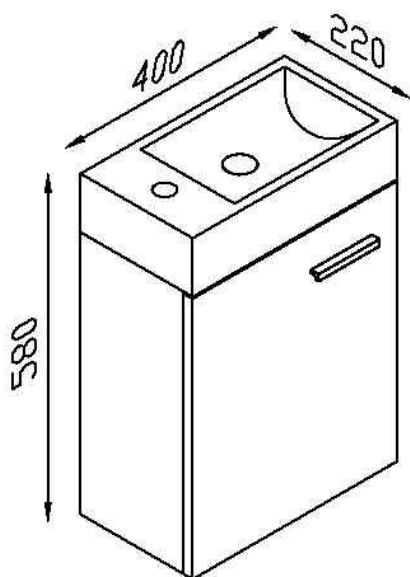

Generous Bowl Size

**3. 1630272 COLAC**  
FINGERPULL HANDLE  
1 TAP HOLE LH SIDE ONLY  
OVERFLOW  
TIDY SHELF ON DOOR INSIDE  
APPROX : 450W X 320D X 530H

FULL GLOSS WHITE FINISH

SOFT CLOSE DOORS

POLYSTONE WHITE TOP

TAPWARE & WASTE EXTRA

ALLOW FOR +/- VARIATIONS TO MEASUREMENTS

**1. 1630270 BAYSIDE**

SOLID CHROME HANDLE

1 TAP HOLE TOP REVERSIBLE

APPROX : 400W X 220D X 580H

**2. 1630271 PENINSULA**

SOLID CHROME HANDLE

1 TAP HOLE TOP REVERSIBLE

APPROX : 530W X 320D X 530H

**DELETED JULY  
2022**

**3. 1630272 COLAC**

FINGERPULL HANDLE

1 TAP HOLE LH SIDE ONLY

OVERFLOW

TIDY SHELF ON DOOR INSIDE

APPROX : 450W X 320D X 530H