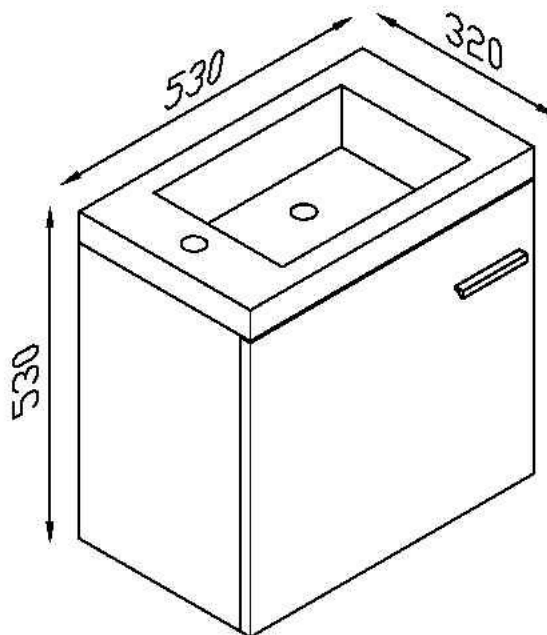

Generous Bowl Size

**3. 1630272 COLAC**  
FINGERPULL HANDLE  
1 TAP HOLE LH SIDE ONLY  
OVERFLOW  
TIDY SHELF ON DOOR INSIDE  
APPROX : 450W X 320D X 530H

FULL GLOSS WHITE FINISH

SOFT CLOSE DOORS

POLYSTONE WHITE TOP

TAPWARE & WASTE EXTRA

ALLOW FOR +/- VARIATIONS TO MEASUREMENTS

**1. 1630270 BAYSIDE**

SOLID CHROME HANDLE

1 TAP HOLE TOP REVERSIBLE

APPROX : 400W X 220D X 580H

**2. 1630271 PENINSULA**

SOLID CHROME HANDLE

1 TAP HOLE TOP REVERSIBLE

APPROX : 530W X 320D X 530H

**DELETED JULY  
2022**

**3. 1630272 COLAC**

FINGERPULL HANDLE

1 TAP HOLE LH SIDE ONLY

OVERFLOW

TIDY SHELF ON DOOR INSIDE

APPROX : 450W X 320D X 530H