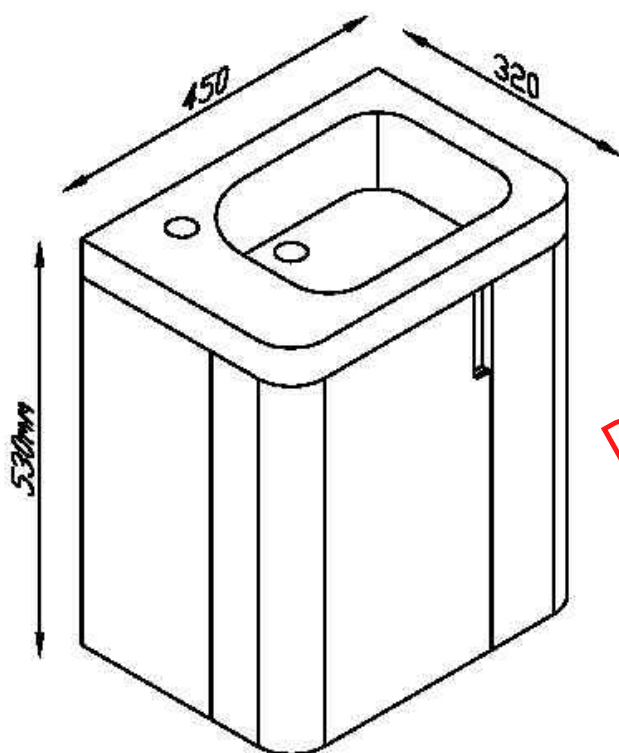

Generous Bowl Size

**3. 1630272 COLAC**  
FINGERPULL HANDLE  
1 TAP HOLE LH SIDE ONLY  
OVERFLOW  
TIDY SHELF ON DOOR INSIDE  
APPROX : 450W X 320D X 530H

FULL GLOSS WHITE FINISH

SOFT CLOSE DOORS

POLYSTONE WHITE TOP

TAPWARE & WASTE EXTRA

ALLOW FOR +/- VARIATIONS TO MEASUREMENTS

**1. 1630270 BAYSIDE**

SOLID CHROME HANDLE

1 TAP HOLE TOP REVERSIBLE

APPROX : 400W X 220D X 580H

**2. 1630271 PENINSULA**

SOLID CHROME HANDLE

1 TAP HOLE TOP REVERSIBLE

APPROX : 530W X 320D X 530H

**DELETED JULY  
2022**

**3. 1630272 COLAC**

FINGERPULL HANDLE

1 TAP HOLE LH SIDE ONLY

OVERFLOW

TIDY SHELF ON DOOR INSIDE