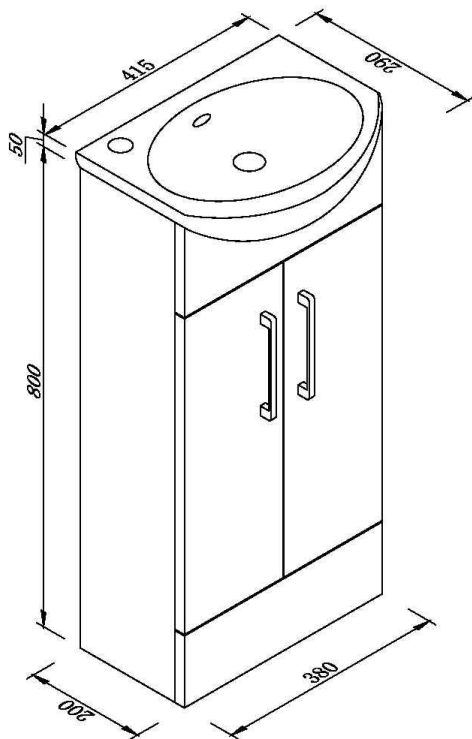

# ORBIT COMPACT

OVERFLOW

ADJUSTABLE  
SHELF

- 1621397 ORBIT
- 420W X 300D X 850H
- 1 TAP HOLE LEFT HAND SIDE

- VITREOUS CHINA TOP
- OVERFLOW IN BASIN
- 2 DOOR SOFT CLOSE
- FULL GLOSS WHITE

- TAPWARE & WASTE EXTRAEXTRA
- ALLOW FOR +/- MEASUREMENT VARIATIONS