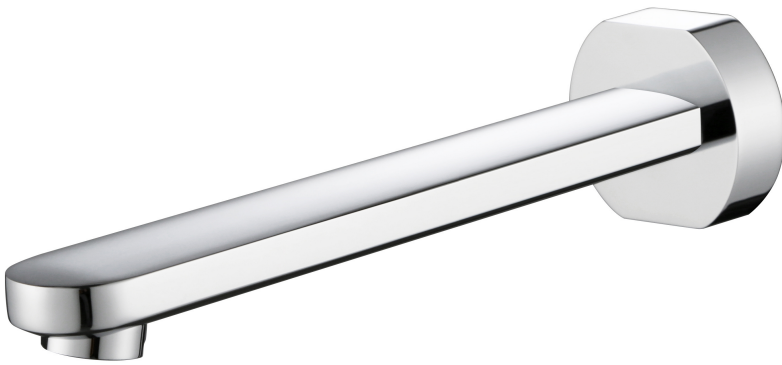

# WALL SPOUTS

1629677  
BARKLY CHROME  
SOLID BRASS CONSTRUCTION  
200MM REACH

1625742  
IKON KARA CHROME  
SOLID BRASS CONSTRUCTION  
167MM REACH

1625743  
IKON KARA  
WHITE & CHROME  
SOLID BRASS CONSTRUCTION  
167MM REACH

**Deleted April 2021**

1625761  
IKON SETO CHROME  
SOLID BRASS CONSTRUCTION  
182MM REACH

1640964  
IKON HALI CHROME  
24MM DIA SPOUT CURVED  
47MM DIA X 6MM THICK DRESS RING  
175MM REACH

1632045  
IKON HALI CHROME  
24MM DIA SPOUT STRAIGHT  
45MM DIA X 5MM THICK DRESS RING  
175MM REACH

---

1/2" FEMALE INLETS

REACH MEASUREMENT IS WALL TO CENTER OF AERATOR

---

1625174

ADRA

BLACK

SOLID BRASS CONSTRUCTION

160MM REACH

**Deleted Apr '21**

1625176

TITAN SWIVEL