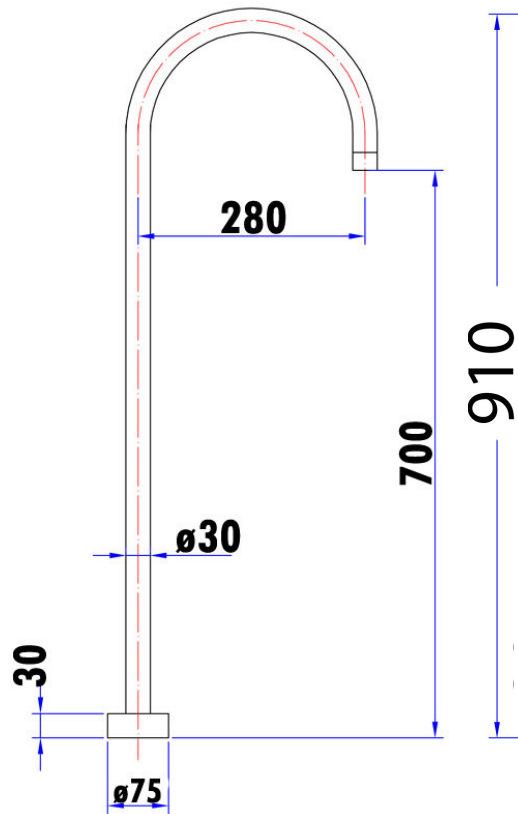

FLOOR SPOUTS

1619782
SEDA ROUND FIXED SPOUT
CHROME
Deleted Apr '21

1619783
RODES SQUARE FIXED SPOUT
CHROME
Deleted Apr '21