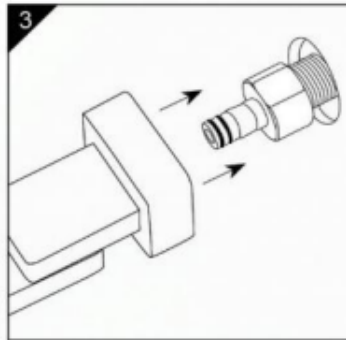

# WALL SPOUTS

1629885  
CELIA SWIVEL SPOUT  
CHROME  
SOLID BRASS CONSTRUCTION  
242MM REACH  
EASY INSTALLATION

1629886  
ECCO SWIVEL SPOUT  
CHROME  
SOLID BRASS CONSTRUCTION  
236MM REACH  
EASY INSTALLATION

## Screw adaptor for easy installation

---

1/2" FEMALE INLETS

REACH MEASUREMENT IS WALL TO CENTER OF AERATOR

---