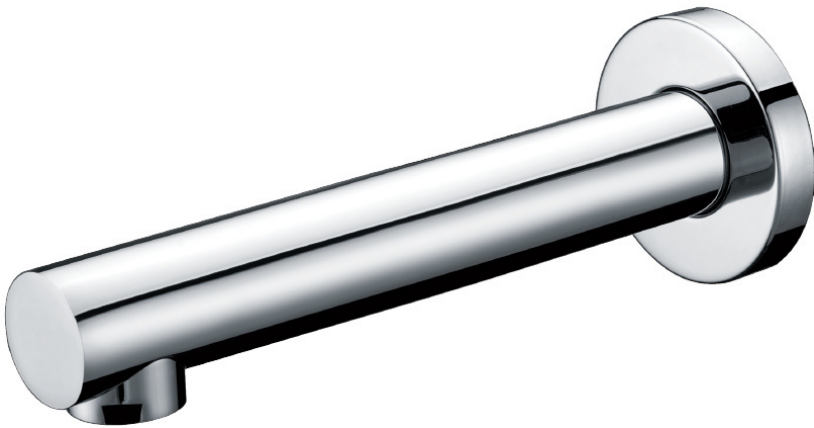

**Deleted April 2021**

1625761  
IKON SETO CHROME  
SOLID BRASS CONSTRUCTION  
182MM REACH

1640964  
IKON HALI CHROME  
24MM DIA SPOUT CURVED  
47MM DIA X 6MM THICK DRESS RING  
175MM REACH

1632045  
IKON HALI CHROME  
24MM DIA SPOUT STRAIGHT  
45MM DIA X 5MM THICK DRESS RING  
175MM REACH

---

1/2" FEMALE INLETS

REACH MEASUREMENT IS WALL TO CENTER OF AERATOR

---

# WALL SPOUTS

1620382  
DEMOS  
CHROME  
28MM DIA SPOUT  
60MM DIA X 10MM THICK DRESS RING  
180MM REACH

1620383  
DEMOS  
CHROME  
28MM WIDE SPOUT  
60MM DIA X 10MM THICK DRESS RING  
220MM REACH

1620385  
ADRA  
CHROME  
SOLID BRASS CONSTRUCTION  
26MM X 26MM BACKPLATE  
160MM REACH  
**Deleted Apr '21**

1619784  
MIMAS SWIVEL  
CHROME  
227MM REACH

---

1/2' FEMALE INLETS

REACH MEASUREMENT IS WALL TO CENTER OF AERATOR

---