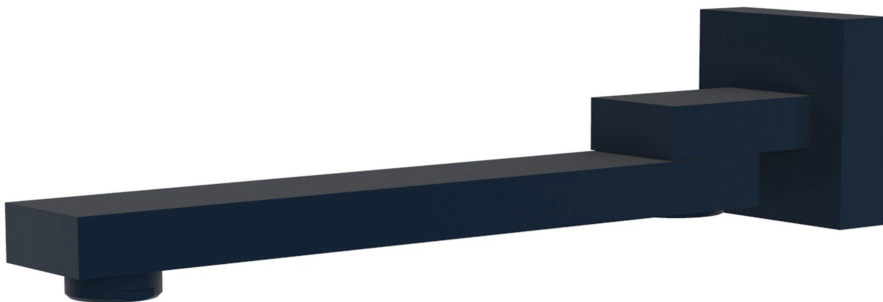

1625176

TITAN SWIVEL

BLACK

SOLID BRASS CONSTRUCTION

233MM REACH