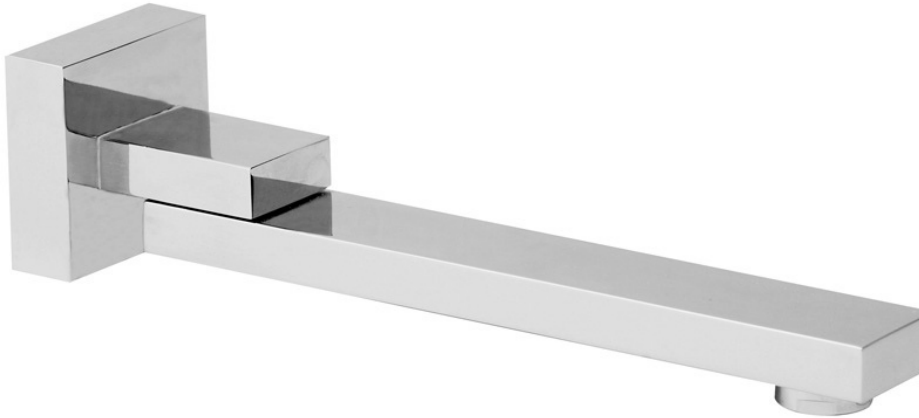

# WALL SPOUTS

1620382  
DEMOS  
CHROME  
28MM DIA SPOUT  
60MM DIA X 10MM THICK DRESS RING  
180MM REACH

1620383  
DEMOS  
CHROME  
28MM WIDE SPOUT  
60MM DIA X 10MM THICK DRESS RING  
220MM REACH

1620385  
ADRA  
CHROME  
SOLID BRASS CONSTRUCTION  
26MM X 26MM BACKPLATE  
160MM REACH  
**Deleted Apr '21**

1619784  
MIMAS SWIVEL  
CHROME  
227MM REACH

---

1/2' FEMALE INLETS

REACH MEASUREMENT IS WALL TO CENTER OF AERATOR

---

# WALL SPOUTS

1619785  
TITAN SWIVEL  
CHROME  
SOLID BRASS CONSTRUCTION  
233MM REACH

1619786  
SLOT  
CHROME  
SOLID BRASS CONSTRUCTION  
BACKPLATE 79MM X 47MM  
180MM REACH

1619787  
CALYPSO  
CHROME  
SOLID BRASS CONSTRUCTION  
183MM REACH

# WALL SPOUTS

1629885  
CELIA SWIVEL SPOUT  
CHROME  
SOLID BRASS CONSTRUCTION  
242MM REACH  
EASY INSTALLATION

1629886  
ECCO SWIVEL SPOUT  
CHROME  
SOLID BRASS CONSTRUCTION  
236MM REACH  
EASY INSTALLATION