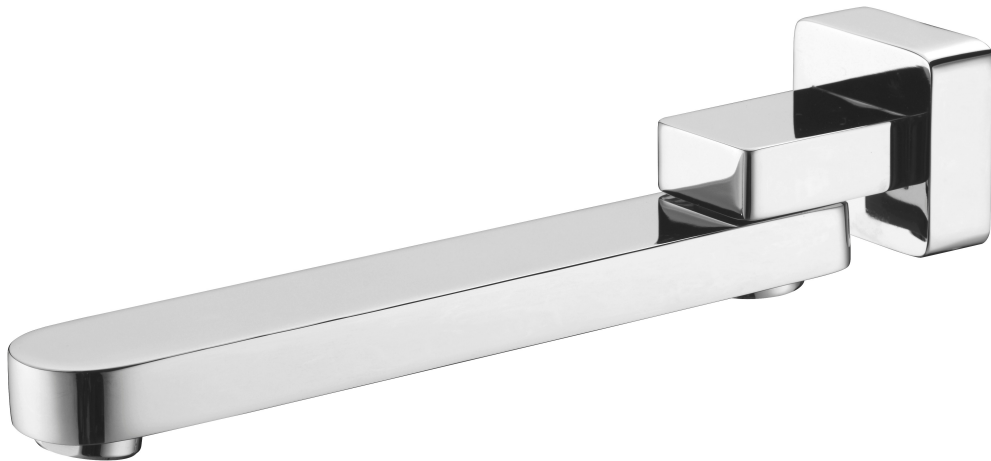

# WALL SPOUTS

1619785  
TITAN SWIVEL  
CHROME  
SOLID BRASS CONSTRUCTION  
233MM REACH

1619786  
SLOT  
CHROME  
SOLID BRASS CONSTRUCTION  
BACKPLATE 79MM X 47MM  
180MM REACH

1619787  
CALYPSO  
CHROME  
SOLID BRASS CONSTRUCTION  
183MM REACH

1619788  
PHOBE  
CHROME  
SOLID BRASS CONSTRUCTION  
178MM REACH

---

1/2" FEMALE INLETS

REACH MEASUREMENT IS WALL TO CENTER OF AERATOR

---

# WALL SPOUTS

1629885  
CELIA SWIVEL SPOUT  
CHROME  
SOLID BRASS CONSTRUCTION  
242MM REACH  
EASY INSTALLATION

1629886  
ECCO SWIVEL SPOUT  
CHROME  
SOLID BRASS CONSTRUCTION  
236MM REACH  
EASY INSTALLATION