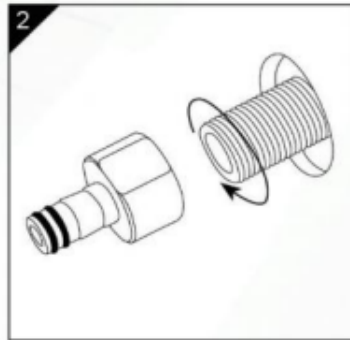

1619788  
PHOBE  
CHROME  
SOLID BRASS CONSTRUCTION  
178MM REACH

---

1/2" FEMALE INLETS

REACH MEASUREMENT IS WALL TO CENTER OF AERATOR

---

# WALL SPOUTS

1629885  
CELIA SWIVEL SPOUT  
CHROME  
SOLID BRASS CONSTRUCTION  
242MM REACH  
EASY INSTALLATION

1629886  
ECCO SWIVEL SPOUT  
CHROME  
SOLID BRASS CONSTRUCTION  
236MM REACH  
EASY INSTALLATION

## Screw adaptor for easy installation

---

1/2" FEMALE INLETS

REACH MEASUREMENT IS WALL TO CENTER OF AERATOR

---