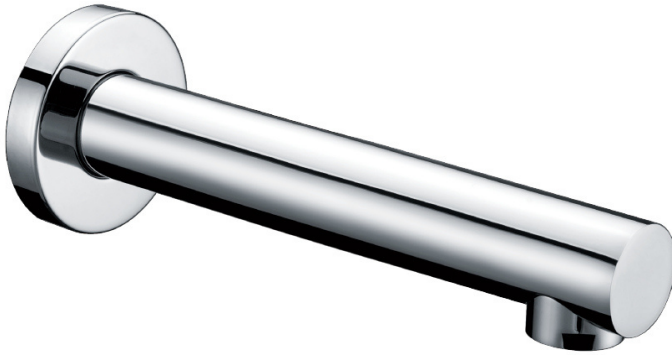

**Deleted April 2021**

1625761  
IKON SETO CHROME  
SOLID BRASS CONSTRUCTION  
182MM REACH

1640964  
IKON HALI CHROME  
24MM DIA SPOUT CURVED  
47MM DIA X 6MM THICK DRESS RING  
175MM REACH

1632045  
IKON HALI CHROME  
24MM DIA SPOUT STRAIGHT  
45MM DIA X 5MM THICK DRESS RING  
175MM REACH

---

1/2" FEMALE INLETS

REACH MEASUREMENT IS WALL TO CENTER OF AERATOR

---

# WALL SPOUTS

1620382  
DEMOS  
CHROME  
28MM DIA SPOUT  
60MM DIA X 10MM THICK DRESS RING  
180MM REACH

1620383  
DEMOS  
CHROME  
28MM WIDE SPOUT  
60MM DIA X 10MM THICK DRESS RING  
220MM REACH

1620385  
ADRA  
CHROME  
SOLID BRASS CONSTRUCTION  
26MM X 26MM BACKPLATE  
160MM REACH  
**Deleted Apr '21**

1619784  
MIMAS SWIVEL  
CHROME  
227MM REACH

---

1/2' FEMALE INLETS

REACH MEASUREMENT IS WALL TO CENTER OF AERATOR

---