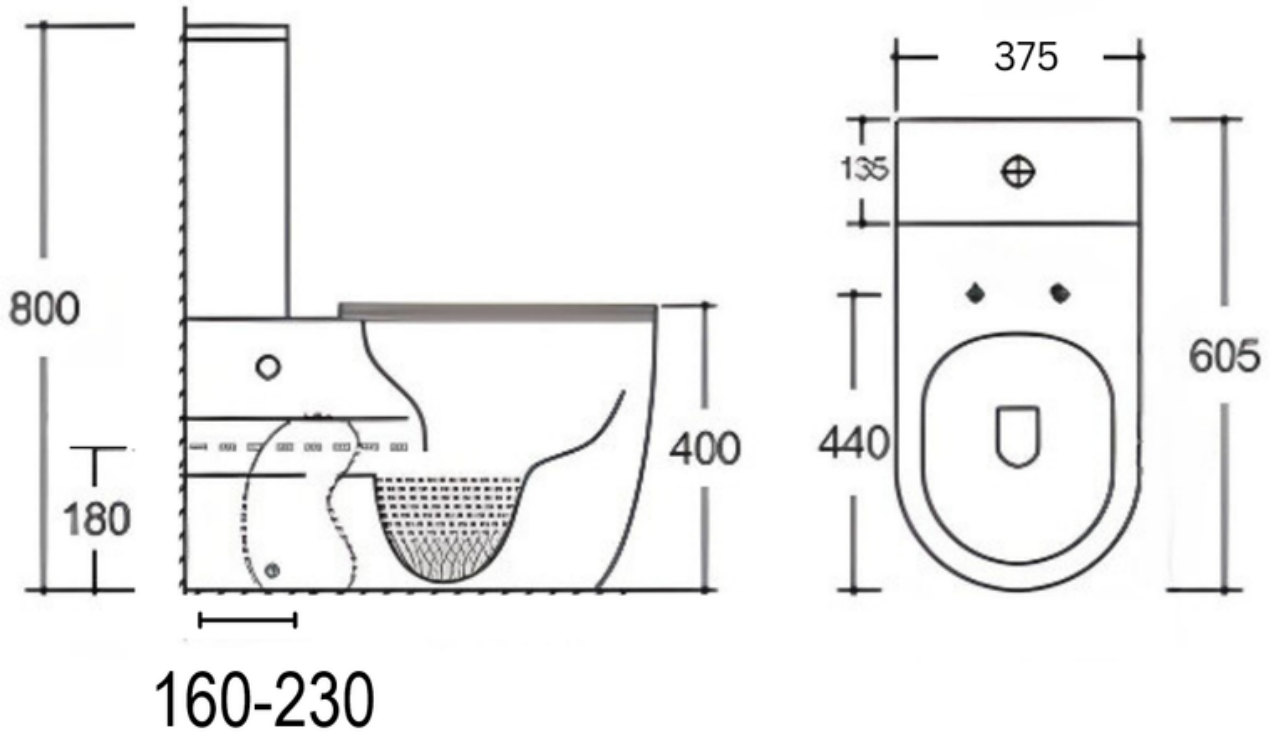

MANOR

MODERN DESIGN

SOFT SQUARE
MODERN SHAPE
CISTERN

SANDWICH
SEAT

EASE OF CLEANING

CONCEALED
REAR ENTRY
WATER ENTRY

RIMLESS
INTERNAL PAN
RIM

SMOOTH CURVED
FRONTED
PAN

- WALL FACED SUITE
- ROUND CHROME MINI 38MM BUTTON
- 4 STAR WELS 3L
- RIMLESS RIM PAN FOR EASE OF CLEANING

- 160mm TO 230mm SETOUT
- DUAL BACK & BTM WATER INLET
- SLIMLINE SANDWICH SEAT
- CODE 1653893

MANOR

FOOTPRINT

i INLET WATER
ENTRY POINT
OPTIONS

• CODE 1653893