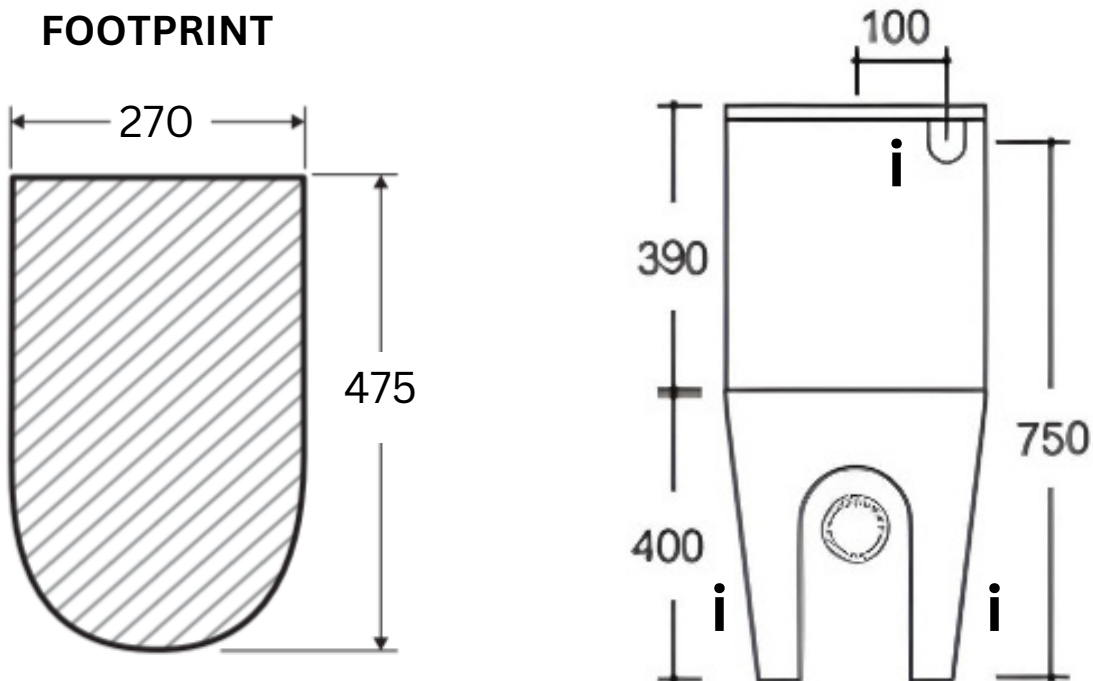

MANOR

MODERN DESIGN

SOFT SQUARE
MODERN SHAPE
CISTERN

SANDWICH
SEAT

EASE OF CLEANING

CONCEALED
REAR ENTRY
WATER ENTRY

RIMLESS
INTERNAL PAN
RIM

SMOOTH CURVED
FRONTED
PAN

- WALL FACED SUITE
- ROUND CHROME MINI 38MM BUTTON
- 4 STAR WELS 3L
- RIMLESS RIM PAN FOR EASE OF CLEANING

- 160mm TO 230mm SETOUT
- DUAL BACK & BTM WATER INLET
- SLIMLINE SANDWICH SEAT
- CODE 1653893

MANOR

FOOTPRINT

i INLET WATER
ENTRY POINT
OPTIONS

• CODE 1653893