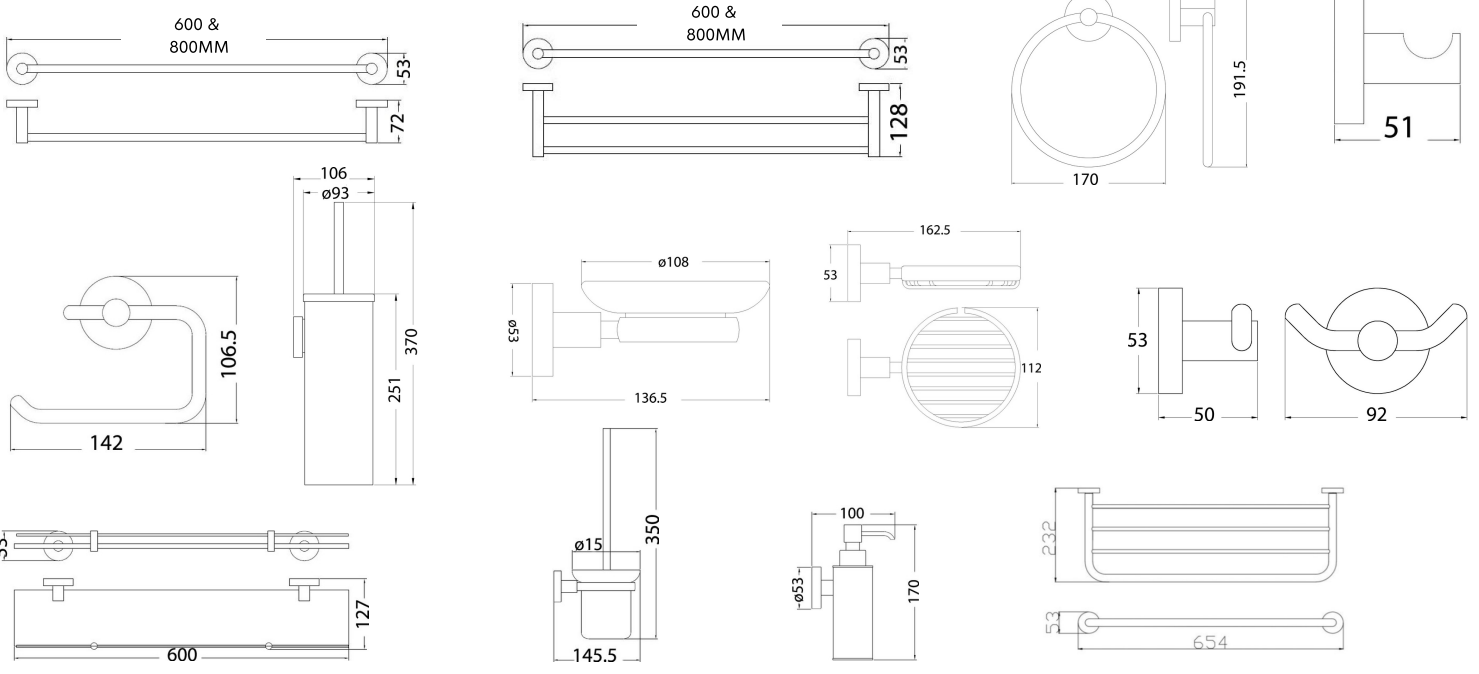

TIA ACCESSORIES

- SINGLE TOWEL RAIL 600MM 1617713
- SINGLE TOWEL RAIL 800MM 1617714
- DOUBLE TOWEL RAIL 600MM 1617715
- DOUBLE TOWEL RAIL 800MM 1617716
- TOWEL RING 1617717
- ROBE HOOK SINGLE 1617718
- TOILET ROLL HOLDER 1617719
- TOILET BRUSH WALL HUNG 1617720
- SOAP DISH GLASS 1617722
- SOAP DISH WIRE 1617723
- ROBE HOOK DOUBLE 1617724
- GLASS SHELF 1617725
- TOILET BRUSH & GLASS HOLDER 1617727
- SOAP DISPENSOR 1617728
- TOWEL RACK 654 X 232MM 1617729
- UNCOMPLICATED CLEAN LINES
- BRASS & ZINC ALLOY
- CHROME PLATED FINISH

• MEASUREMENTS ARE A GUIDE ONLY