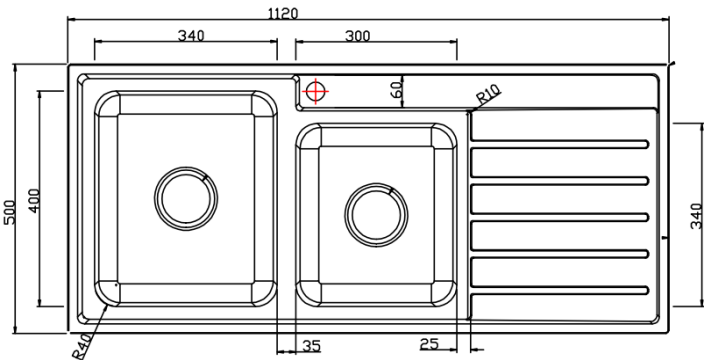

# LAXA

ALL LAXA SINKS  
COME WITH  
1 TAP HOLE

SINGLE BOWL

LHB 1628319 RHB 1628320

800mmL x 500mmW x 195mm BOWL DEPTH

1&1/4 BOWL

LHB 1618128 RHB 1618129

1000mmL x 500mmW x 195/175mm BOWL DEPTH

1&1/2 BOWL

LHB 1618130 RHB 1618131

1120mmL x 500mmW x 185/160mm BOWL DEPTH

DOUBLE BOWL

LHB 1628321 RHB 1628322

1200mmL x 500mmW x 185mm BOWL DEPTH

- TOP MOUNT INSET SINKS
- SQUARE MODERN CORNERS
- LARGE SIZE PRACTICAL DRAINERS
- GENEROUS WIDE SINK WITH DEEP BOWLS

- ALL ARE 1 TAP HOLE
- BOWLS CAN BE LEFT OR RIGHT
- SS304 .8mm THICKNESS
- USE ACTUAL SINK FOR CUT OUT

ALLOW +/- TO MEASUREMENTS