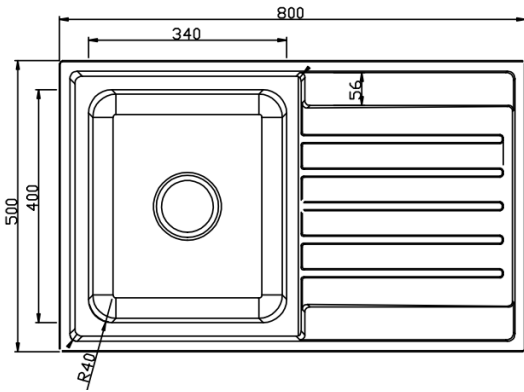

# LAXA

ALL LAXA SINKS  
COME WITH  
1 TAP HOLE

SINGLE BOWL

LHB 1628319 RHB 1628320

800mmL x 500mmW x 195mm BOWL DEPTH

1&1/4 BOWL

LHB 1618128 RHB 1618129

1000mmL x 500mmW x 195/175mm BOWL DEPTH

1&1/2 BOWL

LHB 1618130 RHB 1618131

1120mmL x 500mmW x 185/160mm BOWL DEPTH

DOUBLE BOWL

LHB 1628321 RHB 1628322

1200mmL x 500mmW x 185mm BOWL DEPTH

- TOP MOUNT INSET SINKS
- SQUARE MODERN CORNERS
- LARGE SIZE PRACTICAL DRAINERS
- GENEROUS WIDE SINK WITH DEEP BOWLS

- ALL ARE 1 TAP HOLE
- BOWLS CAN BE LEFT OR RIGHT
- SS304 .8mm THICKNESS
- USE ACTUAL SINK FOR CUT OUT

ALLOW +/- TO MEASUREMENTS