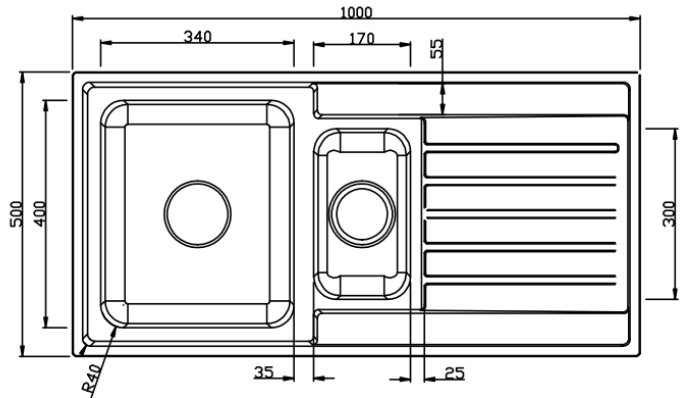

# LAXA

ALL LAXA SINKS  
COME WITH  
1 TAP HOLE

SINGLE BOWL

LHB 1628319 RHB 1628320

800mmL x 500mmW x 195mm BOWL DEPTH

1&1/4 BOWL

LHB 1618128 RHB 1618129

1000mmL x 500mmW x 195/175mm BOWL DEPTH

1&1/2 BOWL

LHB 1618130 RHB 1618131

1120mmL x 500mmW x 185/160mm BOWL DEPTH

DOUBLE BOWL

LHB 1628321 RHB 1628322

1200mmL x 500mmW x 185mm BOWL DEPTH

- TOP MOUNT INSET SINKS
- SQUARE MODERN CORNERS
- LARGE SIZE PRACTICAL DRAINERS
- GENEROUS WIDE SINK WITH DEEP BOWLS

- ALL ARE 1 TAP HOLE
- BOWLS CAN BE LEFT OR RIGHT
- SS304 .8mm THICKNESS
- USE ACTUAL SINK FOR CUT OUT

ALLOW +/- TO MEASUREMENTS