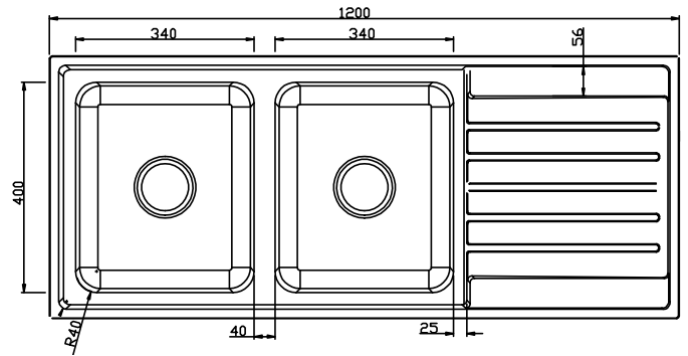

# LAXA

ALL LAXA SINKS  
COME WITH  
1 TAP HOLE

SINGLE BOWL

LHB 1628319 RHB 1628320

800mmL x 500mmW x 195mm BOWL DEPTH

1&1/4 BOWL

LHB 1618128 RHB 1618129

1000mmL x 500mmW x 195/175mm BOWL DEPTH

1&1/2 BOWL

LHB 1618130 RHB 1618131

1120mmL x 500mmW x 185/160mm BOWL DEPTH

DOUBLE BOWL

LHB 1628321 RHB 1628322

1200mmL x 500mmW x 185mm BOWL DEPTH

- TOP MOUNT INSET SINKS
- SQUARE MODERN CORNERS
- LARGE SIZE PRACTICAL DRAINERS
- GENEROUS WIDE SINK WITH DEEP BOWLS

- ALL ARE 1 TAP HOLE
- BOWLS CAN BE LEFT OR RIGHT
- SS304 .8mm THICKNESS
- USE ACTUAL SINK FOR CUT OUT

ALLOW +/- TO MEASUREMENTS