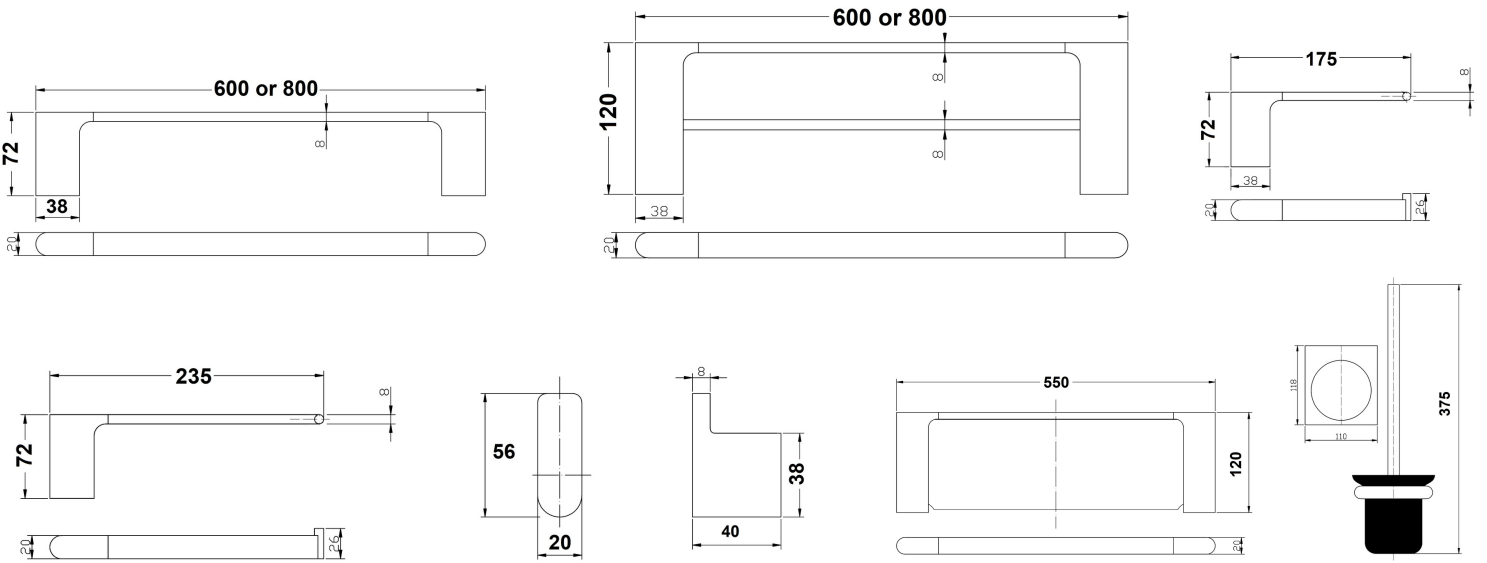

WALSH ACCESSORIES

- SINGLE TOWEL RAIL 600MM 1629685
- SINGLE TOWEL RAIL 800MM 1629686
- DOUBLE TOWEL RAIL 600MM 1629687
- DOUBLE TOWEL RAIL 800MM 1629688
- TOILET ROLL HOLDER 1629689

- HAND TOWEL HOLDER 1629690
- ROBE HOOK 1629692
- SHOWER SHELF METAL 550MM X 120MM 1629694
- TOILET BRUSH WALL HUNG 1629693