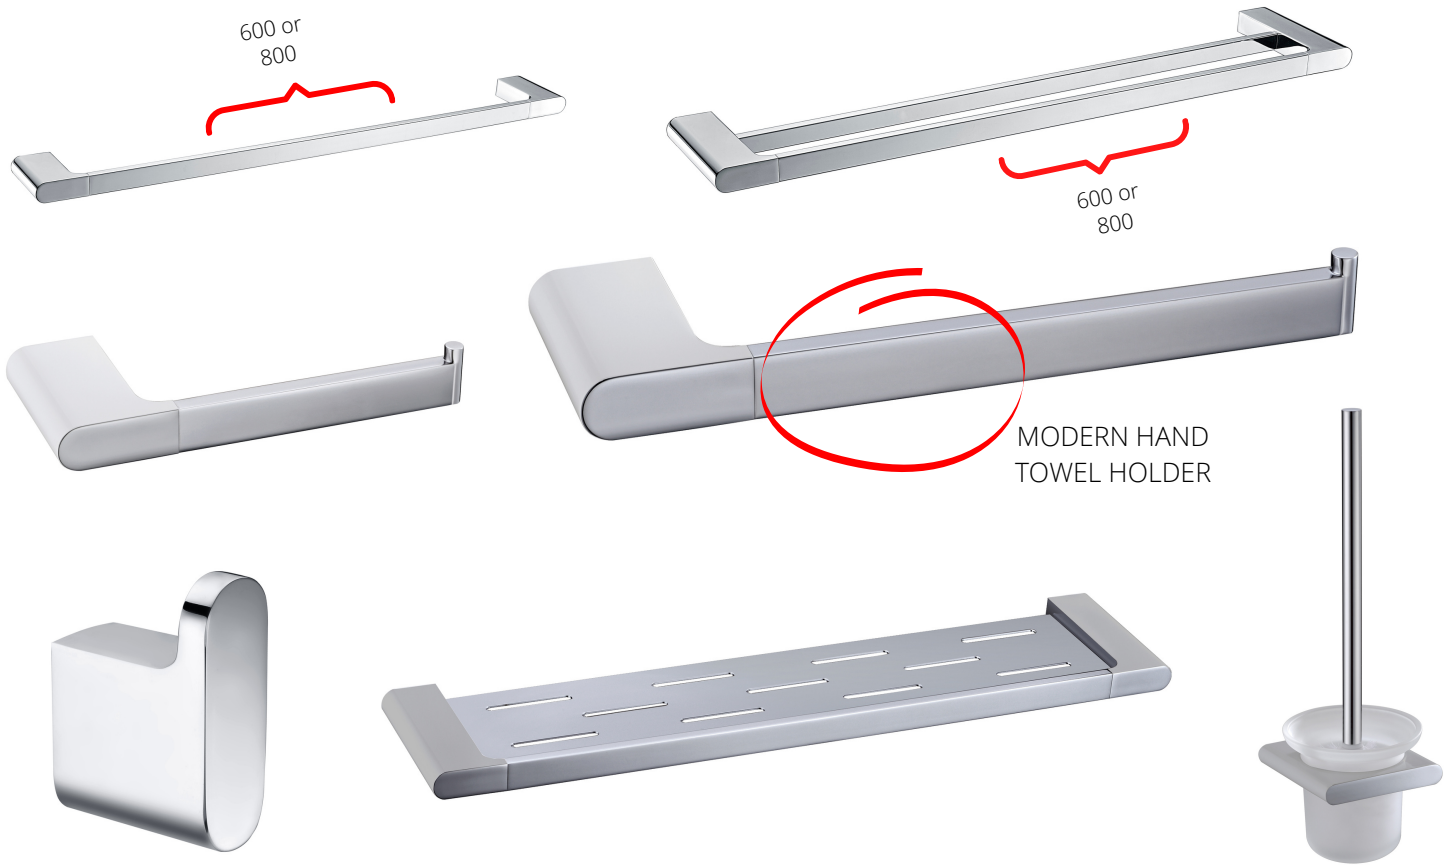

WALSH ACCESSORIES

- SINGLE TOWEL RAIL 600MM 1629685
- SINGLE TOWEL RAIL 800MM 1629686
- DOUBLE TOWEL RAIL 600MM 1629687
- DOUBLE TOWEL RAIL 800MM 1629688
- TOILET ROLL HOLDER 1629689

- HAND TOWEL HOLDER 1629690
- ROBE HOOK 1629692
- SHOWER SHELF METAL 550MM X 120MM 1629694
- TOILET BRUSH WALL HUNG 1629693

- MODERN REFINED RANGE
- ROUNDED CORNERS
- BRASS & ZINC ALLOY
- CHROME PLATED FINISH