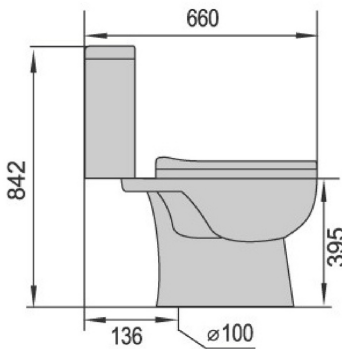

KENT

- EASY TO CLEAN SKIRTED PAN

- CLOSE COUPLED SUITE
- SOFT CLOSE SEAT
- DETACHABLE SEAT
- ROUND BUTTON
- 4 STAR WELS 3L
- WHITE
- 140mm S TRAP SETOUT
- DUAL BACK & BTM INLET
- CODE 1620660 S TRAP
- CODE 1623335 P TRAP