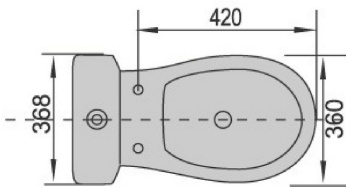

KENT

- EASY TO CLEAN SKIRTED PAN

- CLOSE COUPLED SUITE
- SOFT CLOSE SEAT
- DETACHABLE SEAT
- ROUND BUTTON
- 4 STAR WELS 3L
- WHITE
- 140mm S TRAP SETOUT
- DUAL BACK & BTM INLET
- CODE 1620660 S TRAP
- CODE 1623335 P TRAP