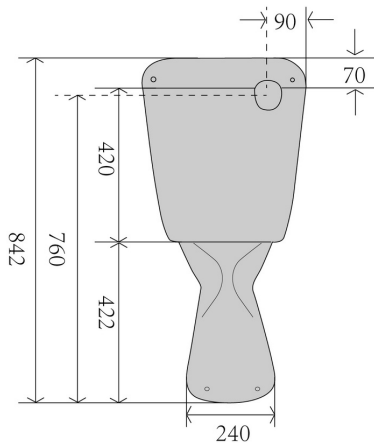

KENT

- EASY TO CLEAN SKIRTED PAN

- CLOSE COUPLED SUITE
- SOFT CLOSE SEAT
- DETACHABLE SEAT
- ROUND BUTTON
- 4 STAR WELS 3L
- WHITE
- 140mm S TRAP SETOUT
- DUAL BACK & BTM INLET
- CODE 1620660 S TRAP
- CODE 1623335 P TRAP

Disclaimer: Products in this specification manual must by regulation be installed by licensed and registered trade people. The manufacturer/distributor reserves the right to vary specifications or delete models from their range without prior notification. Dimensions and set-outs listed are correct at time of publication however the manufacturer/distributor takes no responsibility for printing errors. Have actual item onsite before commencing any works Allow +/- variations to the measurements listed here