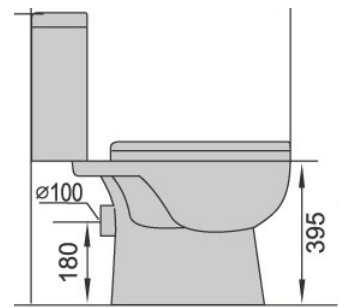

KENT

- EASY TO CLEAN SKIRTED PAN

- CLOSE COUPLED SUITE
- SOFT CLOSE SEAT
- DETACHABLE SEAT
- ROUND BUTTON
- 4 STAR WELS 3L
- WHITE
- 140mm S TRAP SETOUT
- DUAL BACK & BTM INLET
- CODE 1620660 S TRAP
- CODE 1623335 P TRAP