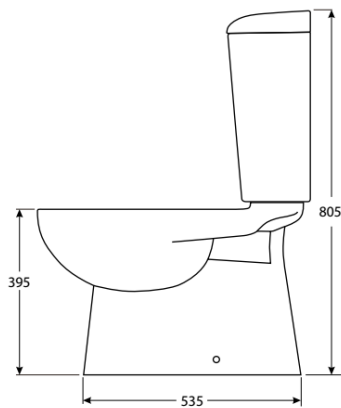

# CASEY

1631954  
BLACK BUTTON  
OPTIONAL

1645120  
WHITE BUTTON  
OPTIONAL

- CODE 1630107 S TRAP
- CODE 1630108 P TRAP
- CLOSE COUPLED SUITE
- BOTTOM INLET
- S TRAP SETOUT 140MM
- P TRAP 180MM
- CONCEALED TRAP

- DURABLE SLIM SOFT CLOSE SEAT
- 4.5/3L 4 STAR
- WHITE

- NANO COATING IN PAN FOR EASY CLEAN & ANTI BACTERIAL BENEFITS
- RIMLESS PAN DESIGN FOR A CLEANER FLUSH & EASY TO CLEAN