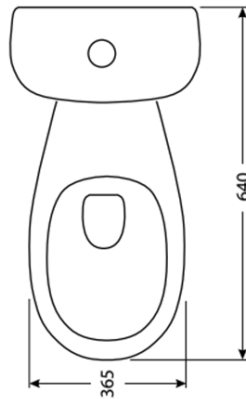

# CASEY

1631954  
BLACK BUTTON  
OPTIONAL

1645120  
WHITE BUTTON  
OPTIONAL

- CODE 1630107 S TRAP
- CODE 1630108 P TRAP
- CLOSE COUPLED SUITE
- BOTTOM INLET
- S TRAP SETOUT 140MM
- P TRAP 180MM
- CONCEALED TRAP

- DURABLE SLIM SOFT CLOSE SEAT
- 4.5/3L 4 STAR
- WHITE

- NANO COATING IN PAN FOR EASY CLEAN & ANTI BACTERIAL BENEFITS
- RIMLESS PAN DESIGN FOR A CLEANER FLUSH & EASY TO CLEAN