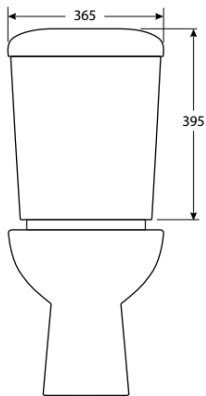

# CASEY

1631954  
BLACK BUTTON  
OPTIONAL

1645120  
WHITE BUTTON  
OPTIONAL

- CODE 1630107 S TRAP
- CODE 1630108 P TRAP
- CLOSE COUPLED SUITE
- BOTTOM INLET
- S TRAP SETOUT 140MM
- P TRAP 180MM
- CONCEALED TRAP

- DURABLE SLIM SOFT CLOSE SEAT
- 4.5/3L 4 STAR
- WHITE

- NANO COATING IN PAN FOR EASY CLEAN & ANTI BACTERIAL BENEFITS
- RIMLESS PAN DESIGN FOR A CLEANER FLUSH & EASY TO CLEAN