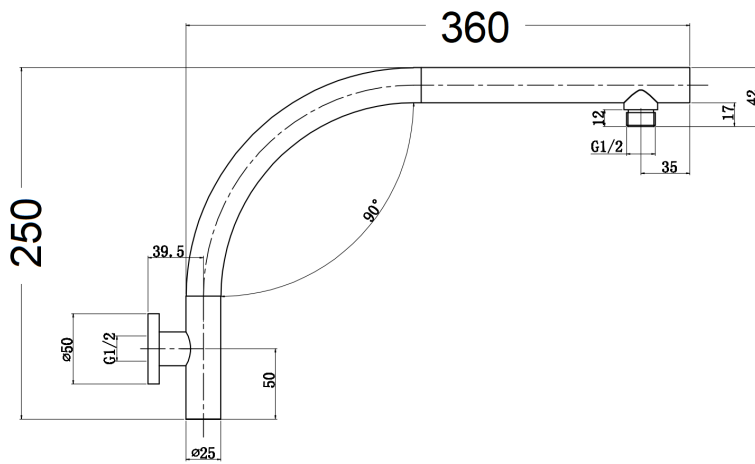

SHOWER ARMS

• HAZEL ARM 1645134