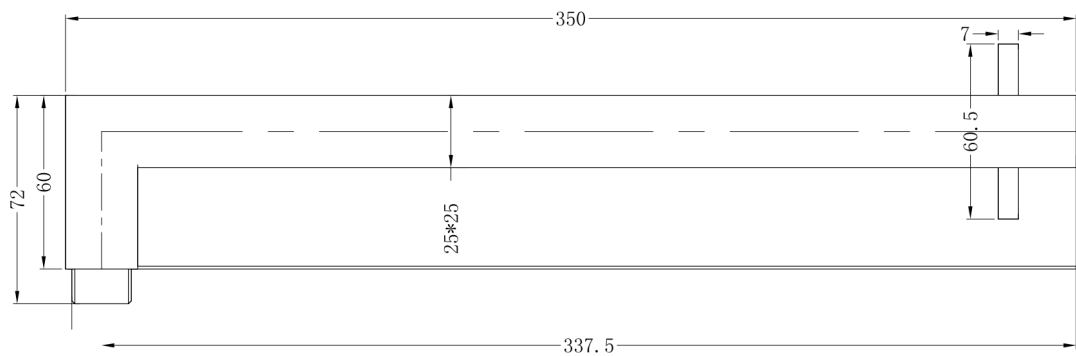

SHOWER ARMS

- PRINCESS ARM 1631666
- HI RISE ARM WITH SOFT CURVE
- 25MM DIAMETER

- OTTER ARM 1631665
- 400MM OVERALL PROJECTION
- 25MM DIAMETER

- ZORO ARM 1618176
- 400MM OVERALL LENGTH
- 25MM DIAMETER

- POPLAR ARM 1645139
- CHROME FINISH

- CHURCH CEILING ARM
- 300MM LENGTH 1618169
- 450MM LENGTH 1618170
- 30MM DIA
- CHROME FINISH

SHOWER ARMS

- HAZEL ARM 1645134
- FIXED ARM
- HIGH RISE SOFT CURVE ARM

- ALDERS ARM 1618179
- 236MM OVERALL PROJECTION
- P SHAPE EXTRA HEIGHT

- MINTO 1646942
- FIXED WALL MOUNTED

- NOVA ELGIN ARM 1627324
- SWIVEL JOINT

SHOWER ARMS

- VIBE 1622975
- SQUARE WALL ARM
- 350MM OVERALL
- 25mm x 25mm

VIBE 1627325
SQUARE CEILING ARM
300MM OVERALL

SHOWER ARMS