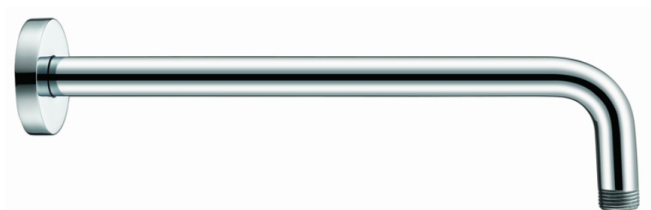

SHOWER ARMS

- PRINCESS ARM 1631666
- HI RISE ARM WITH SOFT CURVE
- 25MM DIAMETER

- OTTER ARM 1631665
- 400MM OVERALL PROJECTION
- 25MM DIAMETER

- ZORO ARM 1618176
- 400MM OVERALL LENGTH
- 25MM DIAMETER

- POPLAR ARM 1645139
- CHROME FINISH

- CHURCH CEILING ARM
- 300MM LENGTH 1618169
- 450MM LENGTH 1618170
- 30MM DIA
- CHROME FINISH

SHOWER ARMS

- HAZEL ARM 1645134
- FIXED ARM
- HIGH RISE SOFT CURVE ARM

- ALDERS ARM 1618179
- 236MM OVERALL PROJECTION
- P SHAPE EXTRA HEIGHT

- MINTO 1646942
- FIXED WALL MOUNTED

- NOVA ELGIN ARM 1627324
- SWIVEL JOINT

SHOWER ARMS

- VIBE 1622975
- SQUARE WALL ARM
- 350MM OVERALL
- 25mm x 25mm

VIBE 1627325
SQUARE CEILING ARM
300MM OVERALL

SHOWER ARMS