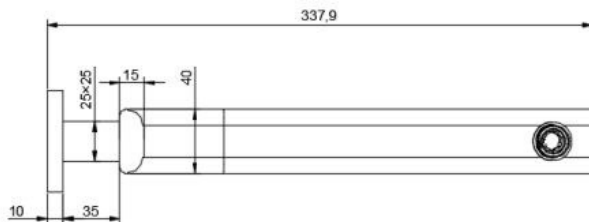

• ALDERS ARM 1618179

• MINTO 1646942