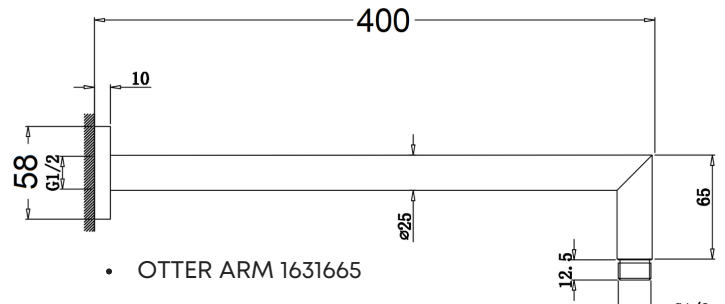

SHOWER ARMS

• NOVA ELGIN ARM 1627324