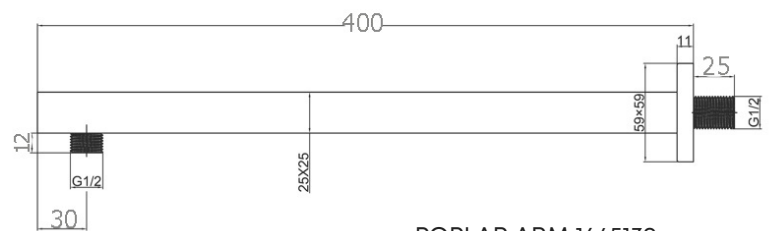

• POPLAR ARM 1645139