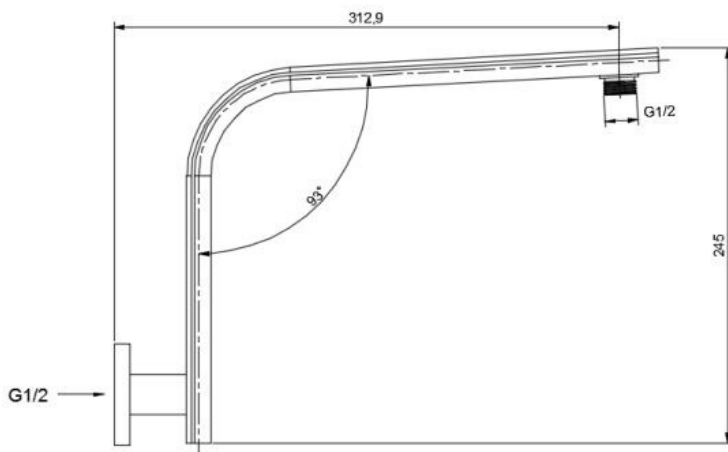

• ALDERS ARM 1618179

• MINTO 1646942