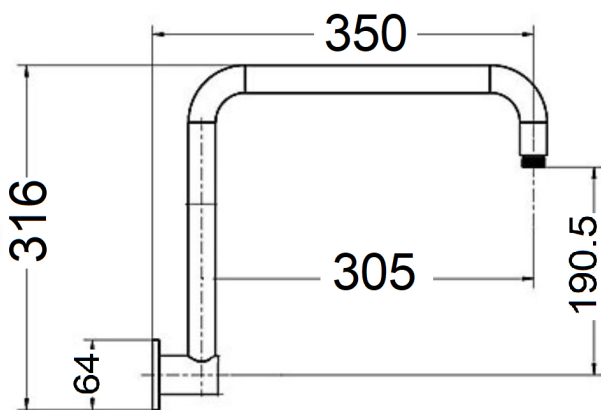

• NOVA ELGIN ARM 1627324