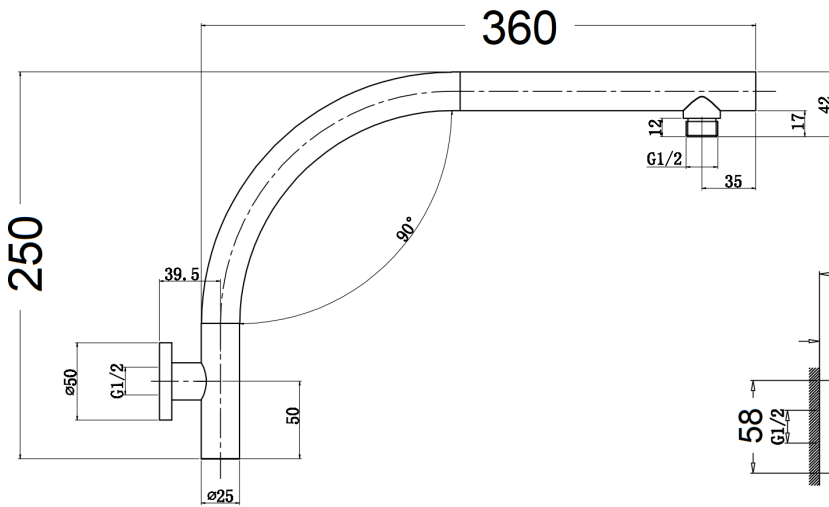

SHOWER ARMS

- PRINCESS ARM 1631666
- HI RISE ARM WITH SOFT CURVE
- 25MM DIAMETER

- OTTER ARM 1631665
- 400MM OVERALL PROJECTION
- 25MM DIAMETER

- ZORO ARM 1618176
- 400MM OVERALL LENGTH
- 25MM DIAMETER

- POPLAR ARM 1645139
- CHROME FINISH

- CHURCH CEILING ARM
- 300MM LENGTH 1618169
- 450MM LENGTH 1618170
- 30MM DIA
- CHROME FINISH

SHOWER ARMS

- HAZEL ARM 1645134
- FIXED ARM
- HIGH RISE SOFT CURVE ARM

- ALDERS ARM 1618179
- 236MM OVERALL PROJECTION
- P SHAPE EXTRA HEIGHT

- MINTO 1646942
- FIXED WALL MOUNTED

- NOVA ELGIN ARM 1627324
- SWIVEL JOINT

SHOWER ARMS

- VIBE 1622975
- SQUARE WALL ARM
- 350MM OVERALL
- 25mm x 25mm

VIBE 1627325
SQUARE CEILING ARM
300MM OVERALL

SHOWER ARMS