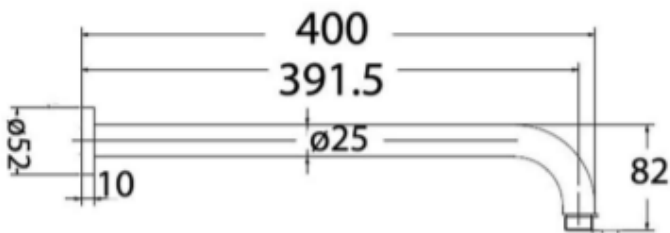

• ZORO ARM 1618176