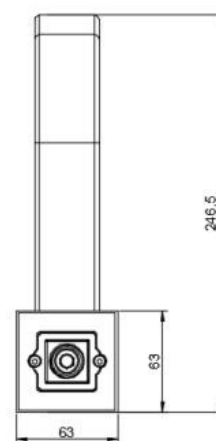

SHOWER ARMS

- PRINCESS ARM 1631666
- HI RISE ARM WITH SOFT CURVE
- 25MM DIAMETER

- OTTER ARM 1631665
- 400MM OVERALL PROJECTION
- 25MM DIAMETER

- ZORO ARM 1618176
- 400MM OVERALL LENGTH
- 25MM DIAMETER

- POPLAR ARM 1645139
- CHROME FINISH

- CHURCH CEILING ARM
- 300MM LENGTH 1618169
- 450MM LENGTH 1618170
- 30MM DIA
- CHROME FINISH

SHOWER ARMS

- HAZEL ARM 1645134
- FIXED ARM
- HIGH RISE SOFT CURVE ARM

- ALDERS ARM 1618179
- 236MM OVERALL PROJECTION
- P SHAPE EXTRA HEIGHT

- MINTO 1646942
- FIXED WALL MOUNTED

- NOVA ELGIN ARM 1627324
- SWIVEL JOINT

SHOWER ARMS

- VIBE 1622975
- SQUARE WALL ARM
- 350MM OVERALL
- 25mm x 25mm

VIBE 1627325
SQUARE CEILING ARM
300MM OVERALL

SHOWER ARMS

• PRINCESS ARM 1631666

• OTTER ARM 1631665

• ZORO ARM 1618176

• POPLAR ARM 1645139

• NOVA ELGIN ARM 1627324

SHOWER ARMS

• HAZEL ARM 1645134

• ALDERS ARM 1618179