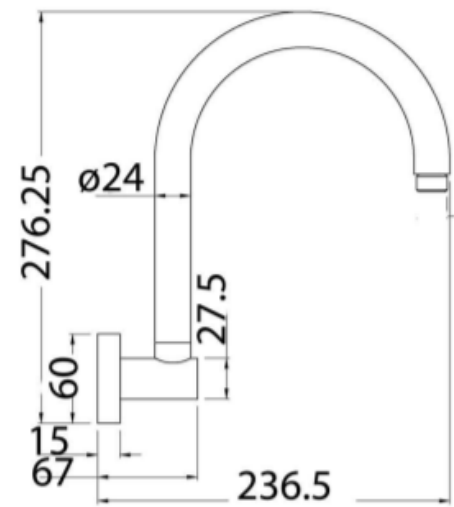

SHOWER ARMS

- PRINCESS ARM 1631666
- HI RISE ARM WITH SOFT CURVE
- 25MM DIAMETER

- OTTER ARM 1631665
- 400MM OVERALL PROJECTION
- 25MM DIAMETER

- ZORO ARM 1618176
- 400MM OVERALL LENGTH
- 25MM DIAMETER

- POPLAR ARM 1645139
- CHROME FINISH

- CHURCH CEILING ARM
- 300MM LENGTH 1618169
- 450MM LENGTH 1618170
- 30MM DIA
- CHROME FINISH

SHOWER ARMS

- HAZEL ARM 1645134
- FIXED ARM
- HIGH RISE SOFT CURVE ARM

- ALDERS ARM 1618179
- 236MM OVERALL PROJECTION
- P SHAPE EXTRA HEIGHT

- MINTO 1646942
- FIXED WALL MOUNTED

- NOVA ELGIN ARM 1627324
- SWIVEL JOINT

SHOWER ARMS

- VIBE 1622975
- SQUARE WALL ARM
- 350MM OVERALL
- 25mm x 25mm

VIBE 1627325
SQUARE CEILING ARM
300MM OVERALL

SHOWER ARMS

• PRINCESS ARM 1631666

• OTTER ARM 1631665

• ZORO ARM 1618176

• POPLAR ARM 1645139

• NOVA ELGIN ARM 1627324

SHOWER ARMS

• HAZEL ARM 1645134

• ALDERS ARM 1618179