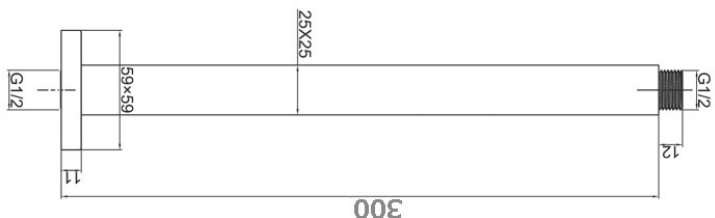

1645136
TEMPLE