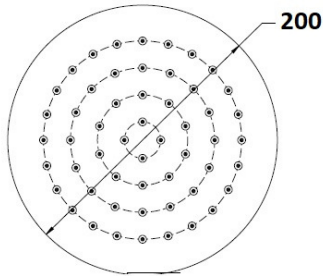

MATTE BLACK

1645127
ELM
200mm X 2mm Thin Edged