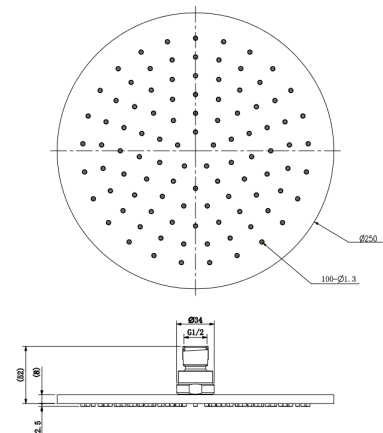

# MATTE BLACK

1645127  
ELM  
200mm X 2mm Thin Edged

1645129  
BIRCH  
250mm X 2mm Thin Edged

1645131  
OAK  
200mm X 200MM X 2mm Thin Edged

1645133  
ALDER  
250mm X 250MM X 2mm Thin Edged

1625170  
BLUSH  
BRASS SQUARE SHOWER HEAD  
200MM X 200MM X 8MM

1630825  
ELGIN  
250MM ROUND SHOWER HEAD  
8MM THICK