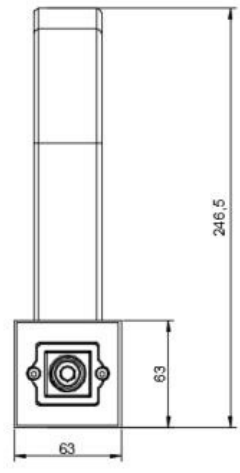

# MATTE BLACK

1625172  
VISION  
SQUARE WALL SHOWER ARM  
400MM LONG  
MATTE BLACK

**NEW**

1646943  
MINTO  
SOFT SQUARE FIXED SHOWER ARM  
MATTE BLACK

1625171  
CASTLE  
CEILING MOUNTED SHOWER ARM  
300MM LONG OVERALL  
25MM X 25MM  
MATTE BLACK

# MATTE BLACK

1625172  
VISION  
SQUARE WALL SHOWER ARM  
400MM LONG

1646943  
MINTO  
SOFT SQUARE FIXED SHOWER ARM

1625171  
CASTLE  
CEILING MOUNTED SHOWER ARM  
300MM LONG OVERALL  
25MM X 25MM