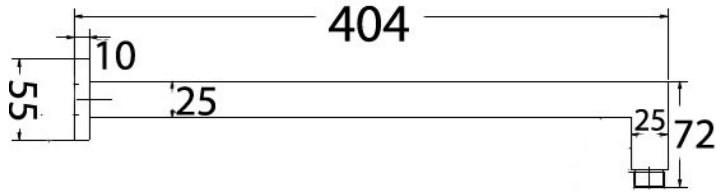

MATTE BLACK

1625172
VISION
SQUARE WALL SHOWER ARM
400MM LONG