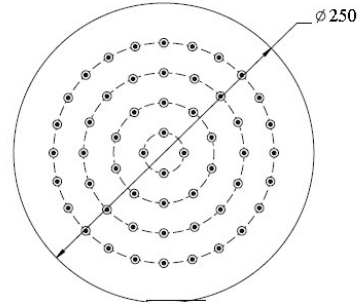

1645129
BIRCH
250mm X 2mm Thin Edged