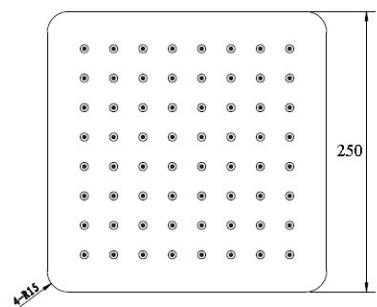

# MATTE BLACK

1645127  
ELM  
200mm X 2mm Thin Edged

1645129  
BIRCH  
250mm X 2mm Thin Edged

1645131  
OAK  
200mm X 200MM X 2mm Thin Edged

1645133  
ALDER  
250mm X 250MM X 2mm Thin Edged

1625170  
BLUSH  
BRASS SQUARE SHOWER HEAD  
200MM X 200MM X 8MM