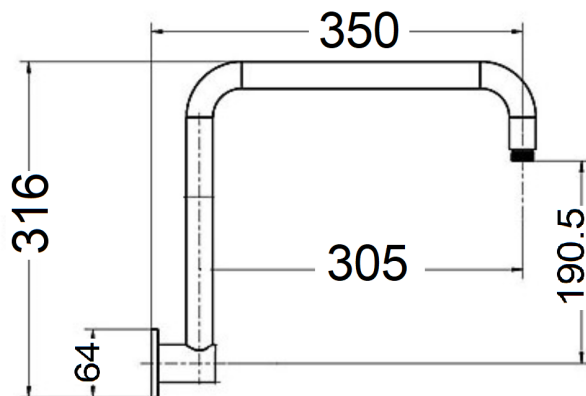

1630827
ELGIN