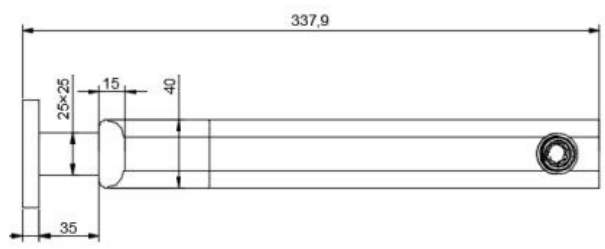

# MATTE BLACK

1625172  
VISION  
SQUARE WALL SHOWER ARM  
400MM LONG  
MATTE BLACK

**NEW**

1646943  
MINTO  
SOFT SQUARE FIXED SHOWER ARM  
MATTE BLACK

1625171  
CASTLE  
CEILING MOUNTED SHOWER ARM  
300MM LONG OVERALL  
25MM X 25MM  
MATTE BLACK

# MATTE BLACK

1625172  
VISION  
SQUARE WALL SHOWER ARM  
400MM LONG

1646943  
MINTO  
SOFT SQUARE FIXED SHOWER ARM

1625171  
CASTLE  
CEILING MOUNTED SHOWER ARM  
300MM LONG OVERALL  
25MM X 25MM