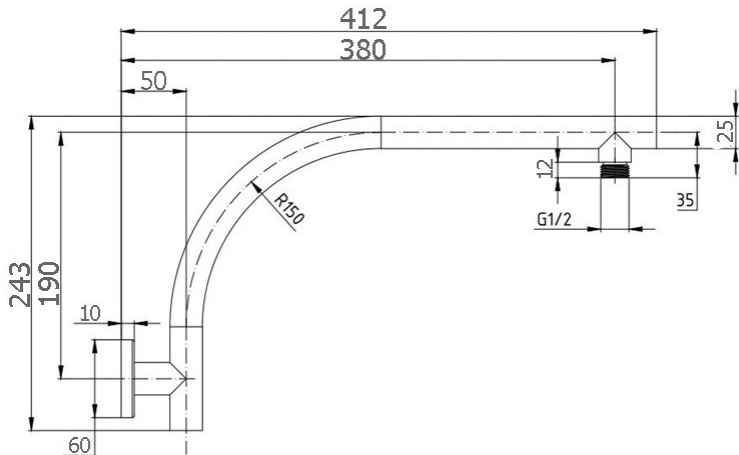

MATTE BLACK

1645135
HAZEL