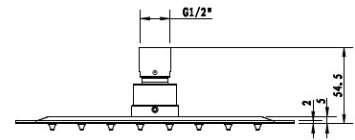

# MATTE BLACK

1645127  
ELM  
200mm X 2mm Thin Edged

1645129  
BIRCH  
250mm X 2mm Thin Edged

1645131  
OAK  
200mm X 200MM X 2mm Thin Edged

1645133  
ALDER  
250mm X 250MM X 2mm Thin Edged

1625170  
BLUSH  
BRASS SQUARE SHOWER HEAD  
200MM X 200MM X 8MM