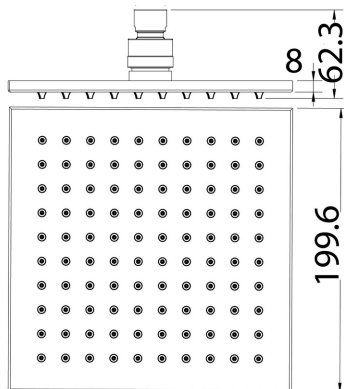

1625170
BLUSH
BRASS SQUARE SHOWER HEAD
200MM X 200MM X 8MM