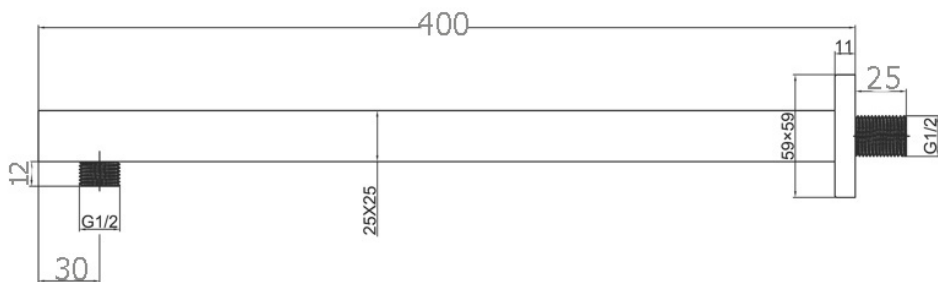

1645140
POPLAR