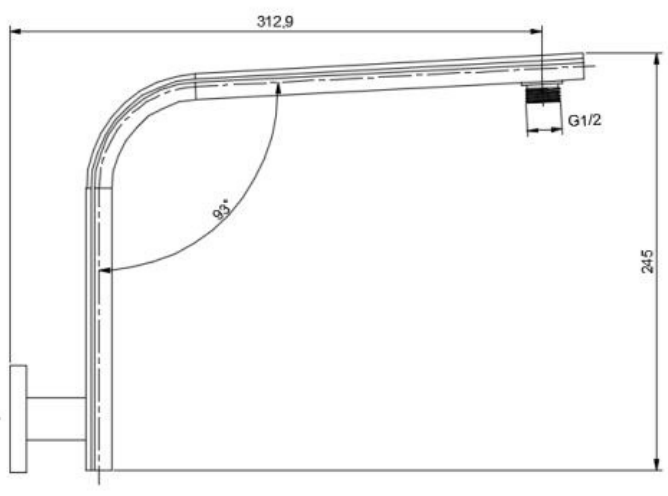

# MATTE BLACK

1625172  
VISION  
SQUARE WALL SHOWER ARM  
400MM LONG  
MATTE BLACK

**NEW**

1646943  
MINTO  
SOFT SQUARE FIXED SHOWER ARM  
MATTE BLACK

1625171  
CASTLE  
CEILING MOUNTED SHOWER ARM  
300MM LONG OVERALL  
25MM X 25MM  
MATTE BLACK

# MATTE BLACK

1625172  
VISION  
SQUARE WALL SHOWER ARM  
400MM LONG

1646943  
MINTO  
SOFT SQUARE FIXED SHOWER ARM

1625171  
CASTLE  
CEILING MOUNTED SHOWER ARM  
300MM LONG OVERALL  
25MM X 25MM