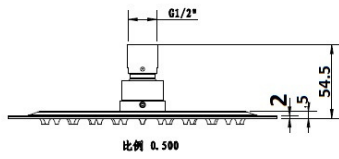

MATTE BLACK

1645127
ELM
200mm X 2mm Thin Edged