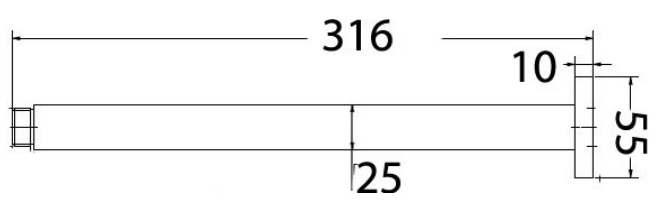

1625171
CASTLE
CEILING MOUNTED SHOWER ARM
300MM LONG OVERALL
25MM X 25MM