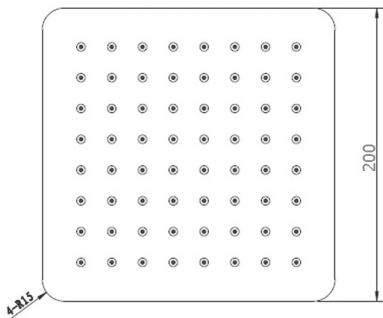

1645131
OAK
200mm X 200MM X 2mm Thin Edged