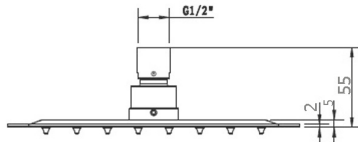

1645131
OAK
200mm X 200MM X 2mm Thin Edged