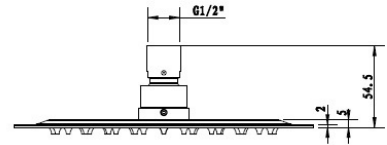

1645129
BIRCH
250mm X 2mm Thin Edged