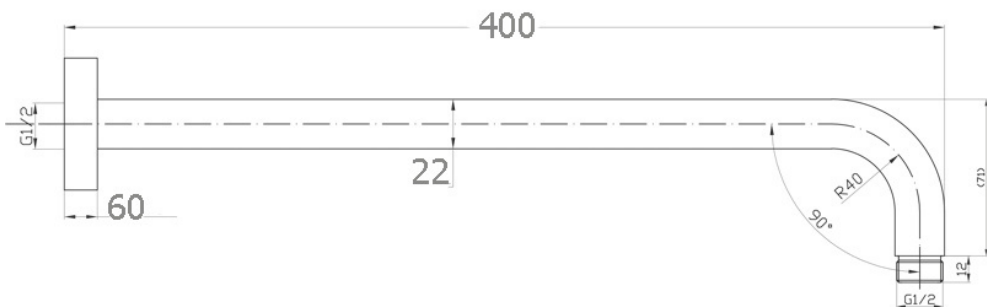

1645138
MAPLE