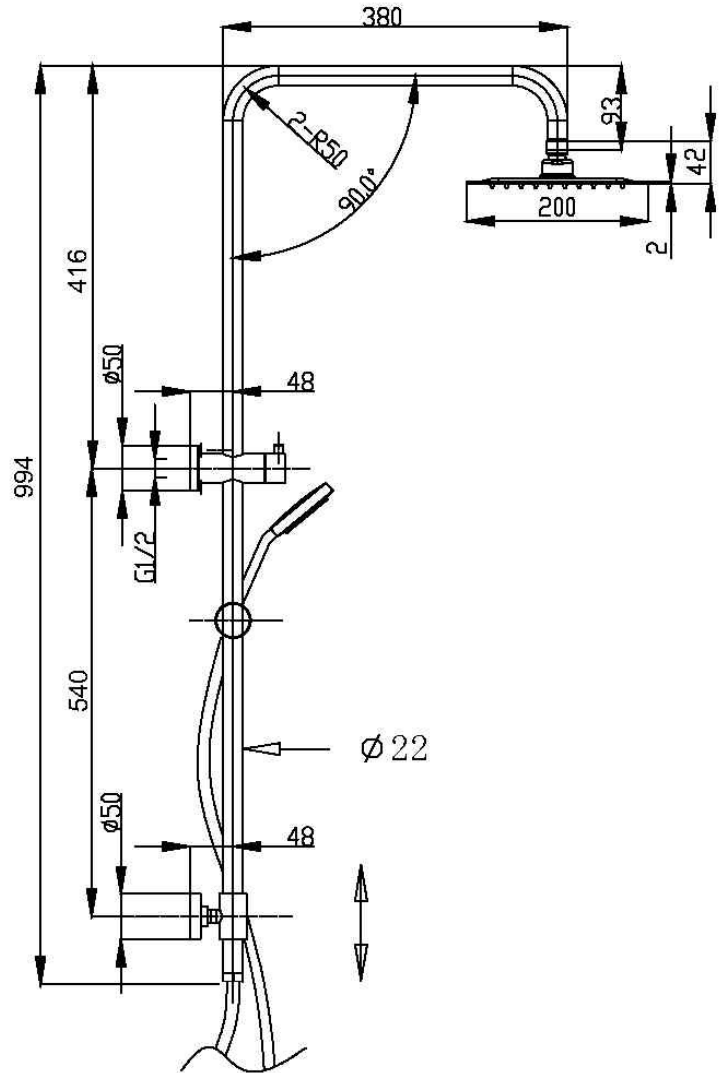

HAND SHOWERS

MATTE BLACK

BOURKE 1632037 MATTE BLACK
3 SPRAY PATTERN
PUSH BUTTON HANDPIECE CONTROL
SQUARE SLIMLINE DESIGN RAIL
600MM BRACKET TO BRACKET
740MM RAIL LENGTH
WELS 4 STAR 6.5LPM

VECTOR MK2 1632039
3 SPRAY PATTERN
PUSH BUTTON HANDPIECE CONTROL
SQUARE DESIGN
WELS 4 STAR 6.5LPM

COMBO SHOWERS

MATTE BLACK

EXTRA LARGE BRASS
DUMPER 250MM

ELGIN 1630832
2 IN 1 SHOWER COMBO
3 SPRAY PATTERN
250MM BRASS OVERHEAD ROSE
ROUND DESIGN

CONCEALED WATER INLET
ELECTROPLATE MATTE BLACK
WELS 3 STAR 8.5LPM

YSW2807-05F

FULL RAIL COMBO SHOWERS MATTE BLACK

NEW

MONTE 1646937 MATTE BLACK
2 IN 1 COMBO FULL SHOWER RAIL
3 SPRAY PATTERN HANDPIECE
PUSH BUTTON HANDPIECE CONTROL
ADJUSTABLE HANDSHOWER UP & DOWN
200MM ROUND STAINLESS STEEL DUMPER

NO ELBOW - WATER INLET IS THROUGH
TOP OR BOTTOM PILLAR OF RAIL
ELECTROPLATED
WELS 3 STAR 9LPM