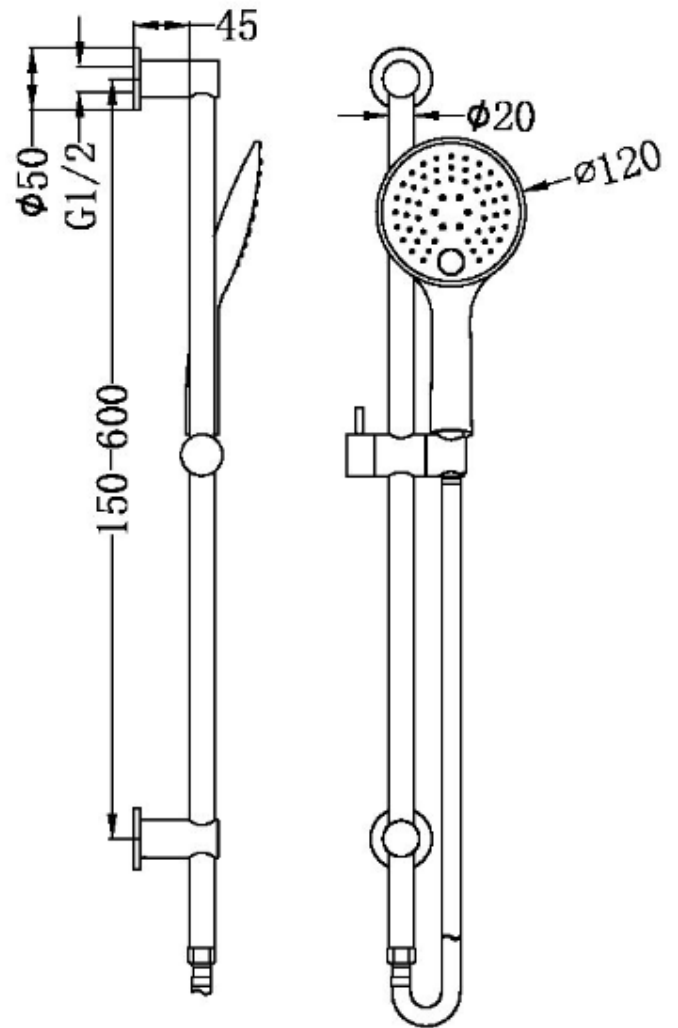

HAND SHOWERS MATTE BLACK

ELGIN 1630829 MATTE BLACK
3 SPRAY PATTERN
ROUND DESIGN
WATER INLET IS IN TOP PILLAR
NO ELBOW
ELECTROPLATE MATTE BLACK
WELS 4 STAR 7.5LPM