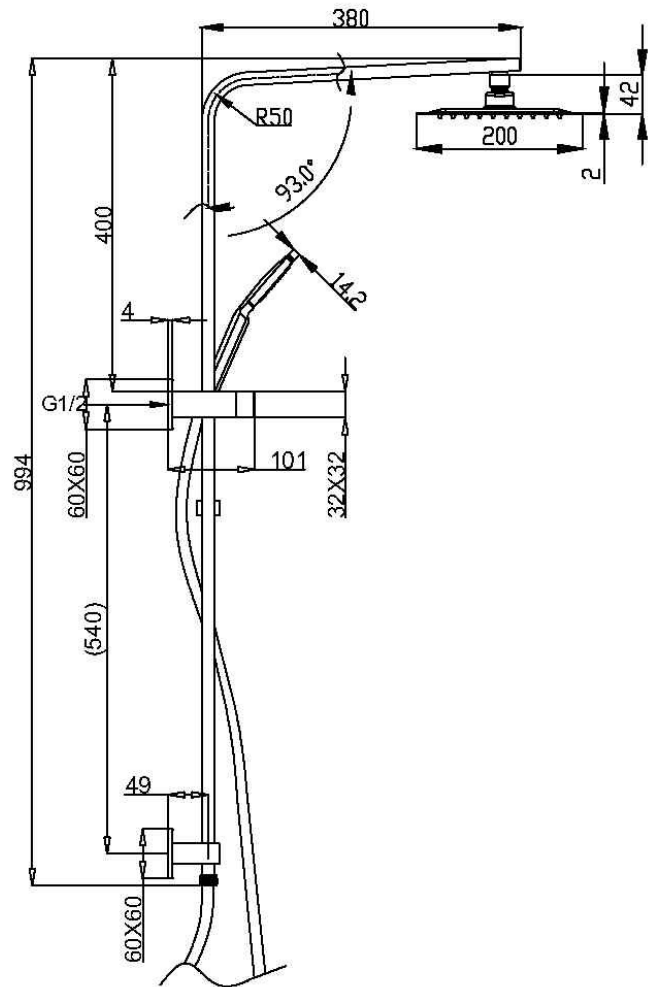

HAND SHOWERS

MATTE BLACK

BOURKE 1632037 MATTE BLACK
3 SPRAY PATTERN
PUSH BUTTON HANDPIECE CONTROL
SQUARE SLIMLINE DESIGN RAIL
600MM BRACKET TO BRACKET
740MM RAIL LENGTH
WELS 4 STAR 6.5LPM

VECTOR MK2 1632039
3 SPRAY PATTERN
PUSH BUTTON HANDPIECE CONTROL
SQUARE DESIGN
WELS 4 STAR 6.5LPM

COMBO SHOWERS

MATTE BLACK

- SANDO 1636851 MATTE BLACK
- SQUARE TWIN SHOWERS
- ABS HEADS / BRASS ARM
- 250MM X 250MM HEAD
- 3 FUNCTION PRESS BUTTON HANDPIECE
- PUSH BUTTON DIVERTOR
- BRASS SLIDER / PVC HOSE
- WELS 3 STAR 8.5LPM

FULL RAIL COMBO SHOWERS MATTE BLACK

NEW

CENTRO 1646940 MATTE BLACK
SQUARE TWIN SHOWERS FULL RAIL
STAINLESS STEEL HEAD / BRASS ARM
200MM X 200MM HEAD
3 FUNCTION PRESS BUTTON HANDPIECE
BRASS SLIDER / METAL HOSE
WELS 3 STAR 9LPM