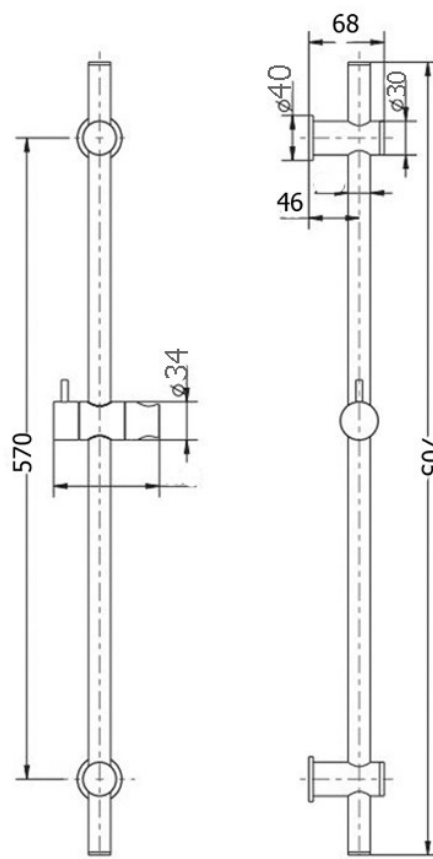

HAND SHOWERS

MATTE BLACK

BOURKE 1632037 MATTE BLACK
3 SPRAY PATTERN
PUSH BUTTON HANDPIECE CONTROL
SQUARE SLIMLINE DESIGN RAIL
600MM BRACKET TO BRACKET
740MM RAIL LENGTH
WELS 4 STAR 6.5LPM

VECTOR MK2 1632039
3 SPRAY PATTERN
PUSH BUTTON HANDPIECE CONTROL
SQUARE DESIGN
WELS 4 STAR 6.5LPM

COMBO SHOWERS

MATTE BLACK

- SANDO 1636851 MATTE BLACK
- SQUARE TWIN SHOWERS
- ABS HEADS / BRASS ARM
- 250MM X 250MM HEAD
- 3 FUNCTION PRESS BUTTON HANDPIECE
- PUSH BUTTON DIVERTOR
- BRASS SLIDER / PVC HOSE
- WELS 3 STAR 8.5LPM

FULL RAIL COMBO SHOWERS MATTE BLACK

NEW

CENTRO 1646940 MATTE BLACK
SQUARE TWIN SHOWERS FULL RAIL
STAINLESS STEEL HEAD / BRASS ARM
200MM X 200MM HEAD
3 FUNCTION PRESS BUTTON HANDPIECE
BRASS SLIDER / METAL HOSE
WELS 3 STAR 9LPM

UNIVERSAL TOP OR BOTTOM WATER INLET
ADJUSTABLE WALL FIXINGS
FULL RAIL
NO ELBOW
ELECTROPLATED

HANDSHOWERS MATTE BLACK

NEW

EVEREST 1646934 MATTE BLACK
3 SPRAY PATTERN
SLIMLINE RETROFIT RAIL
ROUND DESIGN
BRASS ELBOW
1.5M DOUBLE HOOKED METAL HOSE