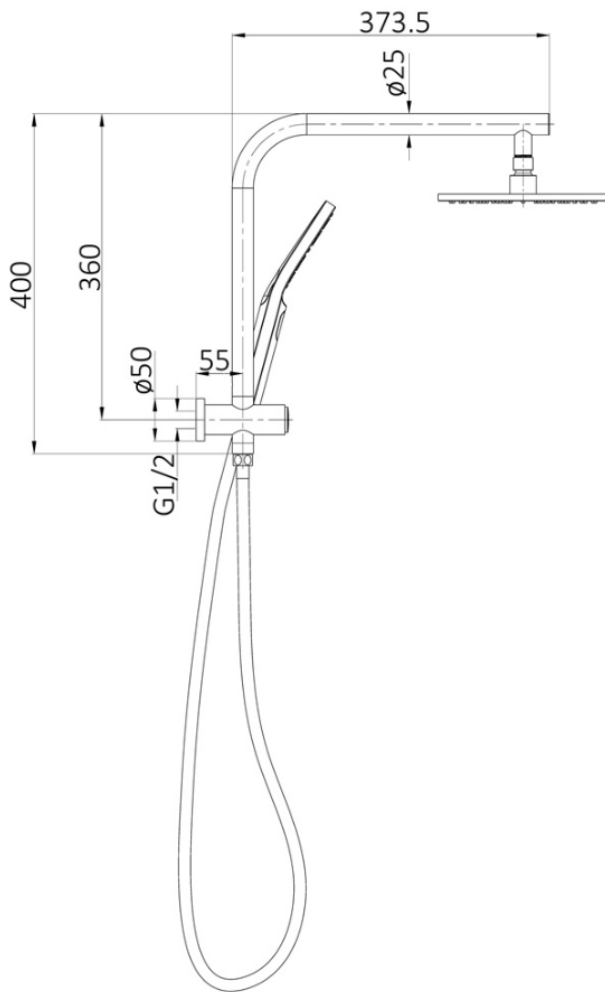

UNIVERSAL TOP OR BOTTOM WATER INLET
ADJUSTABLE WALL FIXINGS
FULL RAIL
NO ELBOW
ELECTROPLATED

HANDSHOWERS MATTE BLACK

NEW

EVEREST 1646934 MATTE BLACK
3 SPRAY PATTERN
SLIMLINE RETROFIT RAIL
ROUND DESIGN
BRASS ELBOW
1.5M DOUBLE HOOKED METAL HOSE

FIXING PILLARS CAN SLIDE ON
RAIL TO DESIRED FIXING POINT.
ELECTROPLATED
22MM RAIL DIA

WELS 4 STAR 6LPM

HAND SHOWERS MATTE BLACK

NO DRILL
INSTALLATION

NAPIER MK2 1632038 MATTE BLACK
3 SPRAY PATTERN
ROUND DESIGN
CONCEALED ELBOW BRACKET
WELS 4 STAR 5.5LPM

DIXIE MK2 1632036 MATTE BLACK
3 SPRAY PATTERN
SUPA SLIMLINE RAIL
ROUND DESIGN
BRASS ELBOW
WELS 4 STAR 6.5LPM

HAND SHOWERS MATTE BLACK

ELGIN 1630829 MATTE BLACK
3 SPRAY PATTERN
ROUND DESIGN
WATER INLET IS IN TOP PILLAR
NO ELBOW
ELECTROPLATE MATTE BLACK
WELS 4 STAR 7.5LPM

COMBO SHOWERS

MATTE BLACK

Push Button Diverter

REGAL 1636849 MATTE BLACK
ROUND TWIN SHOWERS
ABS HEADS / BRASS ARM
250MM HEAD

3 FUNCTION PRESS BUTTON HANDPIECE
PUSH BUTTON DIVERTOR
BRASS SLIDER / PVC HOSE
WELS 3 STAR 8.5LPM