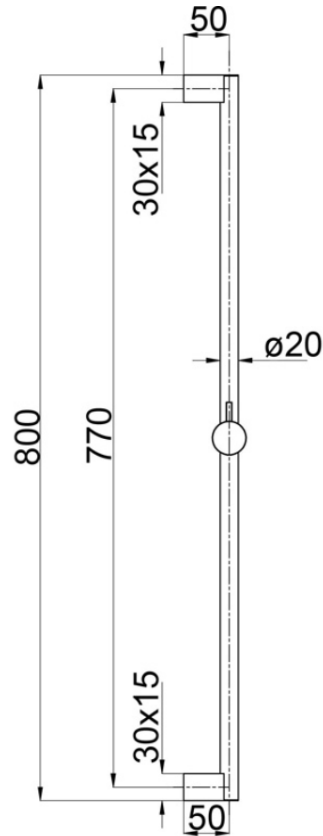

NAPIER MK2 1632038 MATTE BLACK
3 SPRAY PATTERN
ROUND DESIGN
CONCEALED ELBOW BRACKET
WELS 4 STAR 5.5LPM

DIXIE MK2 1632036 MATTE BLACK
3 SPRAY PATTERN
SUPA SLIMLINE RAIL
ROUND DESIGN
BRASS ELBOW
WELS 4 STAR 6.5LPM