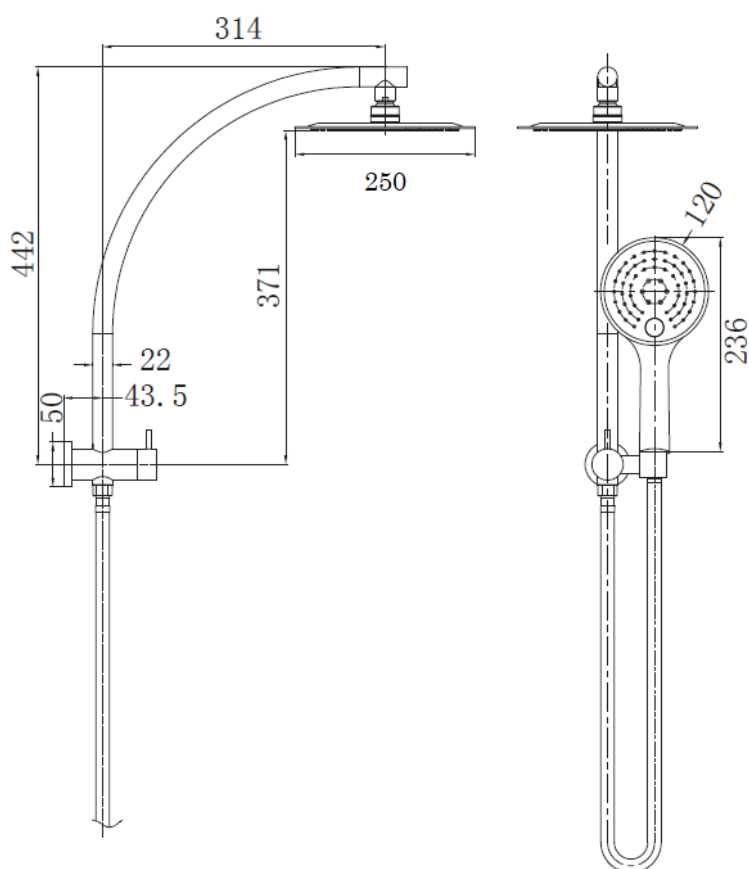

COMBO SHOWERS

MATTE BLACK

Push Button Diverter

REGAL 1636849 MATTE BLACK
ROUND TWIN SHOWERS
ABS HEADS / BRASS ARM
250MM HEAD

3 FUNCTION PRESS BUTTON HANDPIECE
PUSH BUTTON DIVERTOR
BRASS SLIDER / PVC HOSE
WELS 3 STAR 8.5LPM

COMBO SHOWERS

MATTE BLACK

EXTRA LARGE BRASS
DUMPER 250MM

ELGIN 1630832
2 IN 1 SHOWER COMBO
3 SPRAY PATTERN
250MM BRASS OVERHEAD ROSE
ROUND DESIGN

CONCEALED WATER INLET
ELECTROPLATE MATTE BLACK
WELS 3 STAR 8.5LPM

YSW2807-05F

FULL RAIL COMBO SHOWERS MATTE BLACK

NEW

MONTE 1646937 MATTE BLACK
2 IN 1 COMBO FULL SHOWER RAIL
3 SPRAY PATTERN HANDPIECE
PUSH BUTTON HANDPIECE CONTROL
ADJUSTABLE HANDSHOWER UP & DOWN
200MM ROUND STAINLESS STEEL DUMPER

NO ELBOW - WATER INLET IS THROUGH
TOP OR BOTTOM PILLAR OF RAIL
ELECTROPLATED
WELS 3 STAR 9LPM