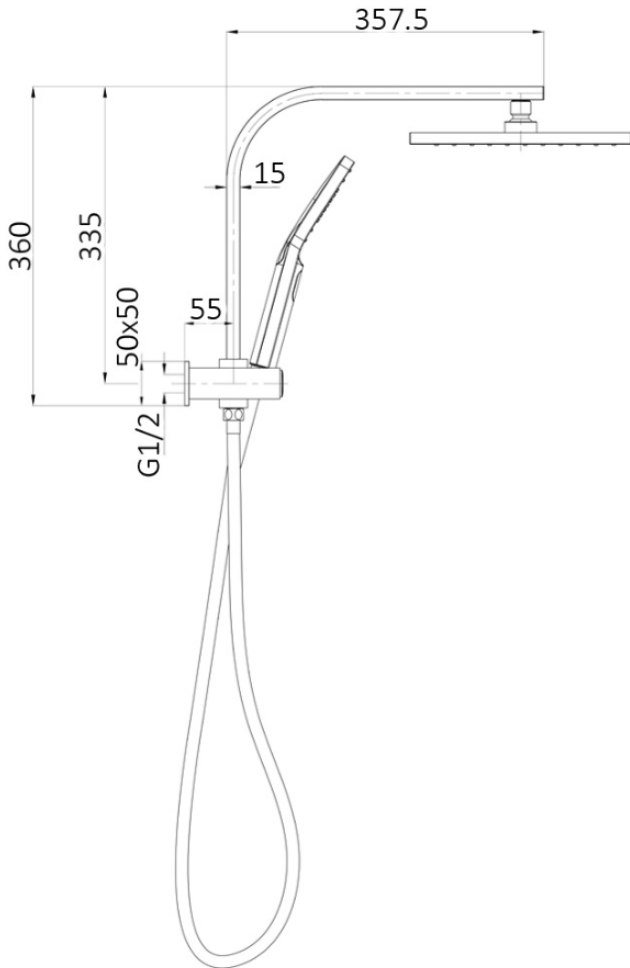

HAND SHOWERS

MATTE BLACK

BOURKE 1632037 MATTE BLACK
3 SPRAY PATTERN
PUSH BUTTON HANDPIECE CONTROL
SQUARE SLIMLINE DESIGN RAIL
600MM BRACKET TO BRACKET
740MM RAIL LENGTH
WELS 4 STAR 6.5LPM

VECTOR MK2 1632039
3 SPRAY PATTERN
PUSH BUTTON HANDPIECE CONTROL
SQUARE DESIGN
WELS 4 STAR 6.5LPM

COMBO SHOWERS

MATTE BLACK

- SANDO 1636851 MATTE BLACK
- SQUARE TWIN SHOWERS
- ABS HEADS / BRASS ARM
- 250MM X 250MM HEAD
- 3 FUNCTION PRESS BUTTON HANDPIECE
- PUSH BUTTON DIVERTOR
- BRASS SLIDER / PVC HOSE
- WELS 3 STAR 8.5LPM

FULL RAIL COMBO SHOWERS MATTE BLACK

NEW

CENTRO 1646940 MATTE BLACK
SQUARE TWIN SHOWERS FULL RAIL
STAINLESS STEEL HEAD / BRASS ARM
200MM X 200MM HEAD
3 FUNCTION PRESS BUTTON HANDPIECE
BRASS SLIDER / METAL HOSE
WELS 3 STAR 9LPM

UNIVERSAL TOP OR BOTTOM WATER INLET
ADJUSTABLE WALL FIXINGS
FULL RAIL
NO ELBOW
ELECTROPLATED

HANDSHOWERS MATTE BLACK

NEW

EVEREST 1646934 MATTE BLACK
3 SPRAY PATTERN
SLIMLINE RETROFIT RAIL
ROUND DESIGN
BRASS ELBOW
1.5M DOUBLE HOOKED METAL HOSE