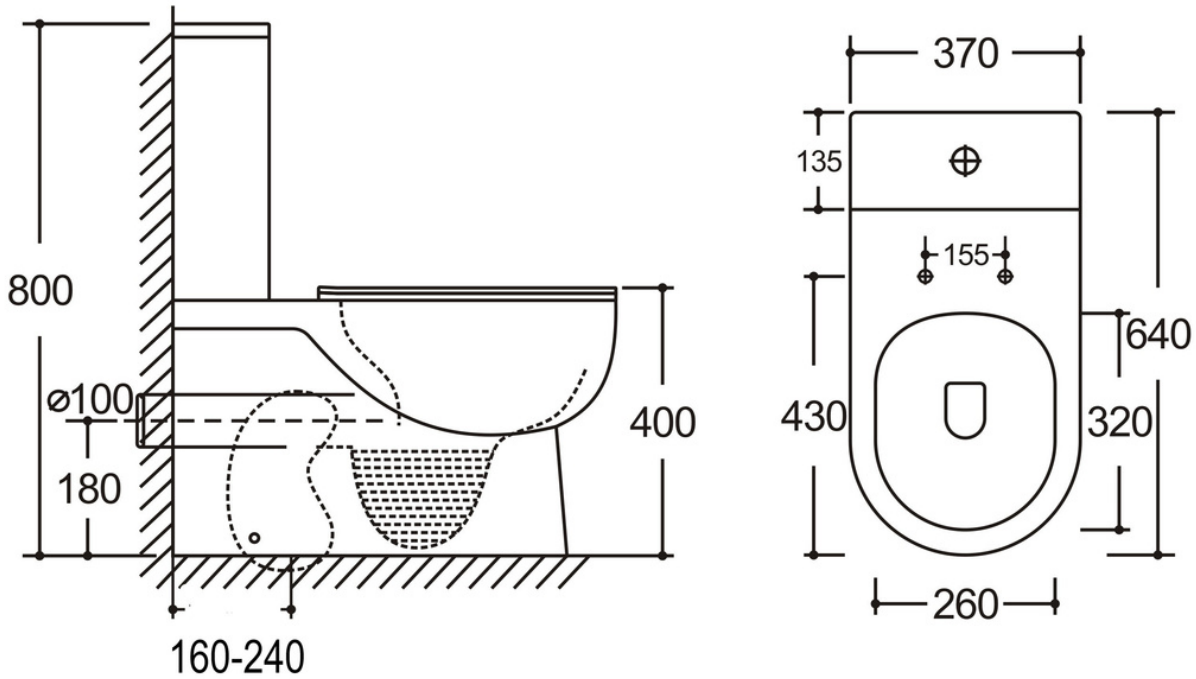

GALWAY

MODERN DESIGN

SOFT SQUARE
MODERN SHAPE
CISTERN

SANDWICH
SEAT

EASE OF CLEANING

CONCEALED
REAR ENTRY
WATER ENTRY

RIMLESS
INTERNAL PAN
RIM

SMOOTH
CONCEALED
PAN

- WALL FACED SUITE
- ROUND CHROME MINI 38MM BUTTON
- 4 STAR WELS 3L
- RIMLESS RIM PAN FOR EASE OF CLEANING

- 160mm TO 240mm SETOUT
- DUAL BACK & BTM WATER INLET
- SLIMLINE SANDWICH SEAT
- CODE 1653668

GALWAY