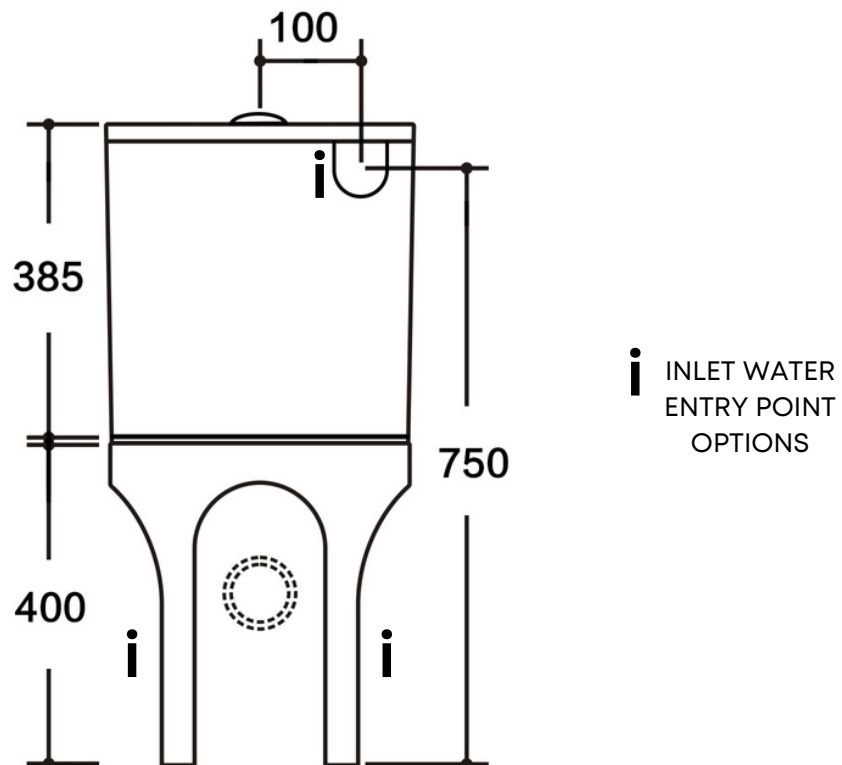

GALWAY

MODERN DESIGN

SOFT SQUARE
MODERN SHAPE
CISTERN

SANDWICH
SEAT

EASE OF CLEANING

CONCEALED
REAR ENTRY
WATER ENTRY

RIMLESS
INTERNAL PAN
RIM

SMOOTH
CONCEALED
PAN

- WALL FACED SUITE
- ROUND CHROME MINI 38MM BUTTON
- 4 STAR WELS 3L
- RIMLESS RIM PAN FOR EASE OF CLEANING

- 160mm TO 240mm SETOUT
- DUAL BACK & BTM WATER INLET
- SLIMLINE SANDWICH SEAT
- CODE 1653668

GALWAY

• CODE 1653668