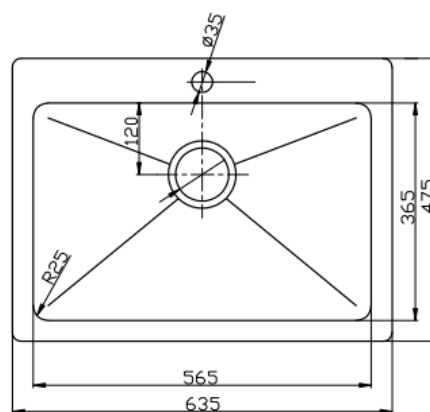

LAUNDRY / KITCHEN UTILITY TROUGHS

1635319 FRESH 35

35 LITRE CAPACITY

STAINLESS STEEL BOWL WITH 1 TAP HOLE IN LANDING

555mmW x 455mmD x 225mmH OVERALL

COMES WITH BASKET WASTE

1635320 FRESH 45

45 LITRE CAPACITY

STAINLESS STEEL BOWL WITH 1 TAP HOLE IN LANDING

635mmW x 475mmD x 230mmH OVERALL

COMES WITH BASKET WASTE

- CAN BE INSTALLED UNDERMOUNT OR INSET
- SS304 STAINLESS STEEL BOWLS
- BASKET WASTE INCLUDED
- 1.2MM THICK
- HANDMADE SINKS

- USE ACTUAL SINK FOR CUT OUT
- INDIVIDUALLY BOXED
- EASY TO CLEAN R25 RADIUS CORNERS IN BOWL

ALLOW +/- VARIATIONS TO MEASUREMENTS