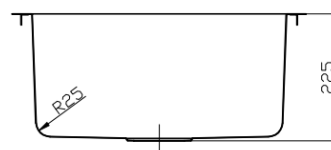

LAUNDRY / KITCHEN UTILITY TROUGHS

1635319 FRESH 35

35 LITRE CAPACITY

STAINLESS STEEL BOWL WITH 1 TAP HOLE IN LANDING

555mmW x 455mmD x 225mmH OVERALL

COMES WITH BASKET WASTE

1635320 FRESH 45

45 LITRE CAPACITY

STAINLESS STEEL BOWL WITH 1 TAP HOLE IN LANDING

635mmW x 475mmD x 230mmH OVERALL

COMES WITH BASKET WASTE

- CAN BE INSTALLED UNDERMOUNT OR INSET
- SS304 STAINLESS STEEL BOWLS
- BASKET WASTE INCLUDED
- 1.2MM THICK
- HANDMADE SINKS

- USE ACTUAL SINK FOR CUT OUT
- INDIVIDUALLY BOXED
- EASY TO CLEAN R25 RADIUS CORNERS IN BOWL

ALLOW +/- VARIATIONS TO MEASUREMENTS