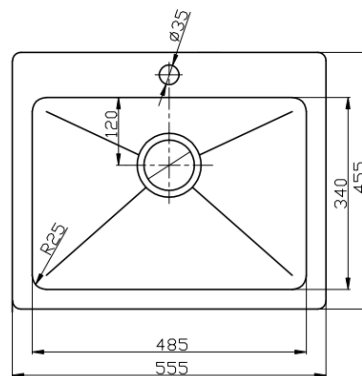

LAUNDRY / KITCHEN UTILITY TROUGHS

1635319 FRESH 35

35 LITRE CAPACITY

STAINLESS STEEL BOWL WITH 1 TAP HOLE IN LANDING

555mmW x 455mmD x 225mmH OVERALL

COMES WITH BASKET WASTE

1635320 FRESH 45

45 LITRE CAPACITY

STAINLESS STEEL BOWL WITH 1 TAP HOLE IN LANDING

635mmW x 475mmD x 230mmH OVERALL

COMES WITH BASKET WASTE

- CAN BE INSTALLED UNDERMOUNT OR INSET
- SS304 STAINLESS STEEL BOWLS
- BASKET WASTE INCLUDED
- 1.2MM THICK
- HANDMADE SINKS

- USE ACTUAL SINK FOR CUT OUT
- INDIVIDUALLY BOXED
- EASY TO CLEAN R25 RADIUS CORNERS IN BOWL

ALLOW +/- VARIATIONS TO MEASUREMENTS