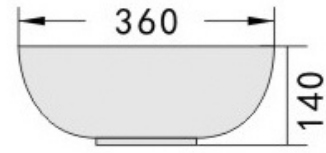

16. ZURICH 1629548
MINI SQUARE VESSEL
310W X 310D X 125H
NO OVERFLOW

USE ACTUAL BASIN FOR CUT OUT

ALLOW VARIATIONS TO
MEASUREMENTS

TAPWARE & WASTE EXTRA

Quality Vitreous China

FRANZ BASINS

17.

DELETED AUG '21