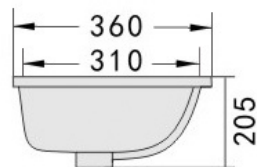

FRANZ BASINS