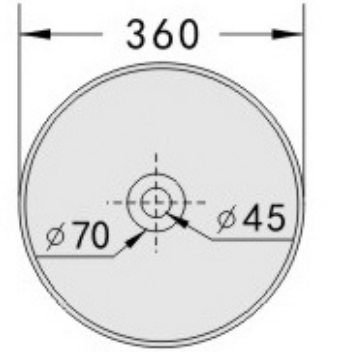

16. ZURICH 1629548
MINI SQUARE VESSEL
310W X 310D X 125H
NO OVERFLOW

USE ACTUAL BASIN FOR CUT OUT

ALLOW VARIATIONS TO
MEASUREMENTS

TAPWARE & WASTE EXTRA

Quality Vitreous China

FRANZ BASINS

17.

DELETED AUG '21