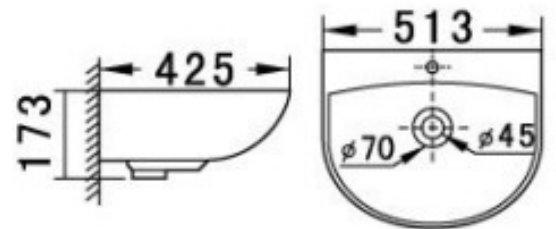

6. NORT 1622453
WALL BASIN WITH FIXING BOLTS
455W X 310D
NO OVERFLOW
1 TAP HOLE

8. HYATT 1631807
WALL BASIN WITH FIXING BOLTS
510W X 420D
WITH OVERFLOW
1 TAP HOLE

7. MECURE 1631808
WALL BASIN WITH FIXING BOLTS
INTEGRATED SKIRT AS PICTURED
350W X 350D X 280H
WITH OVERFLOW
1 TAP HOLE

USE ACTUAL BASIN FOR CUT OUT

ALLOW VARIATIONS TO
MEASUREMENTS

TAPWARE & WASTE EXTRA

Quality Vitreous China