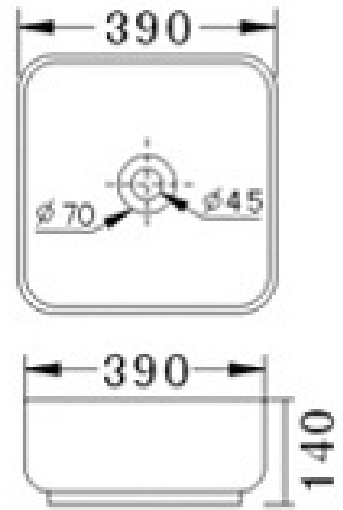

9. RONNIE 1623705
COUNTER TOP BASIN
410W X 145H
NO OVERFLOW

10. ORLAY 390 1623706
COUNTER TOP BASIN
390W X 390D X 140H
NO OVERFLOW

USE ACTUAL BASIN FOR CUT OUT

ALLOW VARIATIONS TO
MEASUREMENTS

TAPWARE & WASTE EXTRA