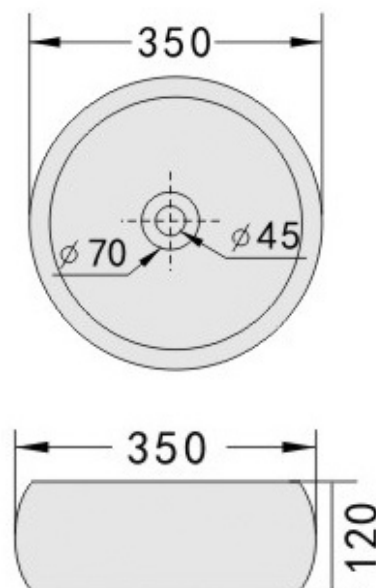

FRANZ BASINS

19.

DELETED AUG '21

20.