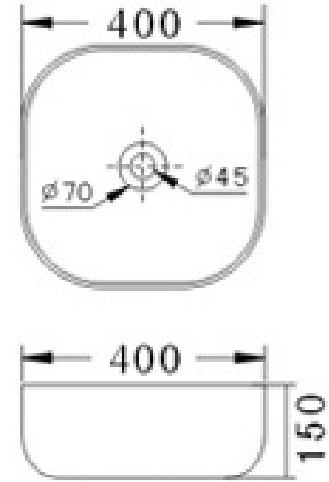

FRANZ BASINS

1.

Now With Metal
Overflow Ring

1. CANNES 1622442
VANITY BASIN
550W X 470D

USE ACTUAL BASIN FOR CUT OUT

ALLOW VARIATIONS TO
MEASUREMENTS

TAPWARE & WASTE EXTRA

Quality Vitreous China

FRANZ BASINS

2.

3.

2. FOX 400 1622447
VESSEL
400W X 400D X 150H

3. FOX 490 1622448
VESSEL
490W X 390D X 150H

USE ACTUAL BASIN FOR CUT OUT

ALLOW VARIATIONS TO
MEASUREMENTS

TAPWARE & WASTE EXTRA