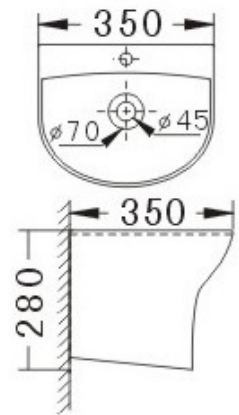

8.

With Metal
Overflow Ring