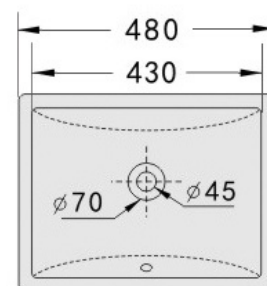

FRANZ BASINS