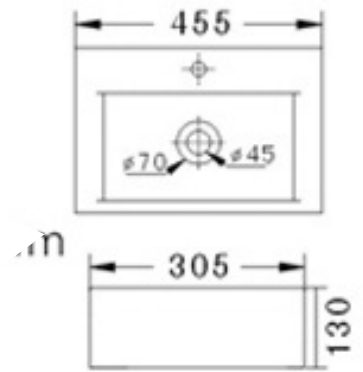

7.

DELETED AUG '21

With Metal
Overflow Ring