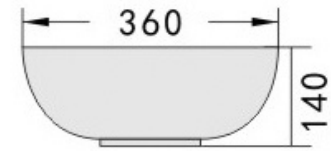

FRANZ BASINS

17.

DELETED AUG '21

DELETED AUG '21

18.

**matte
White**

17. RODEZ 1640864
VESSEL
360W X 140H
WHITE
NO OVERFLOW

18. RODEZ 1640865
VESSEL
360W X 140H
MATTE WHITE
NO OVERFLOW

USE ACTUAL BASIN FOR CUT OUT

ALLOW VARIATIONS TO
MEASUREMENTS

TAPWARE & WASTE EXTRA

Quality Vitreous China