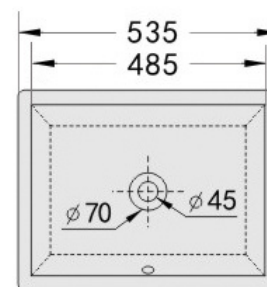

Now With Metal
Overflow Ring

4.