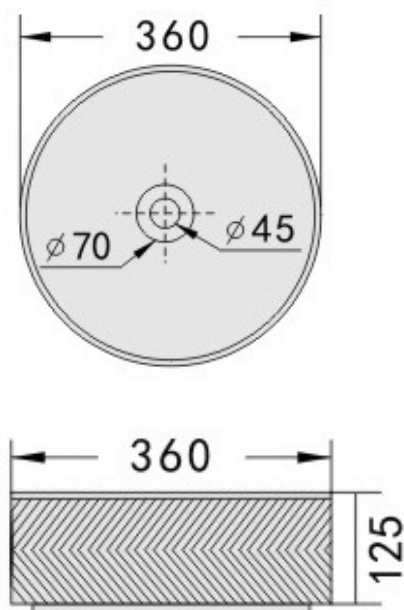

**Matte
White**

19. GRANVILLE 1640863
VESSEL
350W X 120H
WHITE
NO OVERFLOW

20. TORSCAN 1640862
VESSEL WITH ARTISTIC PATTERN
360W X 125H
MATTE WHITE
NO OVERFLOW

USE ACTUAL BASIN FOR CUT OUT

ALLOW VARIATIONS TO
MEASUREMENTS

TAPWARE & WASTE EXTRA

Quality Vitreous China