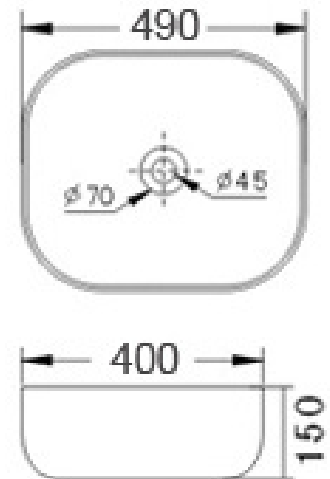

FRANZ BASINS

1.

Now With Metal
Overflow Ring

1. CANNES 1622442
VANITY BASIN
550W X 470D

USE ACTUAL BASIN FOR CUT OUT

ALLOW VARIATIONS TO
MEASUREMENTS

TAPWARE & WASTE EXTRA

Quality Vitreous China

FRANZ BASINS

2.

3.

2. FOX 400 1622447
VESSEL
400W X 400D X 150H

3. FOX 490 1622448
VESSEL
490W X 390D X 150H

USE ACTUAL BASIN FOR CUT OUT

ALLOW VARIATIONS TO
MEASUREMENTS

TAPWARE & WASTE EXTRA