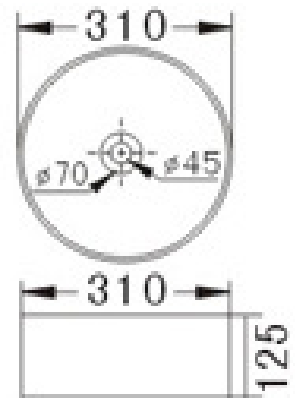

ALLOW VARIATIONS TO
MEASUREMENTS

TAPWARE & WASTE EXTRA

Quality Vitreous China

FRANZ BASINS

13.

14.

13. BERN 1629545
VESSEL ONE TAP HOLE
420W X 140H
NO OVERFLOW

14. MORITZ 1629547
MINI ROUND VESSEL
310W X 125H
NO OVERFLOW