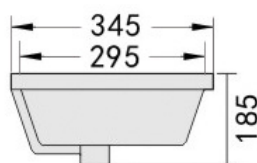

FRANZ BASINS

Now With Metal
Overflow Ring

4.

Now With Metal
Overflow Ring

5.

4. LYON 470 1622450
UNDERCOUNTER
FIXING BRACKETS SUPPLIED
OVERFLOW AT FRONT

5. LYON 530 1622451
UNDERCOUNTER
FIXING BRACKETS SUPPLIED
OVERFLOW AT FAR SIDE (AS PICTURED)

USE ACTUAL BASIN FOR CUT OUT

ALLOW VARIATIONS TO
MEASUREMENTS

TAPWARE & WASTE EXTRA

Quality Vitreous China