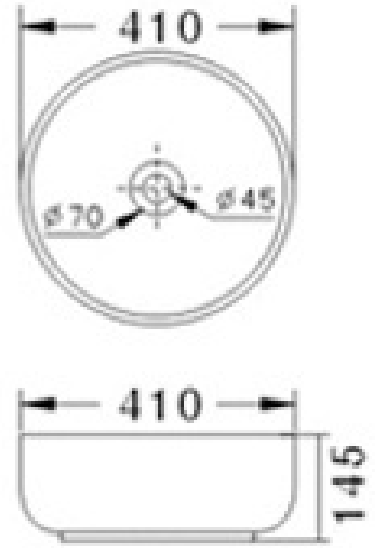

FRANZ BASINS

9.

10.

9. RONNIE 1623705
COUNTER TOP BASIN
410W X 145H
NO OVERFLOW

10. ORLAY 390 1623706
COUNTER TOP BASIN
390W X 390D X 140H
NO OVERFLOW

USE ACTUAL BASIN FOR CUT OUT

ALLOW VARIATIONS TO
MEASUREMENTS

TAPWARE & WASTE EXTRA