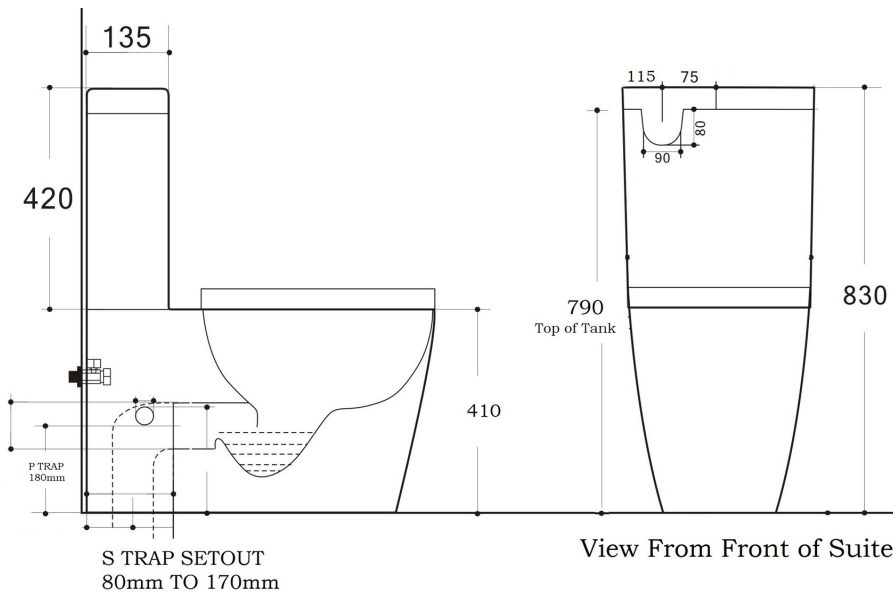

# ASHFORD

1631954  
MATTE BLACK BUTTON  
OPTIONAL EXTRA

1645120  
WHITE BUTTON  
OPTIONAL EXTRA

Rimless Pan, for easy clean and a powerful flush

Easy Clean Pan Technology

- WALL FACED SUITE
- RIMLESS PAN
- 4 STAR WELS 4.5/3L
- S OR P TRAP
- SOFT CLOSE SEAT

- 80MM TO 170MM SETOUT
- BACK & BOTTOM WATER INLET
- ROUND SUPER SLIM BUTTON
- NANO COATED PAN

- CODE : 1631426