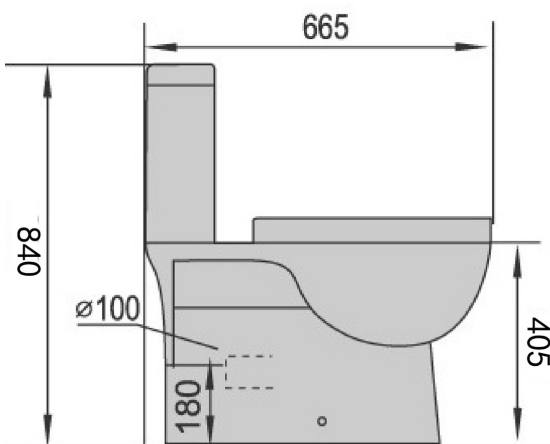

# DUBLIN

- BACK TO WALL
- SOFT CLOSE SEAT
- RECTANGLE BUTTON
- 4 STAR WELS 3L
- BOX RIM PAN FOR ALL OVER FLUSHING IN BOWL

- 70mm TO 160mm SETOUT
- DUAL BACK & BTM INLET
- CODE 1620874