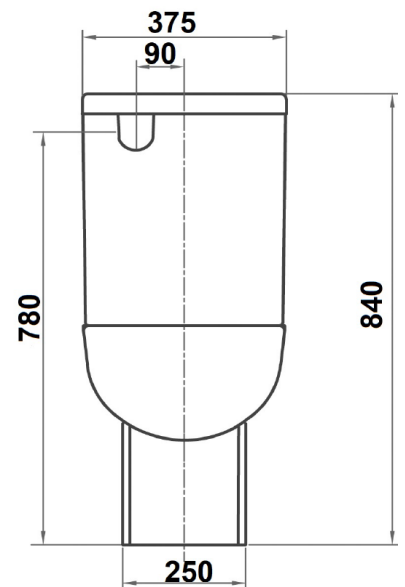

# DUBLIN

- BACK TO WALL
- SOFT CLOSE SEAT
- RECTANGLE BUTTON
- 4 STAR WELS 3L
- BOX RIM PAN FOR ALL OVER FLUSHING IN BOWL

- 70mm TO 160mm SETOUT
- DUAL BACK & BTM INLET
- CODE 1620874