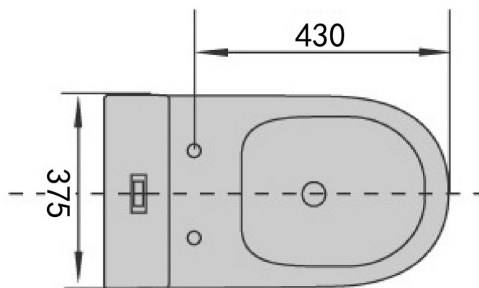

# DUBLIN

- BACK TO WALL
- SOFT CLOSE SEAT
- RECTANGLE BUTTON
- 4 STAR WELS 3L
- BOX RIM PAN FOR ALL OVER FLUSHING IN BOWL

- 70mm TO 160mm SETOUT
- DUAL BACK & BTM INLET
- CODE 1620874