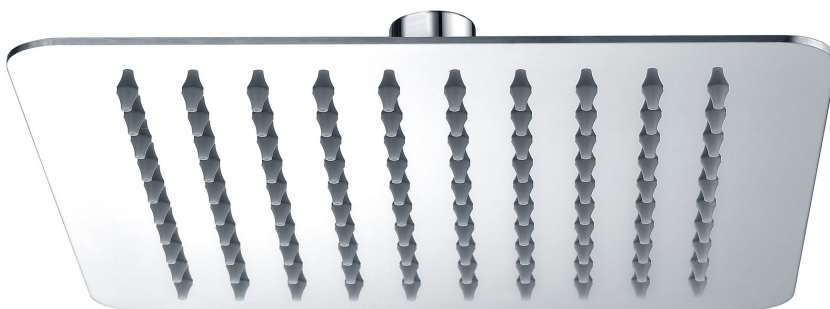

STAINLESS STEEL CHROME FINISH

SUPER THIN EDGE

1645126
ELM
200mm X 2mm Thin Edge
3 STAR 9LPM

1645128
BIRCH
250mm X 2mm Thin Edge
3 STAR 9LPM

1645130
OAK
200mm X 200mm x 2mm Thin Edge
3 STAR 9LPM

1645132
ALDER
250mm X 250mm x 2mm Thin Edge
3 STAR 9LPM

ALL OF THE ABOVE ARE AVAILABLE IN MATTE BLACK ALSO

ARRIVING LATE JULY 2021

STAINLESS STEEL CHROME FINISH

SUPER THIS EDGE

1629678
KARA 250
250mm X 6mm
3 STAR 8LPM

1629679
KARA 300
300mm X 6mm
3 STAR 8.5LPM

1629680
KARA 300
300mm X 6mm
3 STAR 8.5LPM

1629681
KARA 300
300mm X 6mm
3 STAR 8.5LPM

ALL MODELS ABOVE
HAVE CURVED
EDGE DESIGN

ROUND SHOWER HEADS

MODEL DELETED JULY '21

1618182
QUEEN
CHROME PLATED BRASS
200mm X 20mm
3 STAR 9LPM

SUPER THIN 8MM EDGE

1618185
RAMSAY
CHROME PLATED BRASS
200mm X 8mm
3 STAR 8LPM

1618188
RUSSEL
CHROME PLATED ABS
200mm X 15mm
3 STAR 8LPM

MODEL DELETED JULY '21

1629684
LYGON
CHROME PLATED ABS
300mm X 15mm
3 STAR 8.5LPM

SQUARE SHOWER HEADS

MODEL DELETED JULY '21

1618184
HODDLE
CHROME PLATED BRASS
300mm X 300mm x 8mm
3 STAR 9LPM