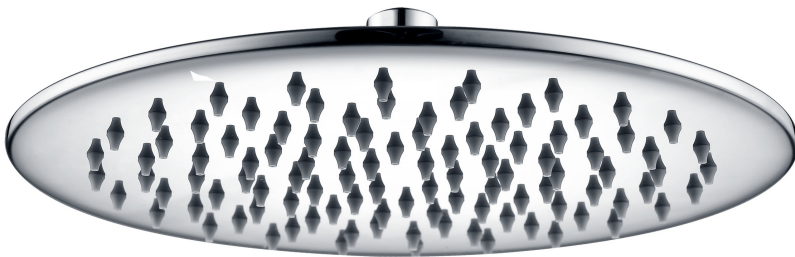

STAINLESS STEEL CHROME FINISH

SUPER THIN EDGE

1645126
ELM
200mm X 2mm Thin Edge
3 STAR 9LPM

1645128
BIRCH
250mm X 2mm Thin Edge
3 STAR 9LPM

1645130
OAK
200mm X 200mm x 2mm Thin Edge
3 STAR 9LPM

1645132
ALDER
250mm X 250mm x 2mm Thin Edge
3 STAR 9LPM

ALL OF THE ABOVE ARE AVAILABLE IN MATTE BLACK ALSO

ARRIVING LATE JULY 2021

STAINLESS STEEL CHROME FINISH

SUPER THIS EDGE

1629678
KARA 250
250mm X 6mm
3 STAR 8LPM

1629679
KARA 300
300mm X 6mm
3 STAR 8.5LPM

1629680
KARA 300
300mm X 6mm
3 STAR 8.5LPM

1629681
KARA 300
300mm X 6mm
3 STAR 8.5LPM

ALL MODELS ABOVE
HAVE CURVED
EDGE DESIGN

ROUND SHOWER HEADS

MODEL DELETED JULY '21

1618182
QUEEN
CHROME PLATED BRASS
200mm X 20mm
3 STAR 9LPM

SUPER THIN 8MM EDGE

1618185
RAMSAY
CHROME PLATED BRASS
200mm X 8mm
3 STAR 8LPM

1618188
RUSSEL
CHROME PLATED ABS
200mm X 15mm
3 STAR 8LPM

MODEL DELETED JULY '21

1629684
LYGON
CHROME PLATED ABS
300mm X 15mm
3 STAR 8.5LPM

SQUARE SHOWER HEADS

MODEL DELETED JULY '21

1618184
HODDLE
CHROME PLATED BRASS
300mm X 300mm x 8mm
3 STAR 9LPM