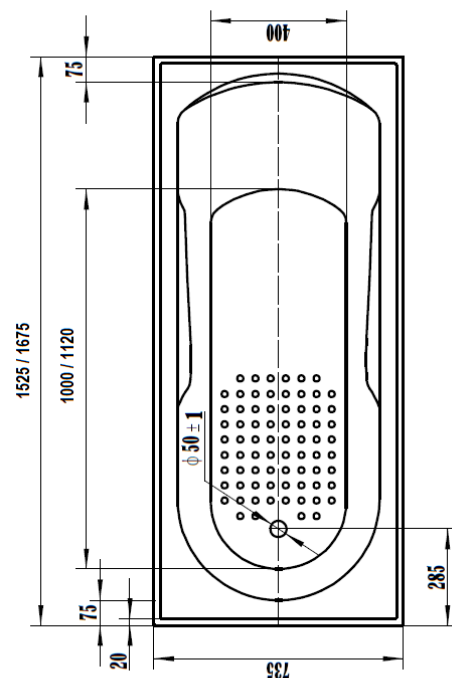

BASKIN INSET BATH

- 1641383 BASKIN 1525MM
- 1641384 BASKIN 1675MM

- GENEROUS DEPTH 390mm
- ACRYLIC INSET BATH TUB
- ANTISLIP PATTERN ON BASE
- PERFECT FOR SHOWING OVER

- COMFORTABLE LUMBER SUPPORT
- ARM AND HEAD REST MOULDING
- 735mm WIDE

- Dimensions are subject to manufacturing variations.
- Cob & Pen reserves the right to vary specifications at any time without notice. Information provided within this specification sheet is correct as the date of creating. Please confirm all dimensions with the sales consultant prior to purchasing.
- Only do cut outs from actual item