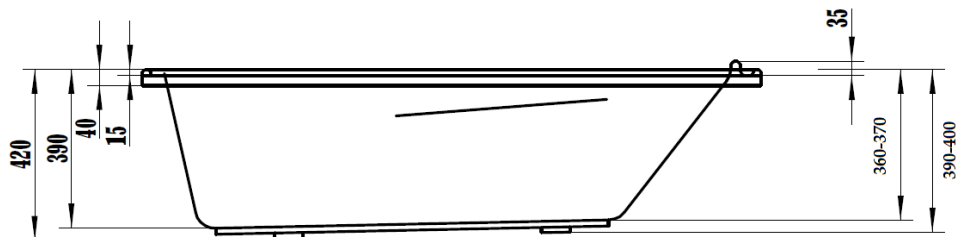

BASKIN INSET BATH

- 1641383 BASKIN 1525MM
- 1641384 BASKIN 1675MM

- GENEROUS DEPTH 390mm
- ACRYLIC INSET BATH TUB
- ANTISLIP PATTERN ON BASE
- PERFECT FOR SHOWING OVER

- COMFORTABLE LUMBER SUPPORT
- ARM AND HEAD REST MOULDING
- 735mm WIDE

- Dimensions are subject to manufacturing variations.
- Cob & Pen reserves the right to vary specifications at any time without notice. Information provided within this specification sheet is correct as the date of creating. Please confirm all dimensions with the sales consultant prior to purchasing.
- Only do cut outs from actual item