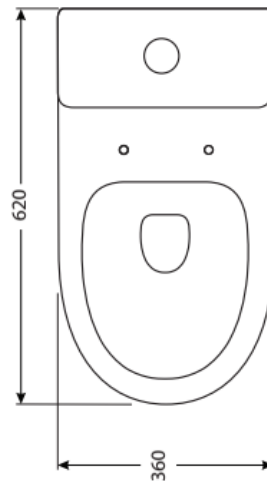

BARNETT

1631954
BLACK BUTTON
OPTIONAL

1645120
WHITE BUTTON
OPTIONAL

- WALL FACED SUITE
- RIMLESS PAN
- SHORT PROJECTION 620MM
- NANO COAT ANTI BACTERIAL
- ULTRA THIN SOFT CLOSE SEAT
- 4 STAR WELS 4.5/3L
- S & P TRAP

- 70mm TO 160mm SETOUT S TRAP
- BACK & BTM INLET WATER INLET
- ROUND SUPER SLIM CHROME BUTTON

- NANO COATING IN PAN ENABLES EASIER CLEANING & MORE ANTI BACTERIAL

- RIMLESS PAN FOR MORE HYGIENIC CLEANING

- SHORT PROJECTION SPACE SAVER 620MM

- CODE 1641388