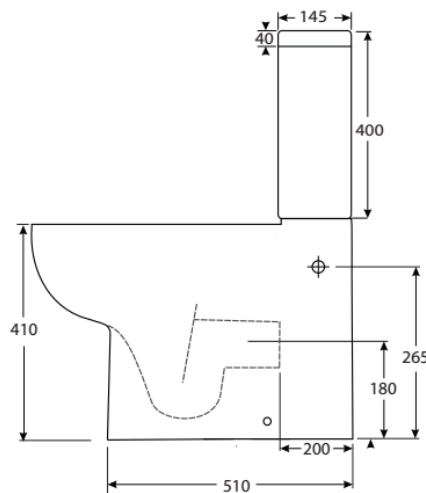

BARNETT

1631954
BLACK BUTTON
OPTIONAL

1645120
WHITE BUTTON
OPTIONAL

- WALL FACED SUITE
- RIMLESS PAN
- SHORT PROJECTION 620MM
- NANO COAT ANTI BACTERIAL
- ULTRA THIN SOFT CLOSE SEAT
- 4 STAR WELS 4.5/3L
- S & P TRAP

- 70mm TO 160mm SETOUT S TRAP
- BACK & BTM INLET WATER INLET
- ROUND SUPER SLIM CHROME BUTTON

- NANO COATING IN PAN ENABLES EASIER CLEANING & MORE ANTI BACTERIAL

- RIMLESS PAN FOR MORE HYGIENIC CLEANING

- SHORT PROJECTION SPACE SAVER 620MM

- CODE 1641388