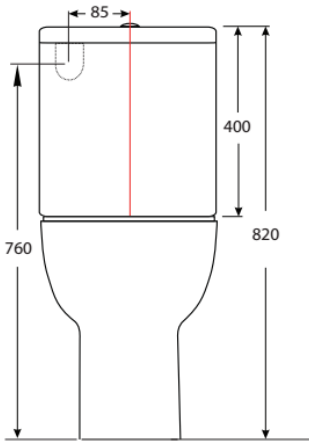

BARNETT

1631954
BLACK BUTTON
OPTIONAL

1645120
WHITE BUTTON
OPTIONAL

- WALL FACED SUITE
- RIMLESS PAN
- SHORT PROJECTION 620MM
- NANO COAT ANTI BACTERIAL
- ULTRA THIN SOFT CLOSE SEAT
- 4 STAR WELS 4.5/3L
- S & P TRAP

- 70mm TO 160mm SETOUT S TRAP
- BACK & BTM INLET WATER INLET
- ROUND SUPER SLIM CHROME BUTTON

- NANO COATING IN PAN ENABLES EASIER CLEANING & MORE ANTI BACTERIAL

- RIMLESS PAN FOR MORE HYGIENIC CLEANING

- SHORT PROJECTION SPACE SAVER 620MM

- CODE 1641388