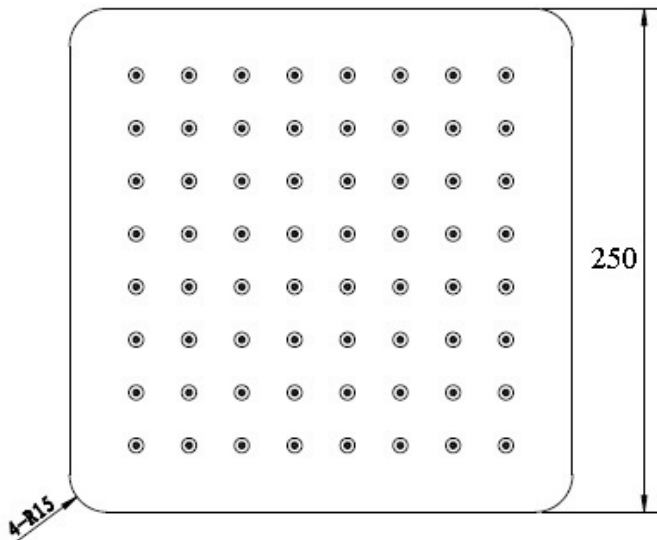

1646946
ALDER