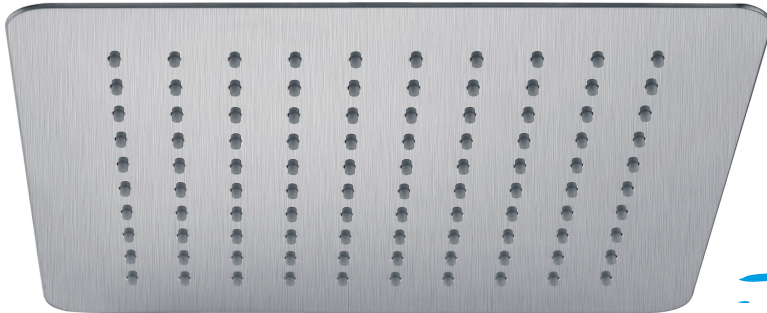

BRUSHED NICKEL

STAINLESS STEEL
CONSTRUCTION

NEW

1646945
BIRCH
250mm X 2mm Thin Edged
STAINLESS STEEL
PVD PLATED
3 STAR 9LPM

STAINLESS STEEL
CONSTRUCTION

NEW

1646946
ALDER
250mm X 250 X 2mm Thin Edged
STAINLESS STEEL
PVD PLATED
3 STAR 9LPM

1630826
ELGIN
250MM X 8MM THICK
BRASS CONSTRUCTION
PVD PLATING
3 STAR 9LPM

BRUSHED NICKEL

1630828
ELGIN
ROUND SWIVEL SHOWER ARM
BRUSHED NICKEL

1646947
HAZEL
ROUND SHOWER ARM
BRUSHED NICKEL

NEW

1646944
MINTO
SOFT SQUARE FIXED SHOWER ARM
BRUSHED NICKEL

NEW

BRUSHED NICKEL

1630828
ELGIN

1646947
HAZEL

1646944
MINTO

BRUSHED NICKEL

1646945
BIRCH

1646946
ALDER