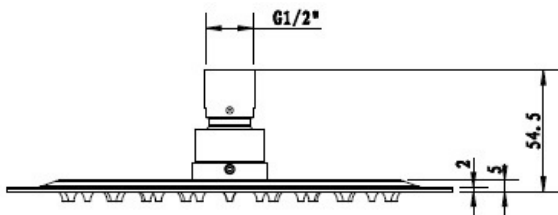

BRUSHED NICKEL

1646945
BIRCH