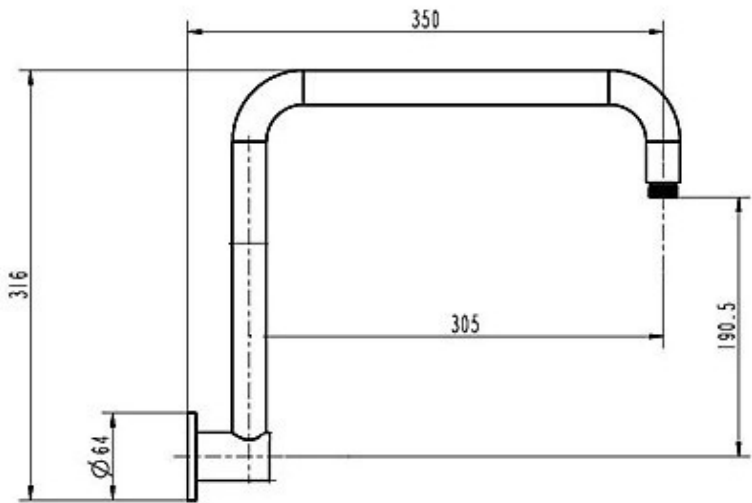

BRUSHED NICKEL

1630828
ELGIN