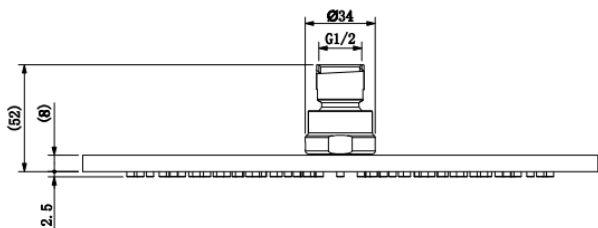

1646946
ALDER