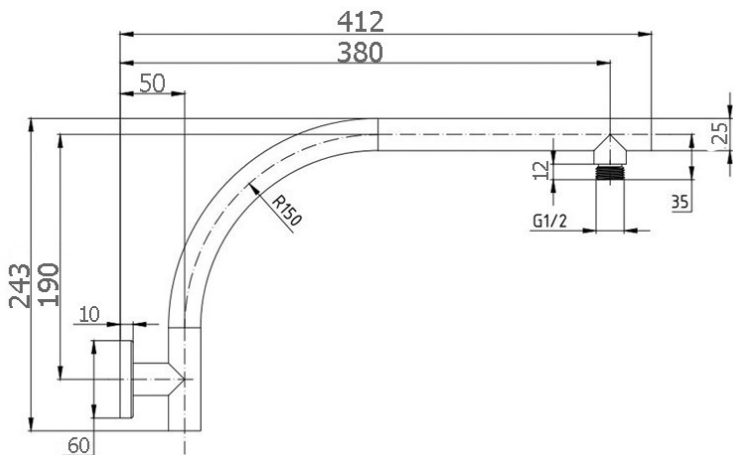

1646947
HAZEL