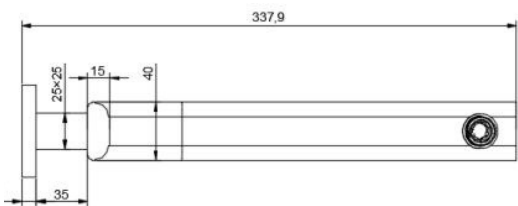

1646944
MINTO