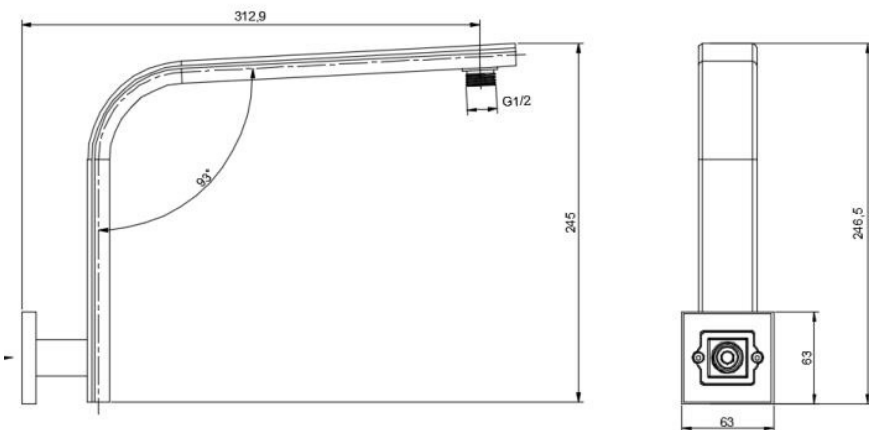

1646944
MINTO