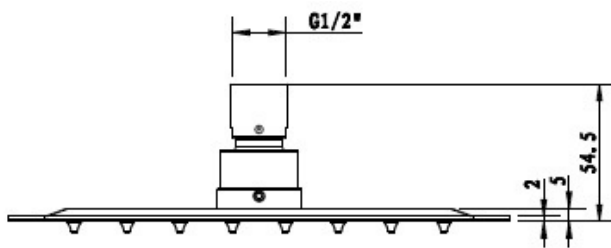

1646946
ALDER