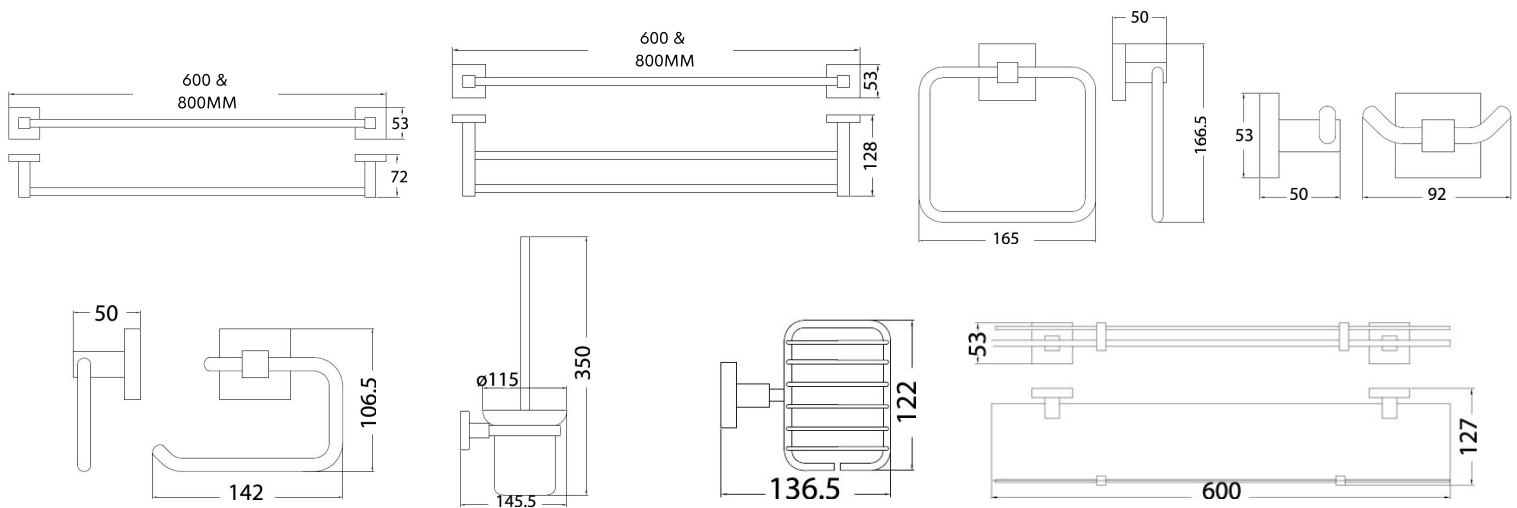

# AVA ACCESSORIES

- SINGLE TOWEL RAIL 600MM 1617730
- SINGLE TOWEL RAIL 800MM 1617731
- DOUBLE TOWEL RAIL 600MM 1617732
- DOUBLE TOWEL RAIL 800MM 1617733
- TOWEL RING 1617734
- ROBE HOOK 1617735
- TOILET ROLL HOLDER 1617736
- TOILET BRUSH GLASS 1617737

- SOAP DISH WIRE 1617740
- GLASS SHELF 1617741

- UNCOMPLICATED CLEAN LINES
- BRASS & ZINC ALLOY
- CHROME PLATED FINISH

• MEASUREMENTS ARE A GUIDE ONLY