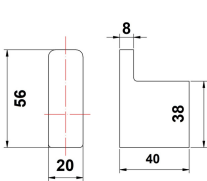

# FRANKLIN ACCESSORIES

- ROBE HOOK 1629701
- TOILET ROLL HOLDER 1629699
- HAND TOWEL HOLDER 1629700
- SINGLE TOWEL RAIL 600MM 1629695
- SINGLE TOWEL RAIL 800MM 1629696

- DOUBLE TOWEL RAIL 600MM 1629697
- DOUBLE TOWEL RAIL 800MM 1629698
- SHOWER SHELF 550MM X 120MM 1629703
- TOILET BRUSH WALL HUNG 1629702