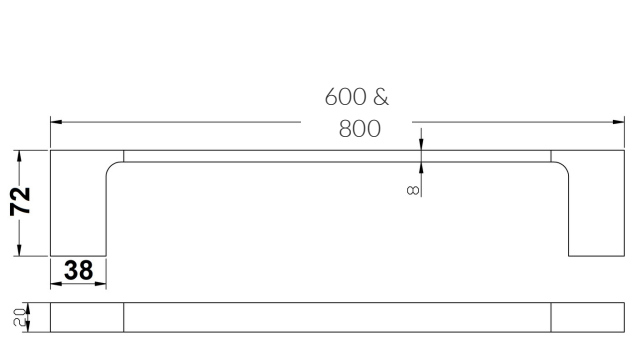

# FRANKLIN ACCESSORIES

- ROBE HOOK 1629701
- TOILET ROLL HOLDER 1629699
- HAND TOWEL HOLDER 1629700
- SINGLE TOWEL RAIL 600MM 1629695
- SINGLE TOWEL RAIL 800MM 1629696

- DOUBLE TOWEL RAIL 600MM 1629697
- DOUBLE TOWEL RAIL 800MM 1629698
- SHOWER SHELF 550MM X 120MM 1629703
- TOILET BRUSH WALL HUNG 1629702

• MEASUREMENTS ARE A GUIDE ONLY

- MODERN COMPACT RANGE
- BRASS & ZINC ALLOY
- CHROME PLATED FINISH