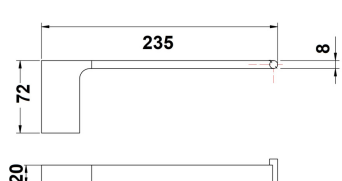

# FRANKLIN ACCESSORIES

- ROBE HOOK 1629701
- TOILET ROLL HOLDER 1629699
- HAND TOWEL HOLDER 1629700
- SINGLE TOWEL RAIL 600MM 1629695
- SINGLE TOWEL RAIL 800MM 1629696

- DOUBLE TOWEL RAIL 600MM 1629697
- DOUBLE TOWEL RAIL 800MM 1629698
- SHOWER SHELF 550MM X 120MM 1629703
- TOILET BRUSH WALL HUNG 1629702