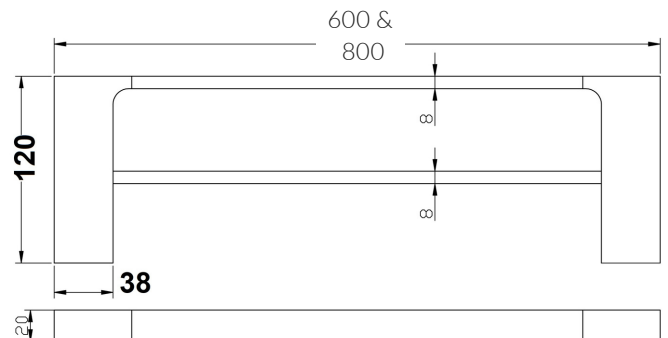

# FRANKLIN ACCESSORIES

- ROBE HOOK 1629701
- TOILET ROLL HOLDER 1629699
- HAND TOWEL HOLDER 1629700
- SINGLE TOWEL RAIL 600MM 1629695
- SINGLE TOWEL RAIL 800MM 1629696

- DOUBLE TOWEL RAIL 600MM 1629697
- DOUBLE TOWEL RAIL 800MM 1629698
- SHOWER SHELF 550MM X 120MM 1629703
- TOILET BRUSH WALL HUNG 1629702