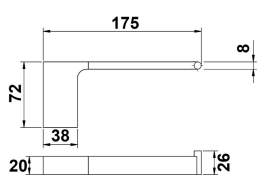

# FRANKLIN ACCESSORIES

- ROBE HOOK 1629701
- TOILET ROLL HOLDER 1629699
- HAND TOWEL HOLDER 1629700
- SINGLE TOWEL RAIL 600MM 1629695
- SINGLE TOWEL RAIL 800MM 1629696

- DOUBLE TOWEL RAIL 600MM 1629697
- DOUBLE TOWEL RAIL 800MM 1629698
- SHOWER SHELF 550MM X 120MM 1629703
- TOILET BRUSH WALL HUNG 1629702