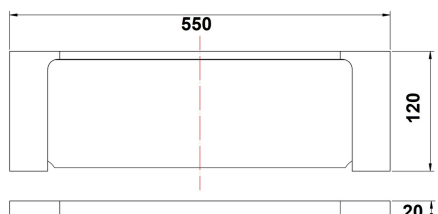

# FRANKLIN ACCESSORIES

- ROBE HOOK 1629701
- TOILET ROLL HOLDER 1629699
- HAND TOWEL HOLDER 1629700
- SINGLE TOWEL RAIL 600MM 1629695
- SINGLE TOWEL RAIL 800MM 1629696

- DOUBLE TOWEL RAIL 600MM 1629697
- DOUBLE TOWEL RAIL 800MM 1629698
- SHOWER SHELF 550MM X 120MM 1629703
- TOILET BRUSH WALL HUNG 1629702