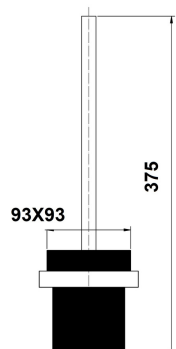

# FRANKLIN ACCESSORIES

- ROBE HOOK 1629701
- TOILET ROLL HOLDER 1629699
- HAND TOWEL HOLDER 1629700
- SINGLE TOWEL RAIL 600MM 1629695
- SINGLE TOWEL RAIL 800MM 1629696

- DOUBLE TOWEL RAIL 600MM 1629697
- DOUBLE TOWEL RAIL 800MM 1629698
- SHOWER SHELF 550MM X 120MM 1629703
- TOILET BRUSH WALL HUNG 1629702