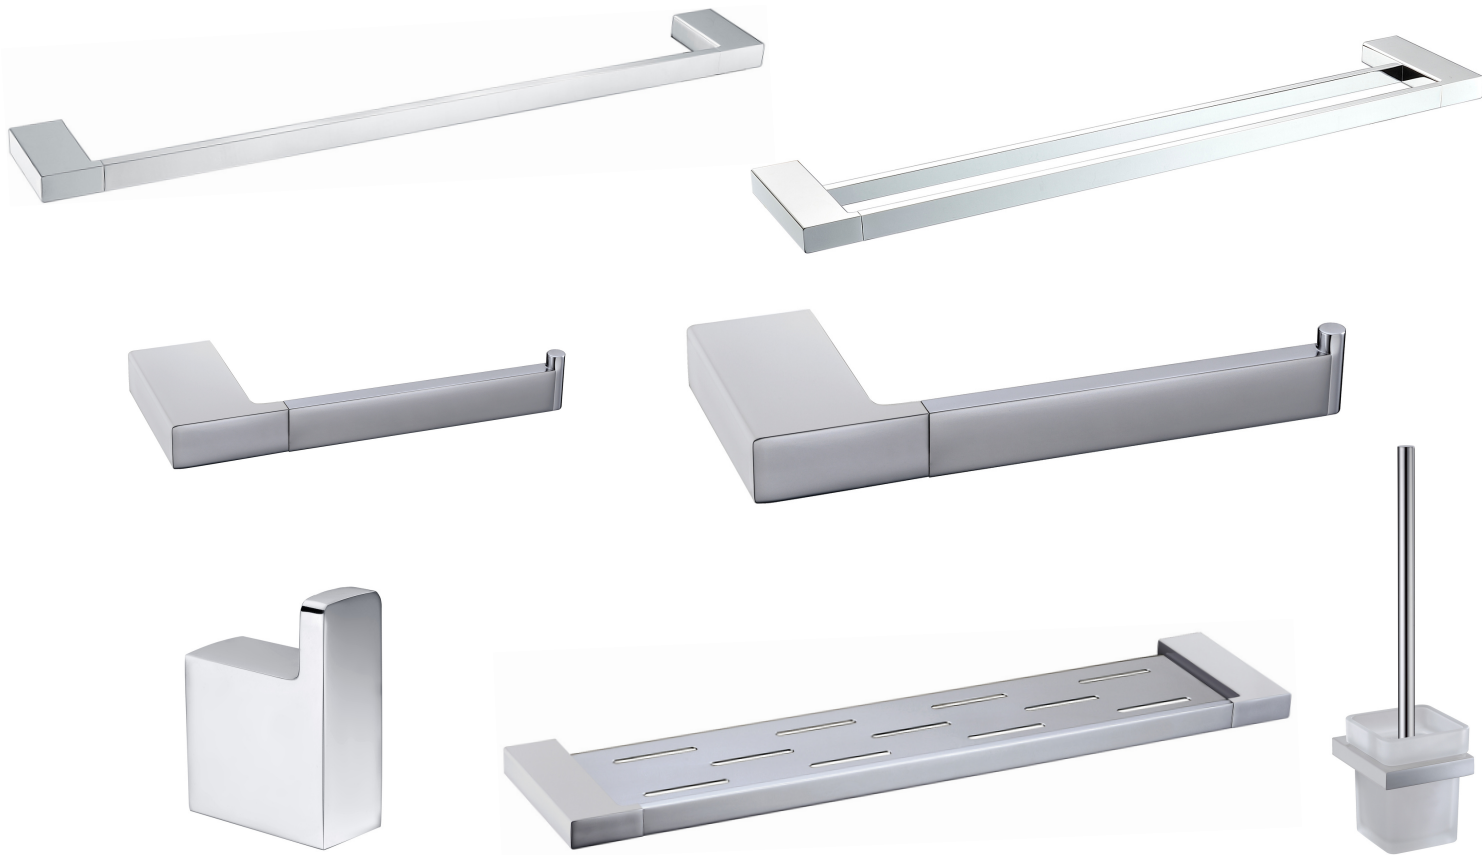

# FRANKLIN ACCESSORIES

- ROBE HOOK 1629701
- TOILET ROLL HOLDER 1629699
- HAND TOWEL HOLDER 1629700
- SINGLE TOWEL RAIL 600MM 1629695
- SINGLE TOWEL RAIL 800MM 1629696

- DOUBLE TOWEL RAIL 600MM 1629697
- DOUBLE TOWEL RAIL 800MM 1629698
- SHOWER SHELF 550MM X 120MM 1629703
- TOILET BRUSH WALL HUNG 1629702

• MEASUREMENTS ARE A GUIDE ONLY

- MODERN COMPACT RANGE
- BRASS & ZINC ALLOY
- CHROME PLATED FINISH