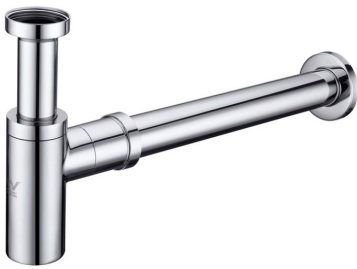

BASINS PARTS

- 1629877 CHROME
- 1629878 MATTE BLACK
- 1629880 BRUSHED NICKEL
- CHROME POP UP WASTE
- DOME PULLS OUT FOR EASY CLEANING
- SUITABLE FOR BATHTUBS OR BASINS
- SUITS BASINS WITH 32/40MM OUTLETS
- SUIT BASIN WITH OR WITHOUT OVERFLOW
- FINAL THREAD IS 40MM

- 1619776
- 32MM WASTE THREAD
- 40MM DWV SOCKET PUSH IN
- DOES NOT SUIT THE PLUG & WASTES SHOWN ABOVE
- CHROME FINISH

- 1636362
- CHROME FINISH

- 1636363
- BLACK FINISH

- NEW**
- 1646948
 - BRUSHED NICKEL

- 40MM WASTE THREAD
- 40MM DWV SOCKET PUSH IN
- SUITS THE PLUG & WASTES SHOWN ABOVE