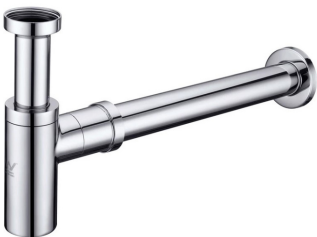

BASINS PARTS

- 1629877 CHROME
- 1629878 MATTE BLACK
- 1629880 BRUSHED NICKEL
- CHROME POP UP WASTE
- DOME PULLS OUT FOR EASY CLEANING
- SUITABLE FOR BATHTUBS OR BASINS
- SUITS BASINS WITH 32/40MM OUTLETS
- SUIT BASIN WITH OR WITHOUT OVERFLOW
- FINAL THREAD IS 40MM

- 1619776
- 32MM WASTE THREAD
- 40MM DWV SOCKET PUSH IN
- DOES NOT SUIT THE PLUG & WASTES SHOWN ABOVE
- CHROME FINISH

- 1636362
- CHROME FINISH

- 1636363
- BLACK FINISH

- NEW**
- 1646948
 - BRUSHED NICKEL

- 40MM WASTE THREAD
- 40MM DWV SOCKET PUSH IN
- SUITS THE PLUG & WASTES SHOWN ABOVE