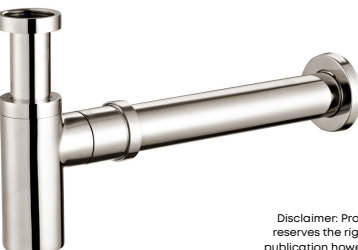

BASINS PARTS

- 1629877 CHROME
- 1629878 MATTE BLACK
- 1629880 BRUSHED NICKEL
- CHROME POP UP WASTE
- DOME PULLS OUT FOR EASY CLEANING
- SUITABLE FOR BATHTUBS OR BASINS
- SUITS BASINS WITH 32/40MM OUTLETS
- SUIT BASIN WITH OR WITHOUT OVERFLOW
- FINAL THREAD IS 40MM

- 1619776
- 32MM WASTE THREAD
- 40MM DWV SOCKET PUSH IN
- DOES NOT SUIT THE PLUG & WASTES SHOWN ABOVE
- CHROME FINISH

- 1636362
- CHROME FINISH

- 1636363
- BLACK FINISH

- NEW**
- 1646948
 - BRUSHED NICKEL

- 40MM WASTE THREAD
- 40MM DWV SOCKET PUSH IN
- SUITS THE PLUG & WASTES SHOWN ABOVE