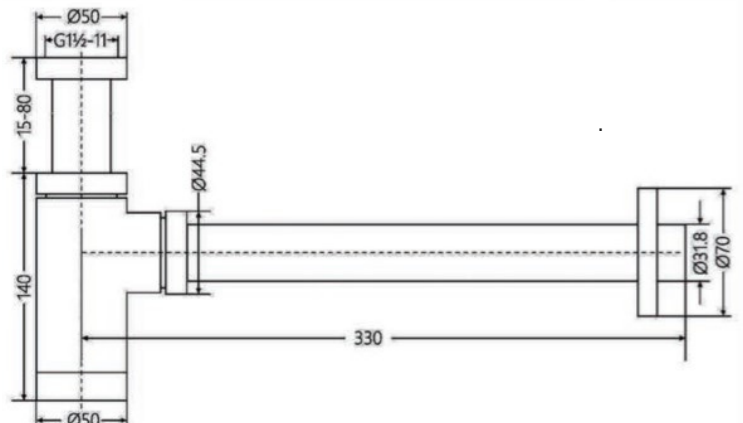

- 1619776
- 32MM WASTE THREAD
- 40MM DWV SOCKET PUSH IN
- DOES NOT SUIT THE PLUG & WASTES SHOWN ABOVE
- CHROME FINISH

- 1636362
- CHROME FINISH

- 1636363
- BLACK FINISH

- NEW**
- 1646948
 - BRUSHED NICKEL

- 40MM WASTE THREAD
- 40MM DWV SOCKET PUSH IN
- SUITS THE PLUG & WASTES SHOWN ABOVE