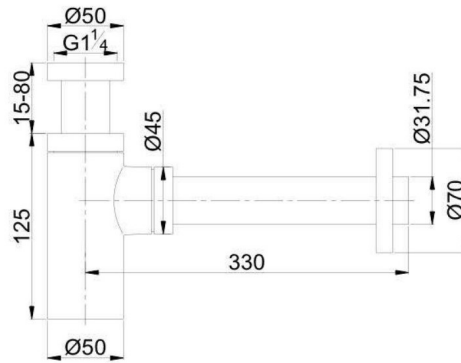

BASINS PARTS

- 1629877 CHROME
- 1629878 MATTE BLACK
- 1629880 BRUSHED NICKEL
- CHROME POP UP WASTE
- DOME PULLS OUT FOR EASY CLEANING
- SUITABLE FOR BATHTUBS OR BASINS
- SUITS BASINS WITH 32/40MM OUTLETS
- SUIT BASIN WITH OR WITHOUT OVERFLOW
- FINAL THREAD IS 40MM

- 1619776
- 32MM WASTE THREAD
- 40MM DWV SOCKET PUSH IN
- DOES NOT SUIT THE PLUG & WASTES SHOWN ABOVE
- CHROME FINISH

- 1636362
- CHROME FINISH

- 1636363
- BLACK FINISH

- NEW**
- 1646948
 - BRUSHED NICKEL

- 40MM WASTE THREAD
- 40MM DWV SOCKET PUSH IN
- SUITS THE PLUG & WASTES SHOWN ABOVE