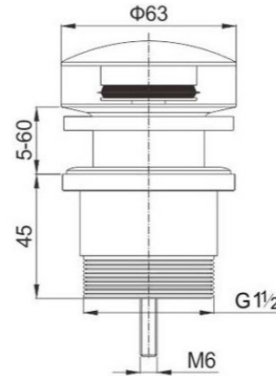

BASINS PARTS

- 1629877 CHROME
- 1629878 MATTE BLACK
- 1629880 BRUSHED NICKEL
- CHROME POP UP WASTE
- DOME PULLS OUT FOR EASY CLEANING
- SUITABLE FOR BATHTUBS OR BASINS
- SUITS BASINS WITH 32/40MM OUTLETS
- SUIT BASIN WITH OR WITHOUT OVERFLOW
- FINAL THREAD IS 40MM

- 1619776
- 32MM WASTE THREAD
- 40MM DWV SOCKET PUSH IN
- DOES NOT SUIT THE PLUG & WASTES SHOWN ABOVE
- CHROME FINISH

- 1636362
- CHROME FINISH

- 1636363
- BLACK FINISH

- NEW**
- 1646948
 - BRUSHED NICKEL

- 40MM WASTE THREAD
- 40MM DWV SOCKET PUSH IN
- SUITS THE PLUG & WASTES SHOWN ABOVE