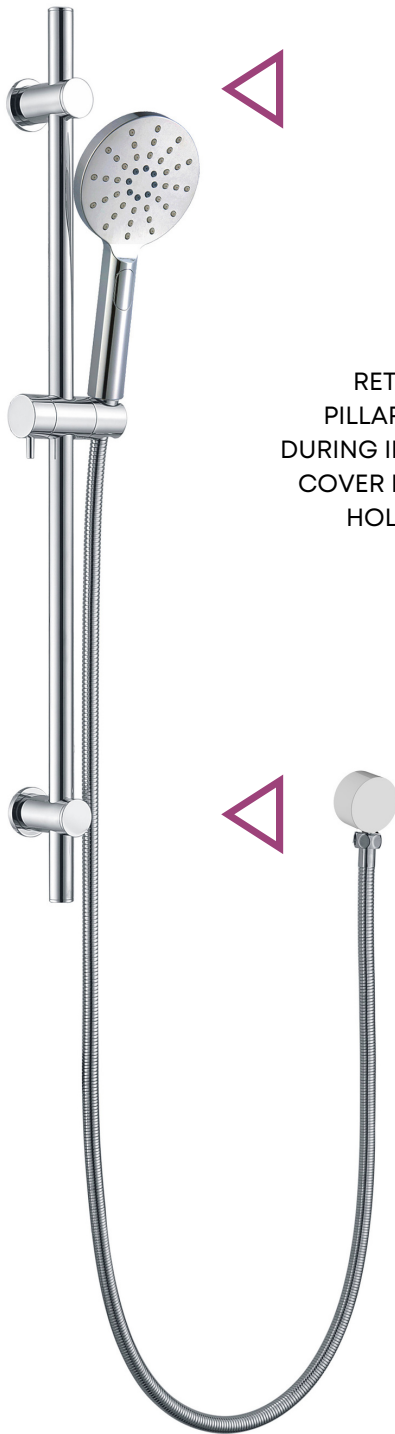

HANDSHOWERS CHROME

NO DRILL
INSTALLATION

BOURKE 1629682
3 SPRAY PATTERN
PUSH BUTTON HANDPIECE CONTROL
SQUARE SLIMLINE DESIGN RAIL 15D X 30W
1.5M DOUBLE HOOKED HOSE
WELS 4 STAR 7LPM

VECTOR 1622881
3 SPRAY PATTERN
PUSH BUTTON HANDPIECE CONTROL
SQUARE DESIGN
1.5M DOUBLE HOOKED HOSE
WELS 4 STAR 7LPM

COMBO SHOWERS CHROME

SANDO 1636850 CHROME
SQUARE TWIN SHOWERS
ABS HEADS / BRASS ARM
250MM X 250MM HEAD
3 FUNCTION PRESS BUTTON HANDPIECE
PUSH BUTTON DIVERTOR
BRASS SLIDER / PVC HOSE
WELS 3 STAR 8.5LPM

FULL RAIL COMBO SHOWERS CHROME

NEW

STAINLESS STEEL
HEAD

TOP OR BOTTOM
WATER INLET

CENTRO 1646939 CHROME
SQUARE TWIN SHOWERS FULL RAIL
STAINLESS STEEL HEAD / BRASS ARM
200MM X 200MM HEAD
3 FUNCTION PRESS BUTTON HANDPIECE
PUSH BUTTON DIVERTOR
BRASS SLIDER / METAL HOSE
WELS 3 STAR 9LPM

UNIVERSAL TOP OR BOTTOM WATER INLET
ADJUSTABLE WALL FIXINGS
FULL RAIL
NO ELBOW

HANDSHOWERS CHROME

NEW

RETROFIT RAIL.
PILLARS CAN MOVE
DURING INSTALLATION, TO
COVER EXISTING FIXING
HOLES IN WALL

EVEREST 1646933
3 SPRAY PATTERN
SLIMLINE RETROFIT RAIL
ROUND DESIGN
BRASS ELBOW
1.5M DOUBLE HOOKED METAL HOSE