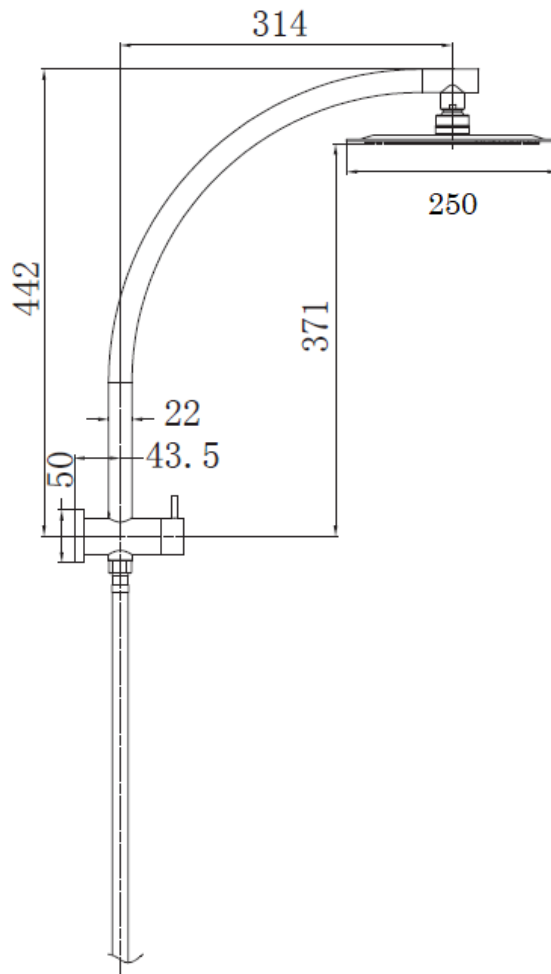

NEW

STAINLESS STEEL
HEAD

TOP OR BOTTOM
WATER INLET

CENTRO 1646939 CHROME
SQUARE TWIN SHOWERS FULL RAIL
STAINLESS STEEL HEAD / BRASS ARM
200MM X 200MM HEAD
3 FUNCTION PRESS BUTTON HANDPIECE
PUSH BUTTON DIVERTOR
BRASS SLIDER / METAL HOSE
WELS 3 STAR 9LPM

UNIVERSAL TOP OR BOTTOM WATER INLET
ADJUSTABLE WALL FIXINGS
FULL RAIL
NO ELBOW

HANDSHOWERS CHROME

NEW

RETROFIT RAIL.
PILLARS CAN MOVE
DURING INSTALLATION, TO
COVER EXISTING FIXING
HOLES IN WALL

EVEREST 1646933
3 SPRAY PATTERN
SLIMLINE RETROFIT RAIL
ROUND DESIGN
BRASS ELBOW
1.5M DOUBLE HOOKED METAL HOSE

COMBO SHOWERS

CHROME

WATER
INLET

Extra Large Brass Dumper 250MM

ELGIN 1630831 CHROME
2 IN 1 TWIN SHOWER
3 SPRAY PATTERN HANDPIECE
PUSH BUTTON HANDPIECE CONTROL

250MM ROUND BRASS DUMPER
CURVED ARM
WELS 3 STAR 9LPM

YSW2807-05F

FULL RAIL COMBO SHOWERS CHROME

NEW

STAINLESS STEEL
HEAD

WATER INLET CAN BE
EITHER TOP OR BOTTOM
FOR EASY INSTALLATION

MONTE 1646936 CHROME
2 IN 1 COMBO FULL SHOWER RAIL
3 SPRAY PATTERN HANDPIECE
PUSH BUTTON HANDPIECE CONTROL
ADJUSTABLE HANDSHOWER UP & DOWN
200MM ROUND STAINLESS STEEL DUMPER