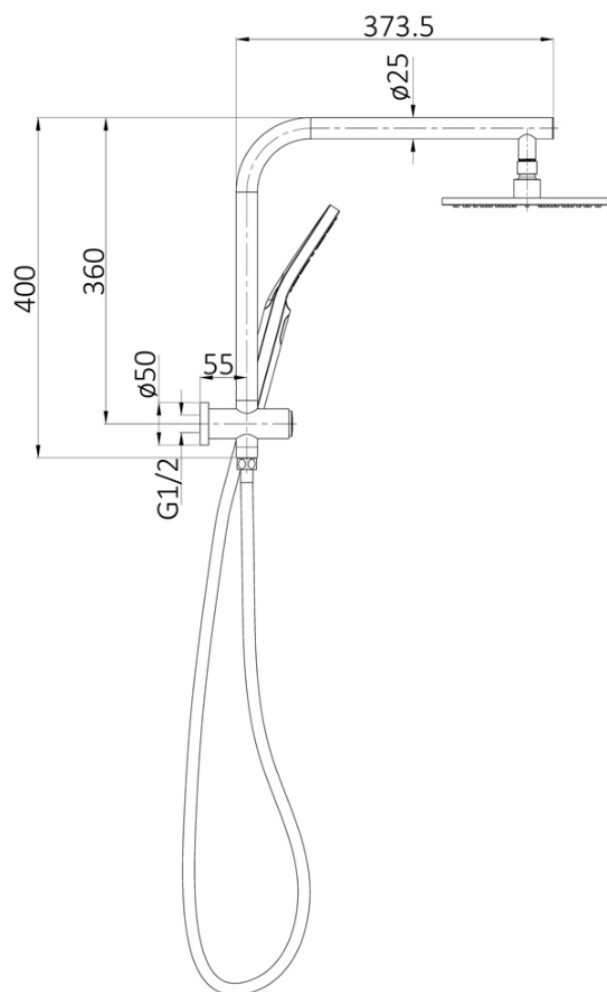

COMBO SHOWERS CHROME

REGAL 1636848 CHROME
ROUND TWIN SHOWERS
ABS HEADS / BRASS ARM
250MM HEAD
3 FUNCTION PRESS BUTTON HANDPIECE
PUSH BUTTON DIVERTOR
BRASS SLIDER / PVC HOSE
WELS 3 STAR 8.5LPM