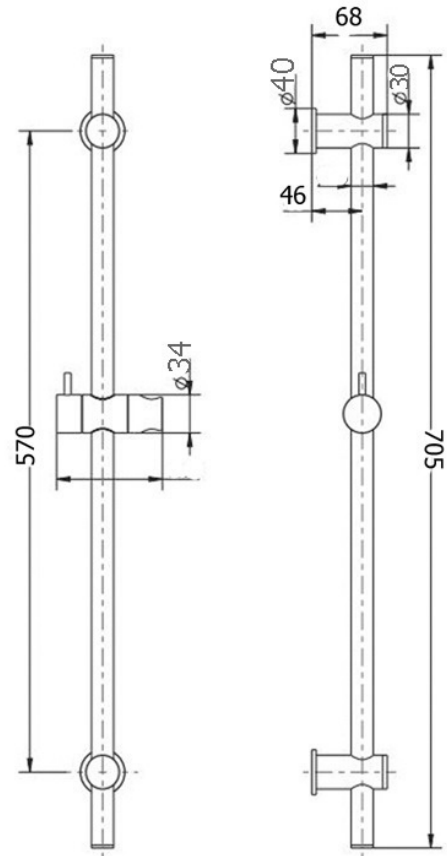

COMBO SHOWERS CHROME

SANDO 1636850 CHROME
SQUARE TWIN SHOWERS
ABS HEADS / BRASS ARM
250MM X 250MM HEAD
3 FUNCTION PRESS BUTTON HANDPIECE
PUSH BUTTON DIVERTOR
BRASS SLIDER / PVC HOSE
WELS 3 STAR 8.5LPM

FULL RAIL COMBO SHOWERS CHROME

NEW

STAINLESS STEEL
HEAD

TOP OR BOTTOM
WATER INLET

CENTRO 1646939 CHROME
SQUARE TWIN SHOWERS FULL RAIL
STAINLESS STEEL HEAD / BRASS ARM
200MM X 200MM HEAD
3 FUNCTION PRESS BUTTON HANDPIECE
PUSH BUTTON DIVERTOR
BRASS SLIDER / METAL HOSE
WELS 3 STAR 9LPM

UNIVERSAL TOP OR BOTTOM WATER INLET
ADJUSTABLE WALL FIXINGS
FULL RAIL
NO ELBOW

HANDSHOWERS CHROME

NEW

RETROFIT RAIL.
PILLARS CAN MOVE
DURING INSTALLATION, TO
COVER EXISTING FIXING
HOLES IN WALL

EVEREST 1646933
3 SPRAY PATTERN
SLIMLINE RETROFIT RAIL
ROUND DESIGN
BRASS ELBOW
1.5M DOUBLE HOOKED METAL HOSE

FIXING PILLARS CAN SLIDE ON
RAIL TO DESIRED FIXING POINT.
22MM RAIL DIA

WELS 4 STAR 6LPM

HANDSHOWERS CHROME

NO DRILL
INSTALLATION

DIXIE MK2 1623172
3 SPRAY PATTERN
SUPA SLIMLINE RAIL 20MM DIA
ROUND DESIGN
1.5M DOUBLE HOOKED HOSE
WELS 4 STAR 6.5LPM