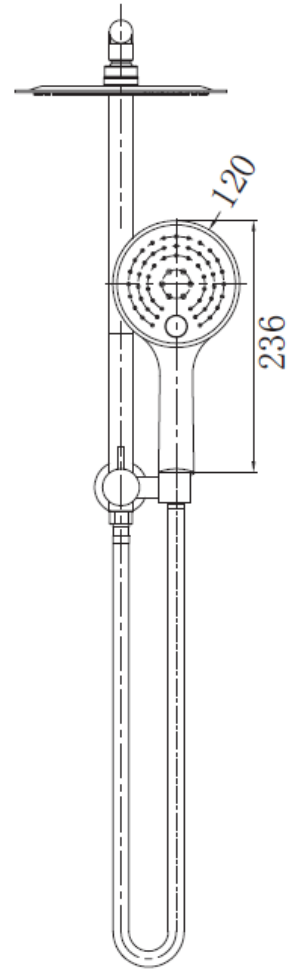

HANDSHOWERS CHROME

NO DRILL
INSTALLATION

BOURKE 1629682
3 SPRAY PATTERN
PUSH BUTTON HANDPIECE CONTROL
SQUARE SLIMLINE DESIGN RAIL 15D X 30W
1.5M DOUBLE HOOKED HOSE
WELS 4 STAR 7LPM

VECTOR 1622881
3 SPRAY PATTERN
PUSH BUTTON HANDPIECE CONTROL
SQUARE DESIGN
1.5M DOUBLE HOOKED HOSE
WELS 4 STAR 7LPM

COMBO SHOWERS CHROME

SANDO 1636850 CHROME
SQUARE TWIN SHOWERS
ABS HEADS / BRASS ARM
250MM X 250MM HEAD
3 FUNCTION PRESS BUTTON HANDPIECE
PUSH BUTTON DIVERTOR
BRASS SLIDER / PVC HOSE
WELS 3 STAR 8.5LPM

FULL RAIL COMBO SHOWERS CHROME

NEW

STAINLESS STEEL
HEAD

TOP OR BOTTOM
WATER INLET

CENTRO 1646939 CHROME
SQUARE TWIN SHOWERS FULL RAIL
STAINLESS STEEL HEAD / BRASS ARM
200MM X 200MM HEAD
3 FUNCTION PRESS BUTTON HANDPIECE
PUSH BUTTON DIVERTOR
BRASS SLIDER / METAL HOSE
WELS 3 STAR 9LPM

COMBO SHOWERS

CHROME

WATER
INLET

Extra Large Brass Dumper 250MM

ELGIN 1630831 CHROME
2 IN 1 TWIN SHOWER
3 SPRAY PATTERN HANDPIECE
PUSH BUTTON HANDPIECE CONTROL

250MM ROUND BRASS DUMPER
CURVED ARM
WELS 3 STAR 9LPM