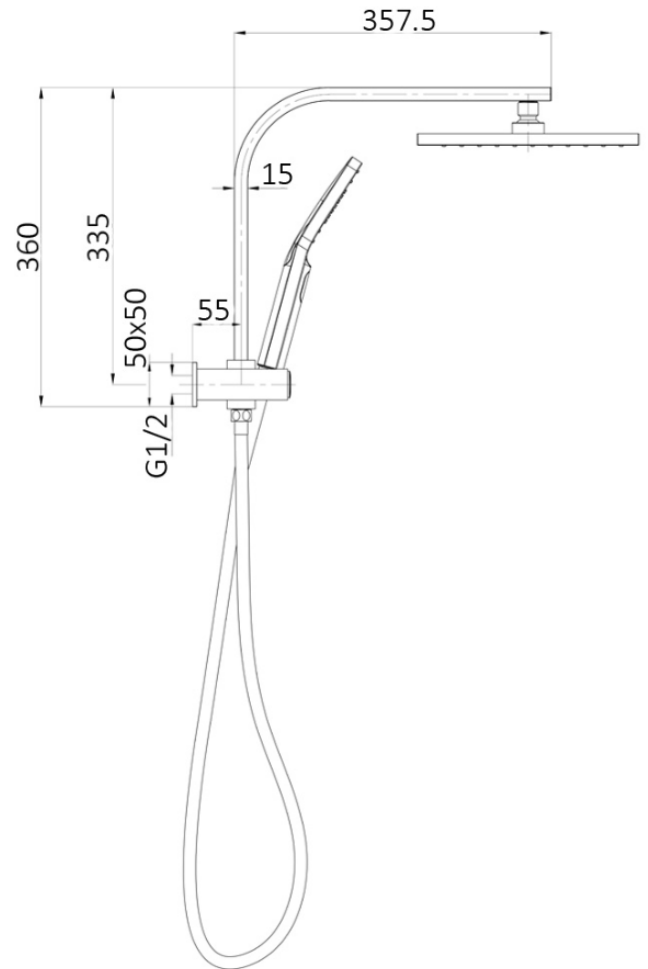

HANDSHOWERS CHROME

NO DRILL
INSTALLATION

BOURKE 1629682
3 SPRAY PATTERN
PUSH BUTTON HANDPIECE CONTROL
SQUARE SLIMLINE DESIGN RAIL 15D X 30W
1.5M DOUBLE HOOKED HOSE
WELS 4 STAR 7LPM

VECTOR 1622881
3 SPRAY PATTERN
PUSH BUTTON HANDPIECE CONTROL
SQUARE DESIGN
1.5M DOUBLE HOOKED HOSE
WELS 4 STAR 7LPM

COMBO SHOWERS CHROME

SANDO 1636850 CHROME
SQUARE TWIN SHOWERS
ABS HEADS / BRASS ARM
250MM X 250MM HEAD
3 FUNCTION PRESS BUTTON HANDPIECE
PUSH BUTTON DIVERTOR
BRASS SLIDER / PVC HOSE
WELS 3 STAR 8.5LPM

FULL RAIL COMBO SHOWERS CHROME

NEW

STAINLESS STEEL
HEAD

TOP OR BOTTOM
WATER INLET

CENTRO 1646939 CHROME
SQUARE TWIN SHOWERS FULL RAIL
STAINLESS STEEL HEAD / BRASS ARM
200MM X 200MM HEAD
3 FUNCTION PRESS BUTTON HANDPIECE
PUSH BUTTON DIVERTOR
BRASS SLIDER / METAL HOSE
WELS 3 STAR 9LPM

UNIVERSAL TOP OR BOTTOM WATER INLET
ADJUSTABLE WALL FIXINGS
FULL RAIL
NO ELBOW

HANDSHOWERS CHROME

NEW

RETROFIT RAIL.
PILLARS CAN MOVE
DURING INSTALLATION, TO
COVER EXISTING FIXING
HOLES IN WALL

EVEREST 1646933
3 SPRAY PATTERN
SLIMLINE RETROFIT RAIL
ROUND DESIGN
BRASS ELBOW
1.5M DOUBLE HOOKED METAL HOSE