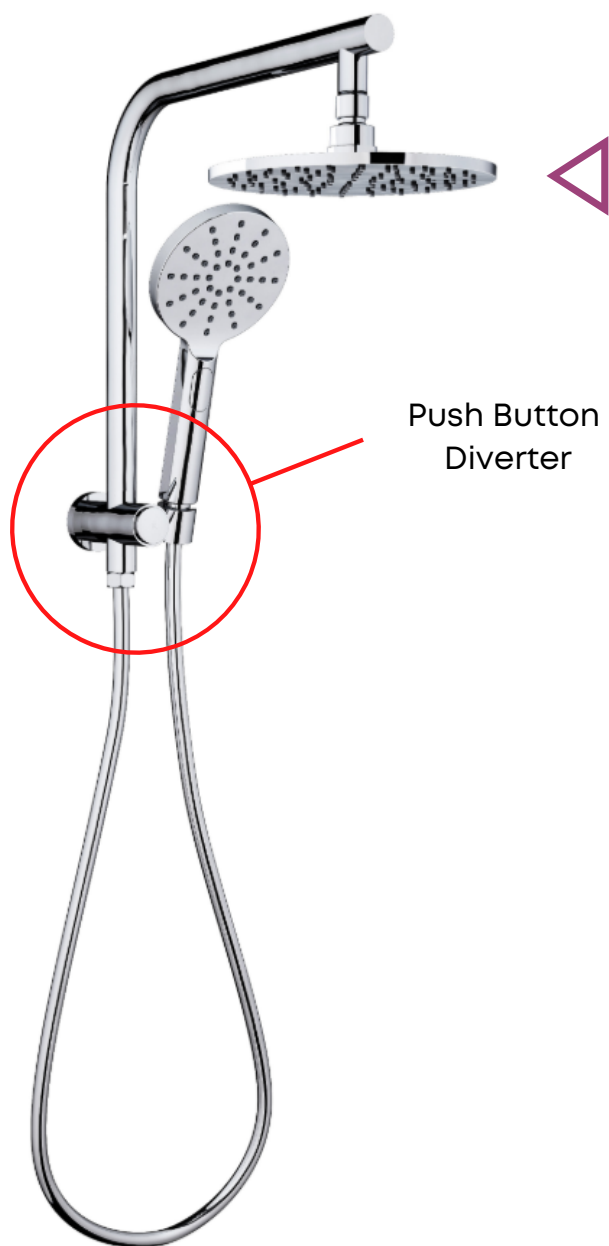

COMBO SHOWERS CHROME

REGAL 1636848 CHROME
ROUND TWIN SHOWERS
ABS HEADS / BRASS ARM
250MM HEAD
3 FUNCTION PRESS BUTTON HANDPIECE
PUSH BUTTON DIVERTOR
BRASS SLIDER / PVC HOSE
WELS 3 STAR 8.5LPM