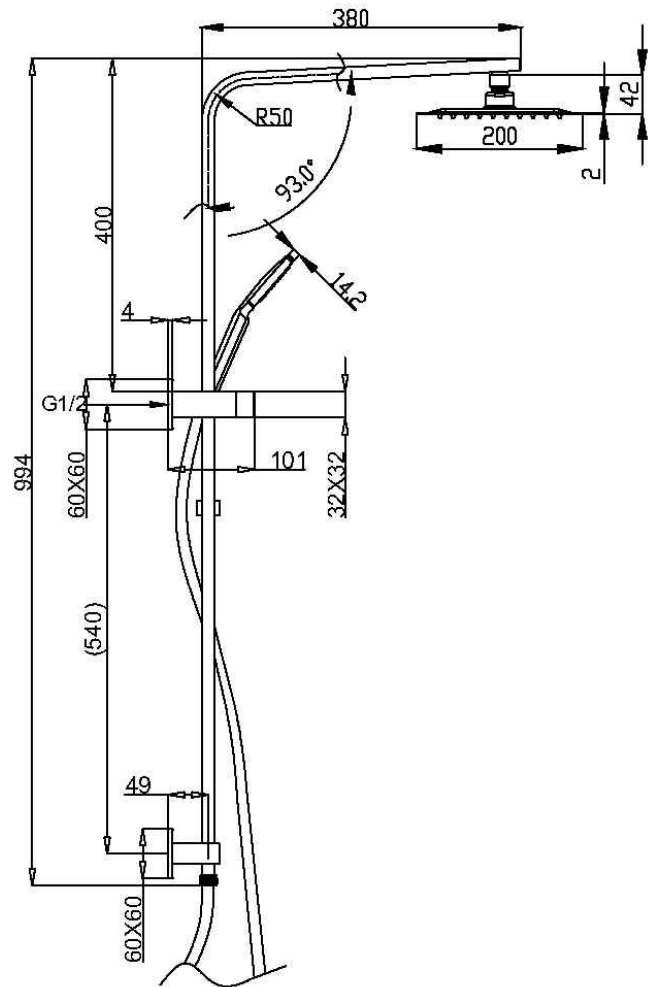

HANDSHOWERS CHROME

NO DRILL
INSTALLATION

BOURKE 1629682
3 SPRAY PATTERN
PUSH BUTTON HANDPIECE CONTROL
SQUARE SLIMLINE DESIGN RAIL 15D X 30W
1.5M DOUBLE HOOKED HOSE
WELS 4 STAR 7LPM

VECTOR 1622881
3 SPRAY PATTERN
PUSH BUTTON HANDPIECE CONTROL
SQUARE DESIGN
1.5M DOUBLE HOOKED HOSE
WELS 4 STAR 7LPM

COMBO SHOWERS CHROME

SANDO 1636850 CHROME
SQUARE TWIN SHOWERS
ABS HEADS / BRASS ARM
250MM X 250MM HEAD
3 FUNCTION PRESS BUTTON HANDPIECE
PUSH BUTTON DIVERTOR
BRASS SLIDER / PVC HOSE
WELS 3 STAR 8.5LPM

FULL RAIL COMBO SHOWERS CHROME

NEW

STAINLESS STEEL
HEAD

TOP OR BOTTOM
WATER INLET

CENTRO 1646939 CHROME
SQUARE TWIN SHOWERS FULL RAIL
STAINLESS STEEL HEAD / BRASS ARM
200MM X 200MM HEAD
3 FUNCTION PRESS BUTTON HANDPIECE
PUSH BUTTON DIVERTOR
BRASS SLIDER / METAL HOSE
WELS 3 STAR 9LPM

UNIVERSAL TOP OR BOTTOM WATER INLET
ADJUSTABLE WALL FIXINGS
FULL RAIL
NO ELBOW

HANDSHOWERS CHROME

NEW

RETROFIT RAIL.
PILLARS CAN MOVE
DURING INSTALLATION, TO
COVER EXISTING FIXING
HOLES IN WALL

EVEREST 1646933
3 SPRAY PATTERN
SLIMLINE RETROFIT RAIL
ROUND DESIGN
BRASS ELBOW
1.5M DOUBLE HOOKED METAL HOSE