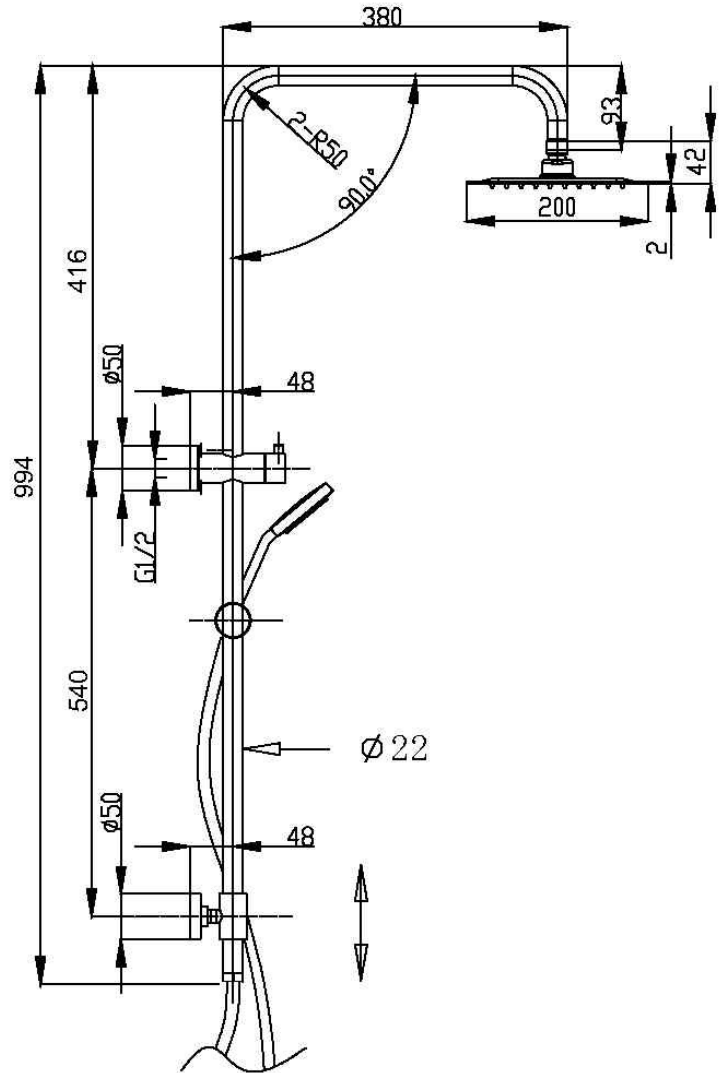

NEW

STAINLESS STEEL
HEAD

TOP OR BOTTOM
WATER INLET

CENTRO 1646939 CHROME
SQUARE TWIN SHOWERS FULL RAIL
STAINLESS STEEL HEAD / BRASS ARM
200MM X 200MM HEAD
3 FUNCTION PRESS BUTTON HANDPIECE
PUSH BUTTON DIVERTOR
BRASS SLIDER / METAL HOSE
WELS 3 STAR 9LPM

COMBO SHOWERS

CHROME

WATER
INLET

Extra Large Brass Dumper 250MM

ELGIN 1630831 CHROME
2 IN 1 TWIN SHOWER
3 SPRAY PATTERN HANDPIECE
PUSH BUTTON HANDPIECE CONTROL

250MM ROUND BRASS DUMPER
CURVED ARM
WELS 3 STAR 9LPM

YSW2807-05F

FULL RAIL COMBO SHOWERS CHROME

NEW

STAINLESS STEEL
HEAD

WATER INLET CAN BE
EITHER TOP OR BOTTOM
FOR EASY INSTALLATION

MONTE 1646936 CHROME
2 IN 1 COMBO FULL SHOWER RAIL
3 SPRAY PATTERN HANDPIECE
PUSH BUTTON HANDPIECE CONTROL
ADJUSTABLE HANDSHOWER UP & DOWN
200MM ROUND STAINLESS STEEL DUMPER

NO ELBOW - WATER INLET IS THROUGH
TOP OR BOTTOM PILLAR OF RAIL
WELS 3 STAR 9LPM