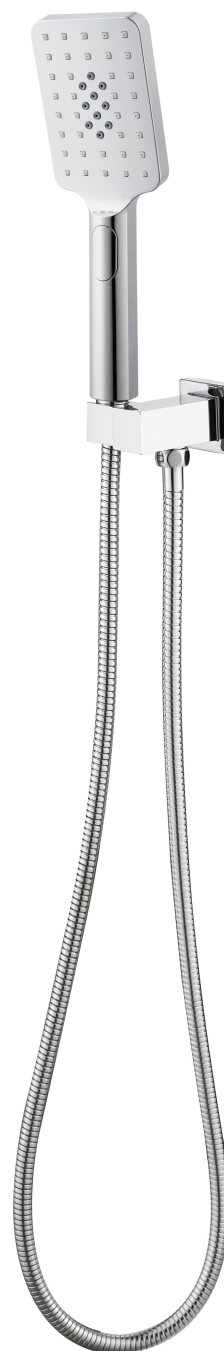

HANDSHOWERS CHROME

NO DRILL
INSTALLATION

BOURKE 1629682
3 SPRAY PATTERN
PUSH BUTTON HANDPIECE CONTROL
SQUARE SLIMLINE DESIGN RAIL 15D X 30W
1.5M DOUBLE HOOKED HOSE
WELS 4 STAR 7LPM

VECTOR 1622881
3 SPRAY PATTERN
PUSH BUTTON HANDPIECE CONTROL
SQUARE DESIGN
1.5M DOUBLE HOOKED HOSE
WELS 4 STAR 7LPM

COMBO SHOWERS CHROME

SANDO 1636850 CHROME
SQUARE TWIN SHOWERS
ABS HEADS / BRASS ARM
250MM X 250MM HEAD
3 FUNCTION PRESS BUTTON HANDPIECE
PUSH BUTTON DIVERTOR
BRASS SLIDER / PVC HOSE
WELS 3 STAR 8.5LPM

FULL RAIL COMBO SHOWERS CHROME

NEW

STAINLESS STEEL
HEAD

TOP OR BOTTOM
WATER INLET

CENTRO 1646939 CHROME
SQUARE TWIN SHOWERS FULL RAIL
STAINLESS STEEL HEAD / BRASS ARM
200MM X 200MM HEAD
3 FUNCTION PRESS BUTTON HANDPIECE
PUSH BUTTON DIVERTOR
BRASS SLIDER / METAL HOSE
WELS 3 STAR 9LPM

UNIVERSAL TOP OR BOTTOM WATER INLET
ADJUSTABLE WALL FIXINGS
FULL RAIL
NO ELBOW

HANDSHOWERS CHROME

NEW

RETROFIT RAIL.
PILLARS CAN MOVE
DURING INSTALLATION, TO
COVER EXISTING FIXING
HOLES IN WALL

EVEREST 1646933
3 SPRAY PATTERN
SLIMLINE RETROFIT RAIL
ROUND DESIGN
BRASS ELBOW
1.5M DOUBLE HOOKED METAL HOSE