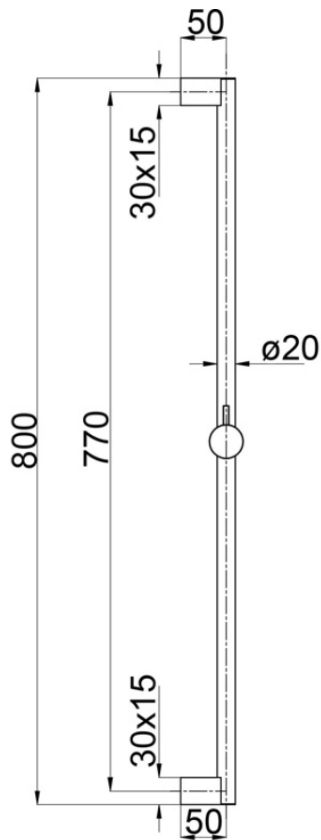

COMBO SHOWERS CHROME

SANDO 1636850 CHROME
SQUARE TWIN SHOWERS
ABS HEADS / BRASS ARM
250MM X 250MM HEAD
3 FUNCTION PRESS BUTTON HANDPIECE
PUSH BUTTON DIVERTOR
BRASS SLIDER / PVC HOSE
WELS 3 STAR 8.5LPM

FULL RAIL COMBO SHOWERS CHROME

NEW

STAINLESS STEEL
HEAD

TOP OR BOTTOM
WATER INLET

CENTRO 1646939 CHROME
SQUARE TWIN SHOWERS FULL RAIL
STAINLESS STEEL HEAD / BRASS ARM
200MM X 200MM HEAD
3 FUNCTION PRESS BUTTON HANDPIECE
PUSH BUTTON DIVERTOR
BRASS SLIDER / METAL HOSE
WELS 3 STAR 9LPM

UNIVERSAL TOP OR BOTTOM WATER INLET
ADJUSTABLE WALL FIXINGS
FULL RAIL
NO ELBOW

HANDSHOWERS CHROME

NEW

RETROFIT RAIL.
PILLARS CAN MOVE
DURING INSTALLATION, TO
COVER EXISTING FIXING
HOLES IN WALL

EVEREST 1646933
3 SPRAY PATTERN
SLIMLINE RETROFIT RAIL
ROUND DESIGN
BRASS ELBOW
1.5M DOUBLE HOOKED METAL HOSE

FIXING PILLARS CAN SLIDE ON
RAIL TO DESIRED FIXING POINT.
22MM RAIL DIA

WELS 4 STAR 6LPM

HANDSHOWERS CHROME

NO DRILL
INSTALLATION

DIXIE MK2 1623172
3 SPRAY PATTERN
SUPA SLIMLINE RAIL 20MM DIA
ROUND DESIGN
1.5M DOUBLE HOOKED HOSE
WELS 4 STAR 6.5LPM