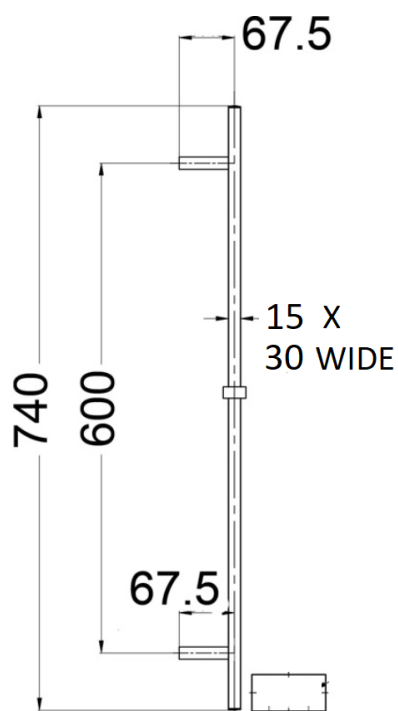

HANDSHOWERS CHROME

NO DRILL
INSTALLATION

BOURKE 1629682
3 SPRAY PATTERN
PUSH BUTTON HANDPIECE CONTROL
SQUARE SLIMLINE DESIGN RAIL 15D X 30W
1.5M DOUBLE HOOKED HOSE
WELS 4 STAR 7LPM

VECTOR 1622881
3 SPRAY PATTERN
PUSH BUTTON HANDPIECE CONTROL
SQUARE DESIGN
1.5M DOUBLE HOOKED HOSE
WELS 4 STAR 7LPM

COMBO SHOWERS CHROME

SANDO 1636850 CHROME
SQUARE TWIN SHOWERS
ABS HEADS / BRASS ARM
250MM X 250MM HEAD
3 FUNCTION PRESS BUTTON HANDPIECE
PUSH BUTTON DIVERTOR
BRASS SLIDER / PVC HOSE
WELS 3 STAR 8.5LPM

FULL RAIL COMBO SHOWERS CHROME

NEW

STAINLESS STEEL
HEAD

TOP OR BOTTOM
WATER INLET

CENTRO 1646939 CHROME
SQUARE TWIN SHOWERS FULL RAIL
STAINLESS STEEL HEAD / BRASS ARM
200MM X 200MM HEAD
3 FUNCTION PRESS BUTTON HANDPIECE
PUSH BUTTON DIVERTOR
BRASS SLIDER / METAL HOSE
WELS 3 STAR 9LPM