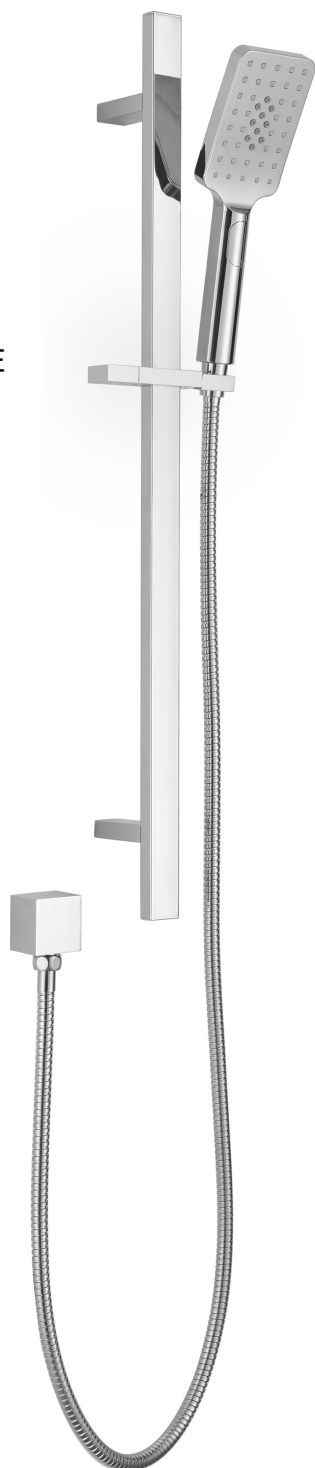

HANDSHOWERS CHROME

NO DRILL
INSTALLATION

BOURKE 1629682
3 SPRAY PATTERN
PUSH BUTTON HANDPIECE CONTROL
SQUARE SLIMLINE DESIGN RAIL 15D X 30W
1.5M DOUBLE HOOKED HOSE
WELS 4 STAR 7LPM

VECTOR 1622881
3 SPRAY PATTERN
PUSH BUTTON HANDPIECE CONTROL
SQUARE DESIGN
1.5M DOUBLE HOOKED HOSE
WELS 4 STAR 7LPM

COMBO SHOWERS CHROME

SANDO 1636850 CHROME
SQUARE TWIN SHOWERS
ABS HEADS / BRASS ARM
250MM X 250MM HEAD
3 FUNCTION PRESS BUTTON HANDPIECE
PUSH BUTTON DIVERTOR
BRASS SLIDER / PVC HOSE
WELS 3 STAR 8.5LPM

FULL RAIL COMBO SHOWERS CHROME

NEW

STAINLESS STEEL
HEAD

TOP OR BOTTOM
WATER INLET

CENTRO 1646939 CHROME
SQUARE TWIN SHOWERS FULL RAIL
STAINLESS STEEL HEAD / BRASS ARM
200MM X 200MM HEAD
3 FUNCTION PRESS BUTTON HANDPIECE
PUSH BUTTON DIVERTOR
BRASS SLIDER / METAL HOSE
WELS 3 STAR 9LPM

UNIVERSAL TOP OR BOTTOM WATER INLET
ADJUSTABLE WALL FIXINGS
FULL RAIL
NO ELBOW

HANDSHOWERS CHROME

NEW

RETROFIT RAIL.
PILLARS CAN MOVE
DURING INSTALLATION, TO
COVER EXISTING FIXING
HOLES IN WALL

EVEREST 1646933
3 SPRAY PATTERN
SLIMLINE RETROFIT RAIL
ROUND DESIGN
BRASS ELBOW
1.5M DOUBLE HOOKED METAL HOSE