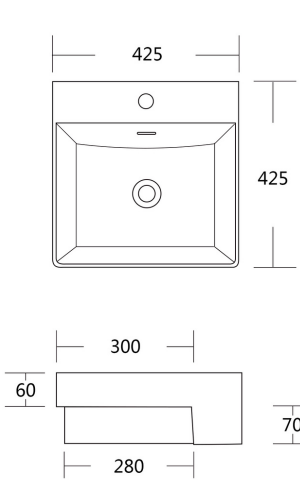

1633008 PARMA