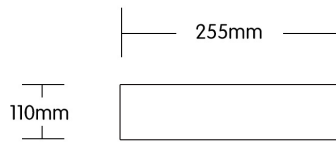

1630872 REGGIO

1633001 GENOA