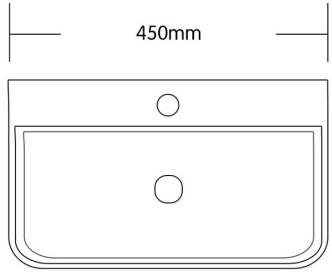

1633002 GENOA