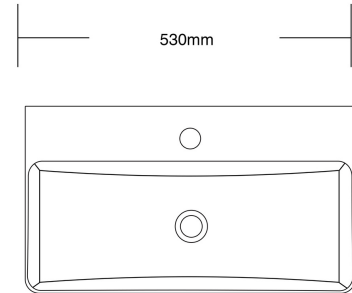

1633003 GENOA