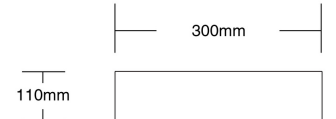

1633003 GENOA