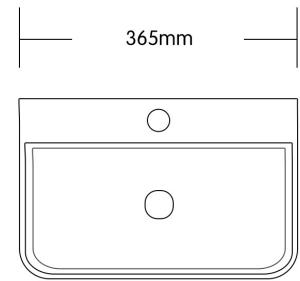

1630872 REGGIO

1633001 GENOA