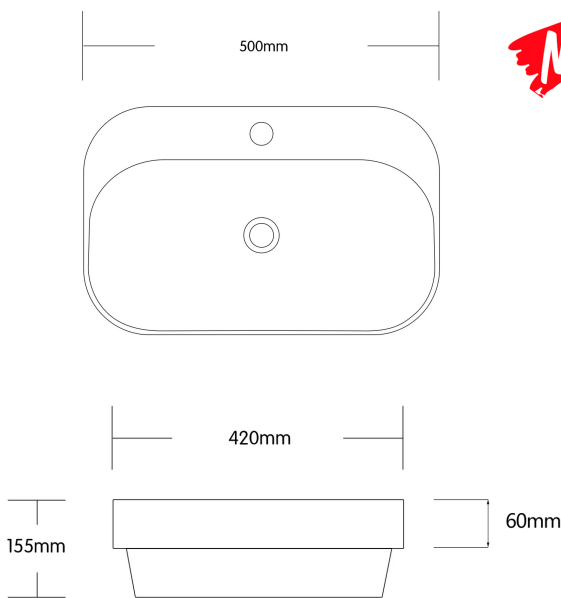

1645069 FLORENCE 500

NEW