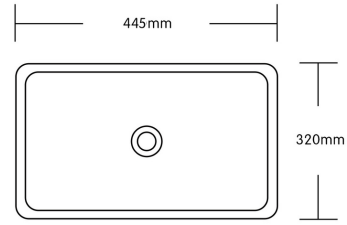

1630872 REGGIO

1633001 GENOA