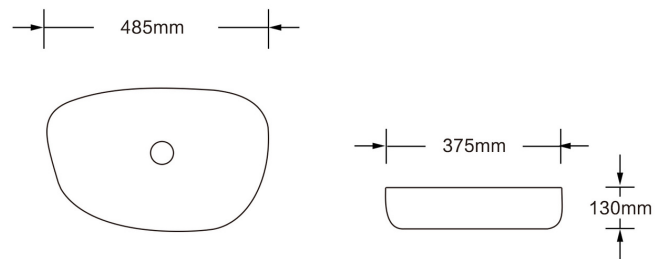

NEW

CAN BE ROTATED INTO
ANY POSITION THAT
YOU LIKE