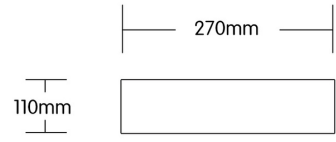

1633002 GENOA