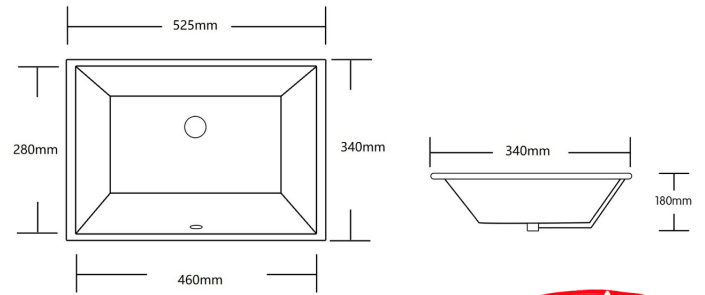

- TARANTO 1630870
- ROUND SEMI INSET VESSEL
- WHITE
- 360W X 50H
- 55MM HIGH WHEN INSET
- MUST BE SEMI RECESSED INTO BENCH

BASINS

- MONZA 1645070
- NON SYMETRICAL COUNTER TOP
- WHITE
- 485w X 375D X 130H

SUPER  
THIN EDGE

- GENOA 1633002
- WALL BASIN & BRACKETS
- WHITE | TAP HOLE
- 450w X 270D X 110H

- GENOA 1633003
- WALL BASIN & BRACKETS
- WHITE | TAP HOLE
- 530w X 300D X 110H

SPECIFICATIONS

BASINS

1645071 UMBRIA