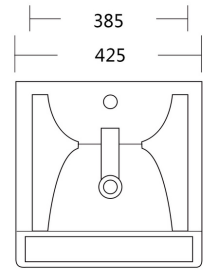

- FLORENCE500 1645069
- SEMI INSET
- WHITE | TAP HOLE
- 500W X 420D X 60H
- MUST BE RECESSED INTO BENCH

**NEW**

- REGGIO 1630872
- RECTANGLE SEMI INSET BASIN
- WHITE
- 445W X 320D X 50H
- 50MM HIGH WHEN INSET
- MUST BE SEMI RECESSED INTO BENCH

- TARANTO 1630870
- ROUND SEMI INSET VESSEL
- WHITE
- 360W X 50H
- 55MM HIGH WHEN INSET
- MUST BE SEMI RECESSED INTO BENCH

BASINS

- MONZA 1645070
- NON SYMETRICAL COUNTER TOP
- WHITE
- 485w X 375D X 130H

SUPER  
THIN EDGE

- GENOA 1633002
- WALL BASIN & BRACKETS
- WHITE | TAP HOLE
- 450w X 270D X 110H

- GENOA 1633003
- WALL BASIN & BRACKETS
- WHITE | TAP HOLE
- 530w X 300D X 110H

SPECIFICATIONS

BASINS

1645071 UMBRIA

**NEW**

1645069 FLORENCE 500

**NEW**

1645070 MONZA

**NEW**

CAN BE ROTATED INTO  
ANY POSITION THAT  
YOU LIKE

1630870 TARANTO

1631402 LUCCA