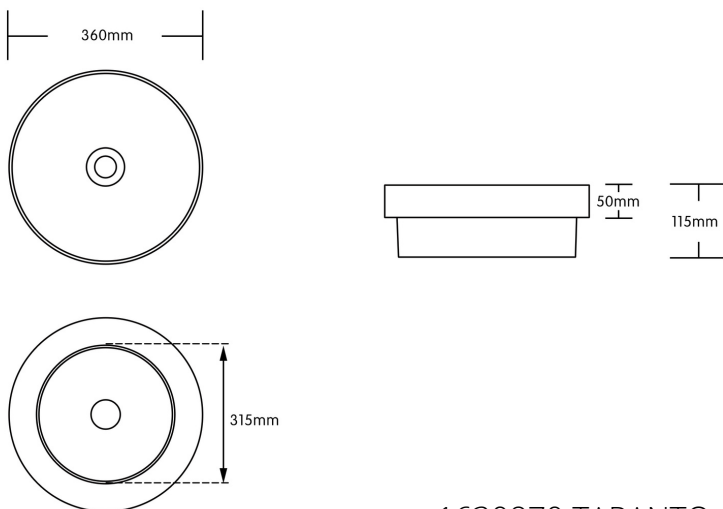

1630870 TARANTO