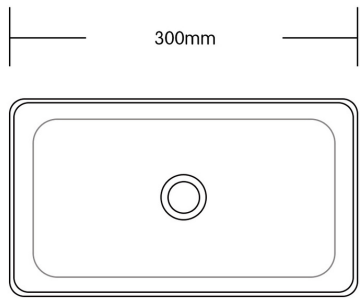

1633004 VERONA