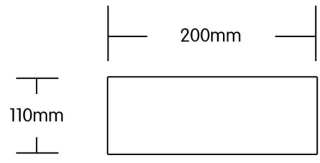

1633004 VERONA