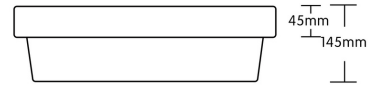

1630872 REGGIO

1633001 GENOA