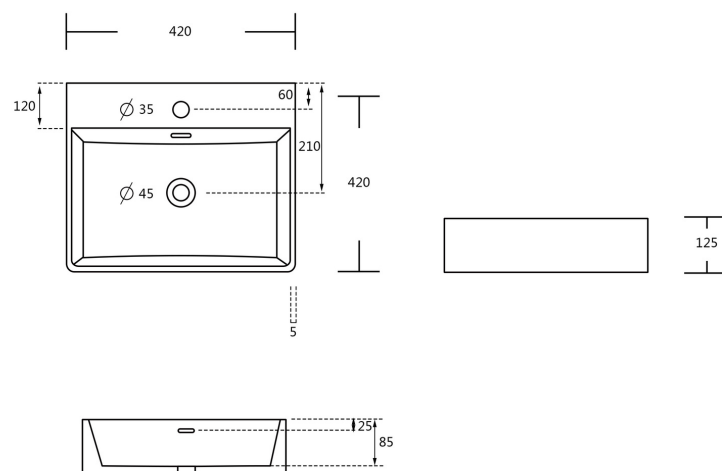

1645070 MONZA

1631402 LUCCA