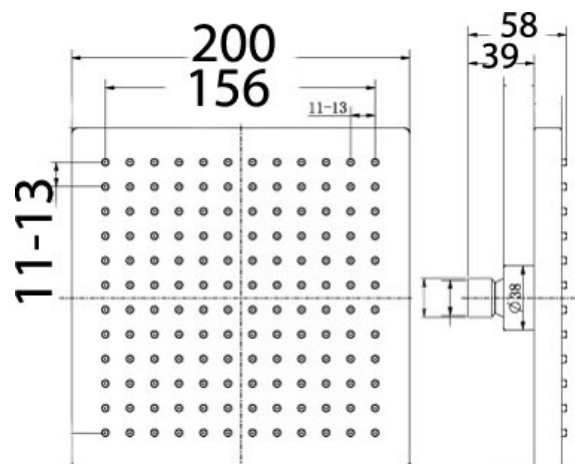

1618187
COLLINS
CHROME PLATED ABS
200mm X 200mm X 8mm
3 STAR 8LPM