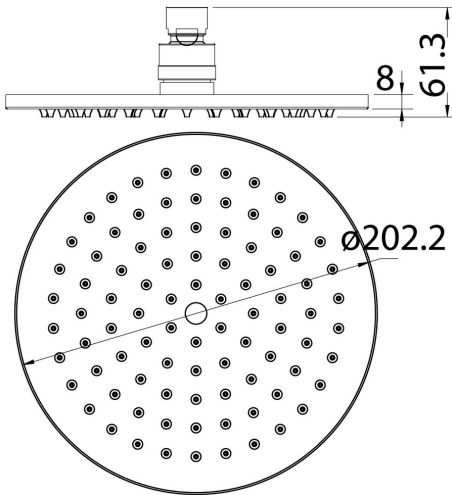

1645132
ALDER
250mm X 250mm x 2mm Thin Edge
3 STAR 9LPM

1629678
KARA 250
250mm X 6mm
3 STAR 8LPM

1629679
KARA 300
300mm X 6mm
3 STAR 8.5LPM

1629680
SETO 250
250mm X 250mm X 6mm
3 STAR 8.5LPM

1629681
SETO 300
300mm x 300mm X 6mm
3 STAR 8.5LPM

1618185
RAMSAY
CHROME PLATED BRASS
200mm X 8mm
3 STAR 8LPM

1618188
RUSSEL
CHROME PLATED ABS
200mm X 15mm
3 STAR 8LPM

1618186
BLUSH
CHROME PLATED BRASS
200mm X 200mm x 8mm
3 STAR 8LPM

1618187
COLLINS
CHROME PLATED ABS
200mm X 200mm X 8mm
3 STAR 8LPM