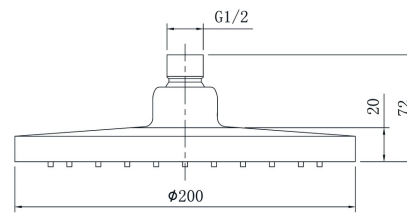

1618188
RUSSEL
CHROME PLATED ABS
200mm X 15mm
3 STAR 8LPM