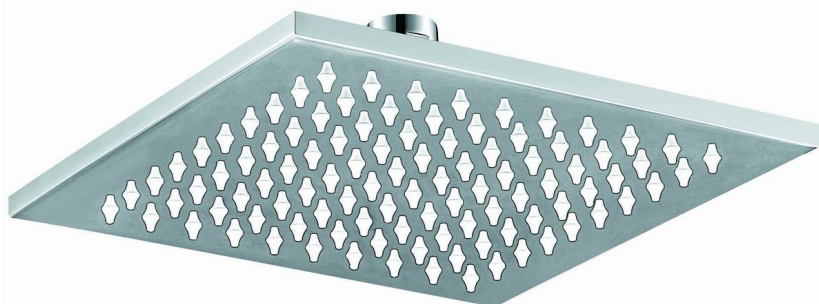

STAINLESS STEEL CHROME FINISH

1645126
ELM
200mm X 2mm Thin Edge
3 STAR 9LPM

SUPER THIN EDGE

1645128
BIRCH
250mm X 2mm Thin Edge
3 STAR 9LPM

1645130
OAK
200mm X 200mm x 2mm Thin Edge
3 STAR 9LPM

1645132
ALDER
250mm X 250mm x 2mm Thin Edge
3 STAR 9LPM

STAINLESS STEEL CHROME FINISH

1629678
KARA 250
250mm X 6mm
3 STAR 8LPM

SEAMLESS EDGE

1629679
KARA 300
300mm X 6mm
3 STAR 8.5LPM

1629680
SETO 250
250mm X 250mm X 6mm
3 STAR 8.5LPM

1629681
SETO 300
300mm x 300mm X 6mm
3 STAR 8.5LPM

KARA & SETO MODELS
HAVE CURVED
EDGE DESIGN

ABS & BRASS CHROME FINISH

1618185
RAMSAY
CHROME PLATED BRASS
200mm X 8mm
3 STAR 8LPM

1618188
RUSSEL
CHROME PLATED ABS
200mm X 15mm
3 STAR 8LPM

1618186
BLUSH
CHROME PLATED BRASS
200mm X 200mm x 8mm
3 STAR 8LPM

1618187
COLLINS
CHROME PLATED ABS
200mm X 200mm X 8mm
3 STAR 8LPM

比例 0.500

1645126
ELM
200mm X 2mm Thin Edge
3 STAR 9LPM

1645128
BIRCH
250mm X 2mm Thin Edge
3 STAR 9LPM

1645130
OAK
200mm X 200mm x 2mm Thin Edge
3 STAR 9LPM