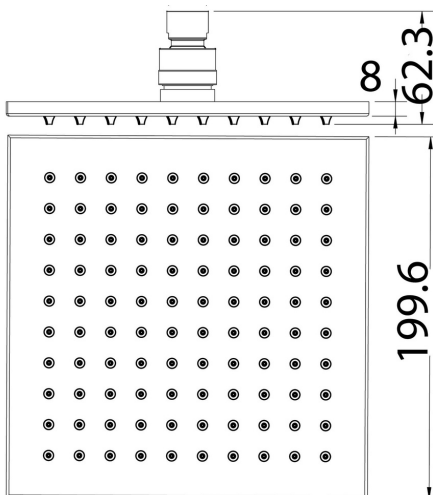

1618186
BLUSH
CHROME PLATED BRASS
200mm X 200mm x 8mm
3 STAR 8LPM