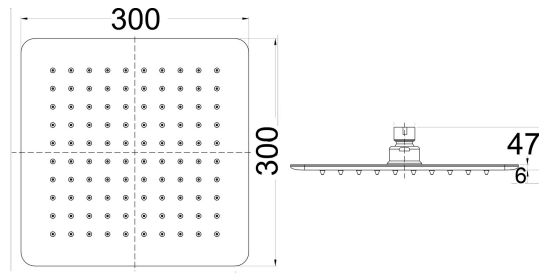

1629680
SETO 250
250mm X 250mm X 6mm
3 STAR 8.5LPM

1629681
SETO 300
300mm x 300mm X 6mm
3 STAR 8.5LPM