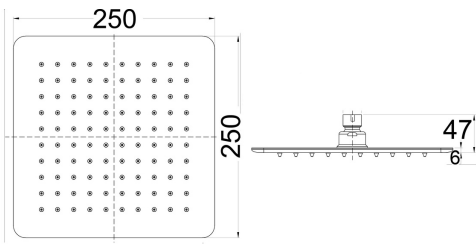

1629680
SETO 250
250mm X 250mm X 6mm
3 STAR 8.5LPM

1629681
SETO 300
300mm x 300mm X 6mm
3 STAR 8.5LPM