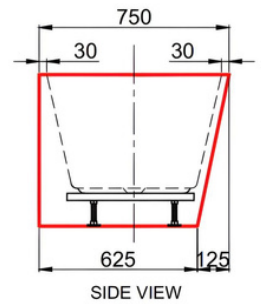

HALO MK2 BACK TO WALL

- SANITARY GRADE ACRYLIC
- HIGH GLOSS WHITE FINISH
- GENEROUS SIZE
- 1500MM OR 1700MM LENGTH
- OPEN BACK DESIGN FOR EASY INSTALL
- CENTRE WASTE FOR COMFORT RECLINING
- BACK TO WALL FOR A FINISHED LOOK & EASY CLEANING
- ADJUSTABLE FEET FOR EASY INSTALLATION
- INDIVIDUALLY BOXED

1654393 HALO WHITE 1500MM WIDE
1654394 HALO WHITE 1700MM WIDE

WHERE BATH CONNECTS TO A WALL, IT MAY HAVE A 5MM VARIATION THAT WILL REQUIRE CAULKING
FOR FLUSH FINISH TO WALL - WALLS & FLOOR MUST BE STRAIGHT BEFORE INSTALLATION

HALO MK2 BACK TO WALL

1654393 HALO WHITE 1500MM WIDE

OPEN BACK FOR EASY
INSTALLATION

1654394 HALO WHITE 1700MM WIDE

OPEN BACK FOR EASY
INSTALLATION

WHERE BATH CONNECTS TO A WALL, IT MAY HAVE A 5MM VARIATION THAT WILL REQUIRE CAULKING
FOR FLUSH FINISH TO WALL - WALLS & FLOOR MUST BE STRAIGHT BEFORE INSTALLATION