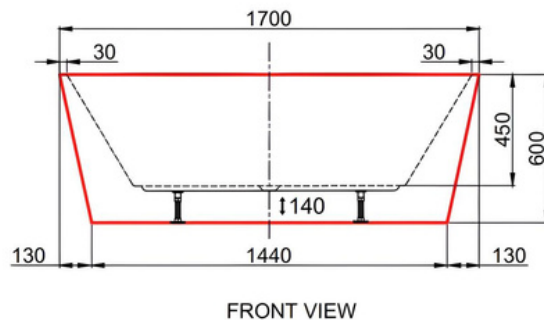

HALO MK2 BACK TO WALL

- SANITARY GRADE ACRYLIC
- HIGH GLOSS WHITE FINISH
- GENEROUS SIZE
- 1500MM OR 1700MM LENGTH
- OPEN BACK DESIGN FOR EASY INSTALL
- CENTRE WASTE FOR COMFORT RECLINING
- BACK TO WALL FOR A FINISHED LOOK & EASY CLEANING
- ADJUSTABLE FEET FOR EASY INSTALLATION
- INDIVIDUALLY BOXED

1654393 HALO WHITE 1500MM WIDE
1654394 HALO WHITE 1700MM WIDE

WHERE BATH CONNECTS TO A WALL, IT MAY HAVE A 5MM VARIATION THAT WILL REQUIRE CAULKING
FOR FLUSH FINISH TO WALL - WALLS & FLOOR MUST BE STRAIGHT BEFORE INSTALLATION

HALO MK2 BACK TO WALL

1654393 HALO WHITE 1500MM WIDE

OPEN BACK FOR EASY
INSTALLATION

1654394 HALO WHITE 1700MM WIDE

OPEN BACK FOR EASY
INSTALLATION

WHERE BATH CONNECTS TO A WALL, IT MAY HAVE A 5MM VARIATION THAT WILL REQUIRE CAULKING
FOR FLUSH FINISH TO WALL - WALLS & FLOOR MUST BE STRAIGHT BEFORE INSTALLATION