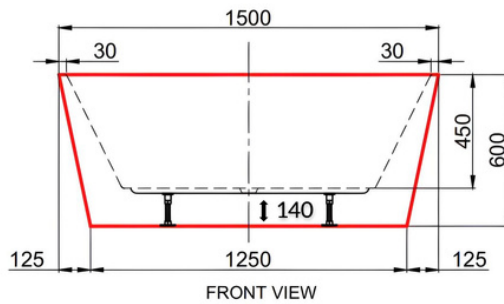

HALO MK2 BACK TO WALL

- SANITARY GRADE ACRYLIC
- HIGH GLOSS WHITE FINISH
- GENEROUS SIZE
- 1500MM OR 1700MM LENGTH
- OPEN BACK DESIGN FOR EASY INSTALL
- CENTRE WASTE FOR COMFORT RECLINING
- BACK TO WALL FOR A FINISHED LOOK & EASY CLEANING
- ADJUSTABLE FEET FOR EASY INSTALLATION
- INDIVIDUALLY BOXED

1654393 HALO WHITE 1500MM WIDE
1654394 HALO WHITE 1700MM WIDE

WHERE BATH CONNECTS TO A WALL, IT MAY HAVE A 5MM VARIATION THAT WILL REQUIRE CAULKING
FOR FLUSH FINISH TO WALL - WALLS & FLOOR MUST BE STRAIGHT BEFORE INSTALLATION

HALO MK2 BACK TO WALL

1654393 HALO WHITE 1500MM WIDE

OPEN BACK FOR EASY
INSTALLATION

1654394 HALO WHITE 1700MM WIDE

OPEN BACK FOR EASY
INSTALLATION

WHERE BATH CONNECTS TO A WALL, IT MAY HAVE A 5MM VARIATION THAT WILL REQUIRE CAULKING
FOR FLUSH FINISH TO WALL - WALLS & FLOOR MUST BE STRAIGHT BEFORE INSTALLATION