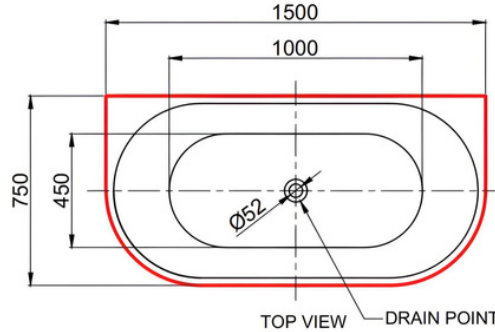

HALO MK2 BACK TO WALL

1654393 HALO WHITE 1500MM WIDE

OPEN BACK FOR EASY
INSTALLATION