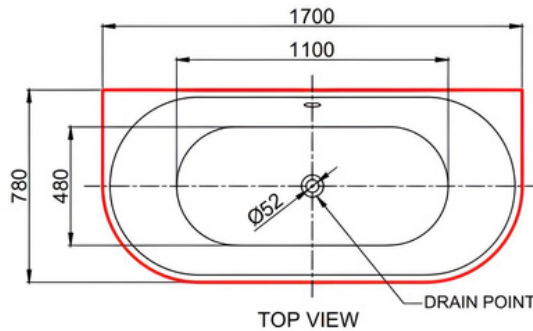

HALO MK2 BACK TO WALL

- SANITARY GRADE ACRYLIC
- HIGH GLOSS WHITE FINISH
- GENEROUS SIZE
- 1500MM OR 1700MM LENGTH
- OPEN BACK DESIGN FOR EASY INSTALL
- CENTRE WASTE FOR COMFORT RECLINING
- BACK TO WALL FOR A FINISHED LOOK & EASY CLEANING
- ADJUSTABLE FEET FOR EASY INSTALLATION
- INDIVIDUALLY BOXED

1654393 HALO WHITE 1500MM WIDE
1654394 HALO WHITE 1700MM WIDE

WHERE BATH CONNECTS TO A WALL, IT MAY HAVE A 5MM VARIATION THAT WILL REQUIRE CAULKING
FOR FLUSH FINISH TO WALL - WALLS & FLOOR MUST BE STRAIGHT BEFORE INSTALLATION

HALO MK2 BACK TO WALL

1654393 HALO WHITE 1500MM WIDE

OPEN BACK FOR EASY
INSTALLATION

1654394 HALO WHITE 1700MM WIDE

OPEN BACK FOR EASY
INSTALLATION

WHERE BATH CONNECTS TO A WALL, IT MAY HAVE A 5MM VARIATION THAT WILL REQUIRE CAULKING
FOR FLUSH FINISH TO WALL - WALLS & FLOOR MUST BE STRAIGHT BEFORE INSTALLATION