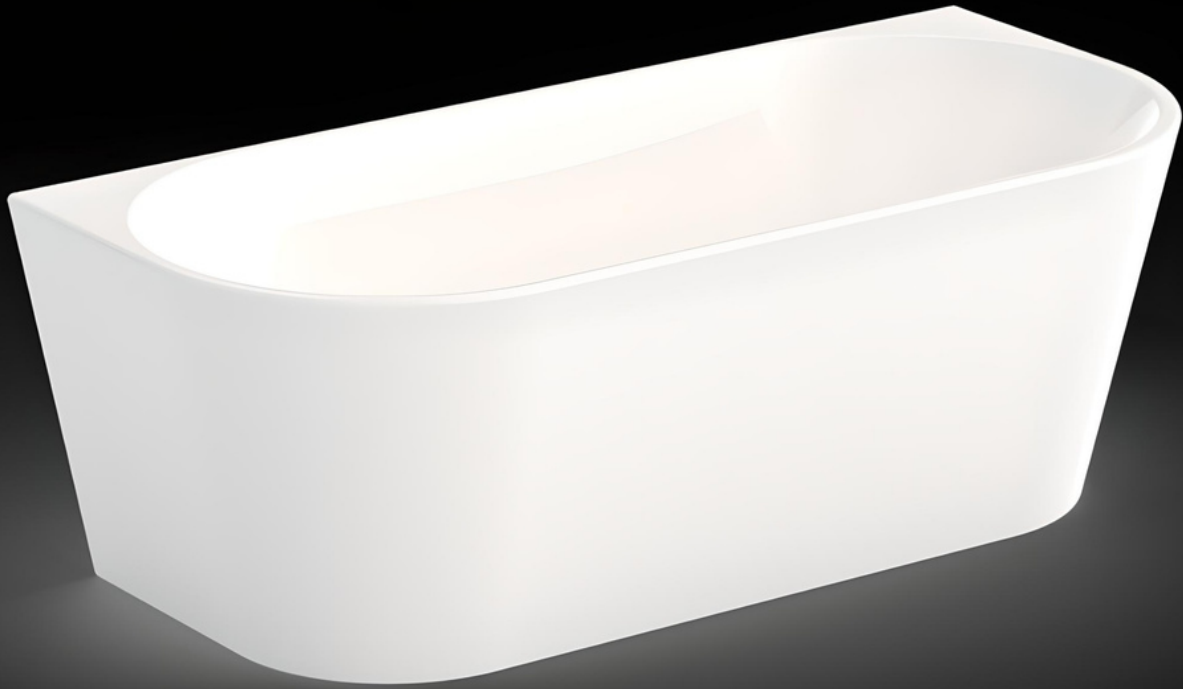

HALO MK2 BACK TO WALL

- SANITARY GRADE ACRYLIC
- HIGH GLOSS WHITE FINISH
- GENEROUS SIZE
- 1500MM OR 1700MM LENGTH
- OPEN BACK DESIGN FOR EASY INSTALL
- CENTRE WASTE FOR COMFORT RECLINING
- BACK TO WALL FOR A FINISHED LOOK & EASY CLEANING
- ADJUSTABLE FEET FOR EASY INSTALLATION
- INDIVIDUALLY BOXED

1654393 HALO WHITE 1500MM WIDE
1654394 HALO WHITE 1700MM WIDE

WHERE BATH CONNECTS TO A WALL, IT MAY HAVE A 5MM VARIATION THAT WILL REQUIRE CAULKING
FOR FLUSH FINISH TO WALL - WALLS & FLOOR MUST BE STRAIGHT BEFORE INSTALLATION

HALO MK2 BACK TO WALL

1654393 HALO WHITE 1500MM WIDE

OPEN BACK FOR EASY
INSTALLATION

1654394 HALO WHITE 1700MM WIDE

OPEN BACK FOR EASY
INSTALLATION

WHERE BATH CONNECTS TO A WALL, IT MAY HAVE A 5MM VARIATION THAT WILL REQUIRE CAULKING
FOR FLUSH FINISH TO WALL - WALLS & FLOOR MUST BE STRAIGHT BEFORE INSTALLATION