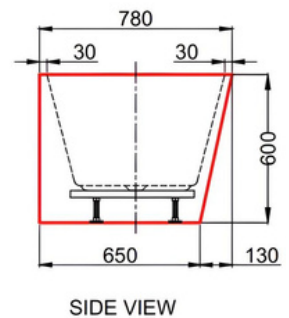

HALO MK2 BACK TO WALL

- SANITARY GRADE ACRYLIC
- HIGH GLOSS WHITE FINISH
- GENEROUS SIZE
- 1500MM OR 1700MM LENGTH
- OPEN BACK DESIGN FOR EASY INSTALL
- CENTRE WASTE FOR COMFORT RECLINING
- BACK TO WALL FOR A FINISHED LOOK & EASY CLEANING
- ADJUSTABLE FEET FOR EASY INSTALLATION
- INDIVIDUALLY BOXED

1654393 HALO WHITE 1500MM WIDE
1654394 HALO WHITE 1700MM WIDE

WHERE BATH CONNECTS TO A WALL, IT MAY HAVE A 5MM VARIATION THAT WILL REQUIRE CAULKING
FOR FLUSH FINISH TO WALL - WALLS & FLOOR MUST BE STRAIGHT BEFORE INSTALLATION

HALO MK2 BACK TO WALL

1654393 HALO WHITE 1500MM WIDE

OPEN BACK FOR EASY
INSTALLATION

1654394 HALO WHITE 1700MM WIDE

OPEN BACK FOR EASY
INSTALLATION

WHERE BATH CONNECTS TO A WALL, IT MAY HAVE A 5MM VARIATION THAT WILL REQUIRE CAULKING
FOR FLUSH FINISH TO WALL - WALLS & FLOOR MUST BE STRAIGHT BEFORE INSTALLATION